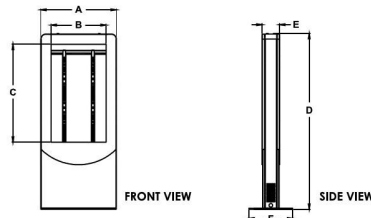

TECHNICAL DRAWINGS

For expanded product information and technical data visit peerless-av.com

MODEL NO.	DIMENSION "A"	DIMENSION "B"	DIMENSION "C"	DIMENSION "D"	DIMENSION "E"	DIMENSION "F"
KIPC2540B-3	28.00" (711mm)	19.67" (500mm)	34.97" (888mm)	72.24" (1835mm)	10.13"(257mm)	18.00" (457mm)
KIPC2542B-3	28.00" (711mm)	20.65" (525mm)	36.72" (933mm)	72.24" (1835mm)	10.13"(257mm)	18.00" (457mm)
KIPC2543B-3	28.00" (711mm)	21.13" (537mm)	37.59" (955mm)	72.24" (1835mm)	10.13"(257mm)	18.00" (457mm)
KIPC2546B-3	31.00" (787mm)	22.61" (577mm)	40.20" (1021mm)	72.24" (1835mm)	10.13"(257mm)	18.00" (457mm)
KIPC2547B-3	31.00" (787mm)	23.10" (587mm)	41.07" (1043mm)	72.24" (1835mm)	10.13"(257mm)	18.00" (457mm)
KIPC2548B-3	31.00" (787mm)	23.57" (599mm)	41.96" (1066mm)	72.24" (1835mm)	10.13"(257mm)	18.00" (457mm)
KIPC2549B-3	34.00" (864mm)	24.15" (613mm)	42.78" (1087mm)	78.24" (1987mm)	10.13"(257mm)	19.00" (483mm)
KIPC2550B-3	34.00" (864mm)	24.63" (626mm)	43.66" (1109mm)	78.24" (1987mm)	10.13"(257mm)	19.00" (483mm)
KIPC2555B-3	34.00" (864mm)	27.03" (686mm)	48.05" (1220mm)	78.24" (1987mm)	10.13"(257mm)	19.00" (483mm)
KIPC2565B-3	40.00" (1016mm)	32.00" (813mm)	56.73" (1441mm)	86.36" (2194mm)	10.13"(257mm)	21.00" (533mm)

To verify mount compatibility with any display or projector model use MountFinder™ at peerless-av.com.