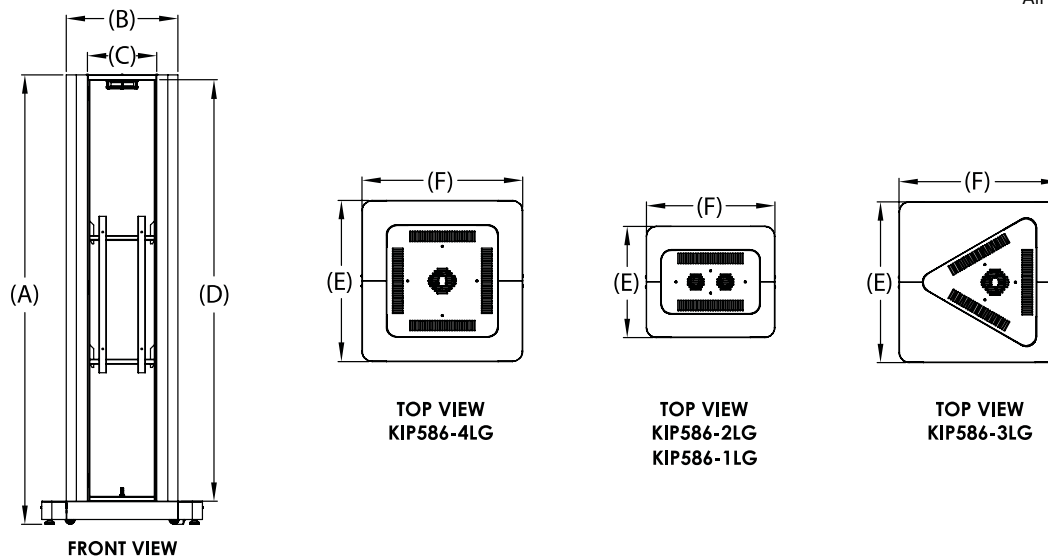

Product Specifications

	DIMENSIONS (W x H x D)	PRODUCT WEIGHT	LOAD CAPACITY	FINISH	AVAILABLE COLORS
KIP586-1LG(-S) KIP586-2LG(-S)	26.00" x 90.80" x 22.50" (660 x 2306 x 571mm)	144lb (65.3kg) 125lb (56.7kg)	45lb (20kg) 90lb (41kg)	Powder Coat	KIP586-1LG: KIP586-2LG: KIP586-3LG: KIP586-4LG: Gloss Black
KIP586-3LG(-S) KIP586-4LG(-S)	32.50" x 90.80" x 32.50" (826 x 2306 x 826mm)	155lb (70.3kg) 169lb (76.7kg)	135lb (61kg) 180lb (81kg)		KIP586-1LG-S: KIP586-2LG-S: KIP586-3LG-S: KIP586-4LG-S: Silver

Package Specifications

	PACKAGE SIZE (W x H x D)	PACKAGE SHIP WEIGHT	PACKAGE UPC CODE	PACKAGE CONTENTS	UNITS IN PACKAGE
KIP586-1LG(-S) KIP586-2LG(-S)	38.00" x 90.80" x 27.00" (660 x 2306 x 571mm)	235lb (106.6kg) 216lb (98.0kg)	KIP586-1LG: 735029312024 KIP586-2LG: 735029312048 KIP586-3LG: 735029312062 KIP586-4LG: 735029311942	Kiosk, Display Brackets, Surge Protector, Installation Instructions and Mounting Hardware	1
KIP586-3LG(-S) KIP586-4LG(-S)	48.00" x 90.80" x 40.00" (1219 x 2306 x 1016mm)	246lb (111.6kg) 260lb (117.9kg)	KIP586-1LG-S: 735029312031 KIP586-2LG-S: 735029312055 KIP586-3LG-S: 735029312079 KIP586-4LG-S: 735029311973		

Accessories:

HDMI and Component Video Cables

Contact Peerless-AV Customer Solutions Unit for more information at info@peerless-av.com or 800.865.2112

All dimensions = inch (mm)

MODEL NO.	DIMENSION "A"	DIMENSION "B"	DIMENSION "C"	DIMENSION "D"	DIMENSION "E"	DIMENSION "F"
KIP586-1LG	90.80" (2306mm)	20.00" (508mm)	13.96" (355mm)	85.11" (2162mm)	22.50" (572mm)	26.00" (660mm)
KIP586-2LG	90.80" (2306mm)	20.00" (508mm)	13.96" (355mm)	85.11" (2162mm)	22.50" (572mm)	26.00" (660mm)
KIP586-3LG	90.80" (2306mm)	22.97" (583mm)	13.96" (355mm)	85.11" (2162mm)	32.50" (826mm)	32.50" (826mm)
KIP586-4LG	90.80" (2306mm)	22.55" (573mm)	13.96" (355mm)	85.11" (2162mm)	32.50" (826mm)	32.50" (826mm)