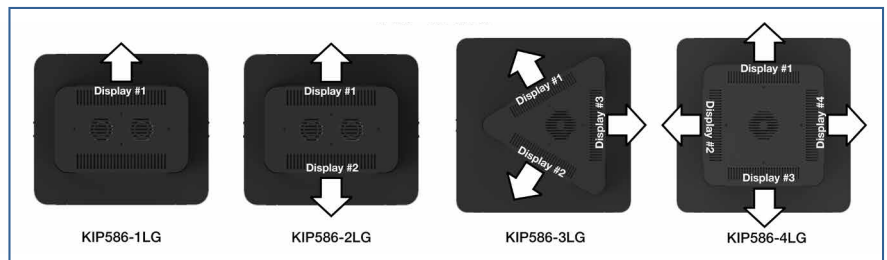

KIP586-1LG(-S)
 KIP586-2LG(-S)
 KIP586-3LG(-S)
 KIP586-4LG(-S)

KIP586-1LG: 45lb (20kg)
 KIP586-2LG: 90lb (41kg)
 KIP586-3LG: 135lb (61kg)
 KIP586-4LG: 180lb (81kg)

- Minimalistic, curved design accentuates the digital content, and fits into any indoor, commercial setting
- Opening in base to route electric and data cables to the six outlet, UL and CUL approved, surge suppressor and media players
- Radius corner base covers the four low profile rubber coated casters, which allows the kiosk to be maneuvered easily; Four padded feet stabilize the kiosk on uneven surfaces
- Stand-alone or fully integrated with display, audio components, media player and input components
- Supports a wide range of aesthetic options, including multiple colors to best match the environment or promote brand strategy

Ultra Stretch Portrait Kiosk

FOR LG ULTRA STRETCH DIGITAL SIGNAGE (86BH5C)

Optimize your dynamic digital content with Peerless-AV's versatile Portrait Kiosk available in one, two, three, or four sided models, exclusively for the LG Ultra Stretch Digital Signage (86BH5C). This kiosk accentuates the sleek look of the one-of-a-kind Ultra Stretch display with its slim profile and curved design. Ideal for a wide array of applications, including transportation terminals, retail stores, banks or museums, the Ultra Stretch Portrait Kiosk is the ultimate digital signage solution.

THERMOSTAT CONTROLLED EXHAUST FANS

Ensure internal components operate at the manufacturer's stated temperature

SLIM FOOTPRINT AND PROFILE

Provide the ultimate solution in placement flexibility

WELDED STRUCTURE

Provides rigidity and stability

SAFE AND EASY MANEUVERABILITY

4" swivel casters meet UL/CUL requirements

KIP586-4LG shown with (4) LG Ultra Stretch Displays (Displays Sold Separately)

Top Views

RoHS

Model Numbers