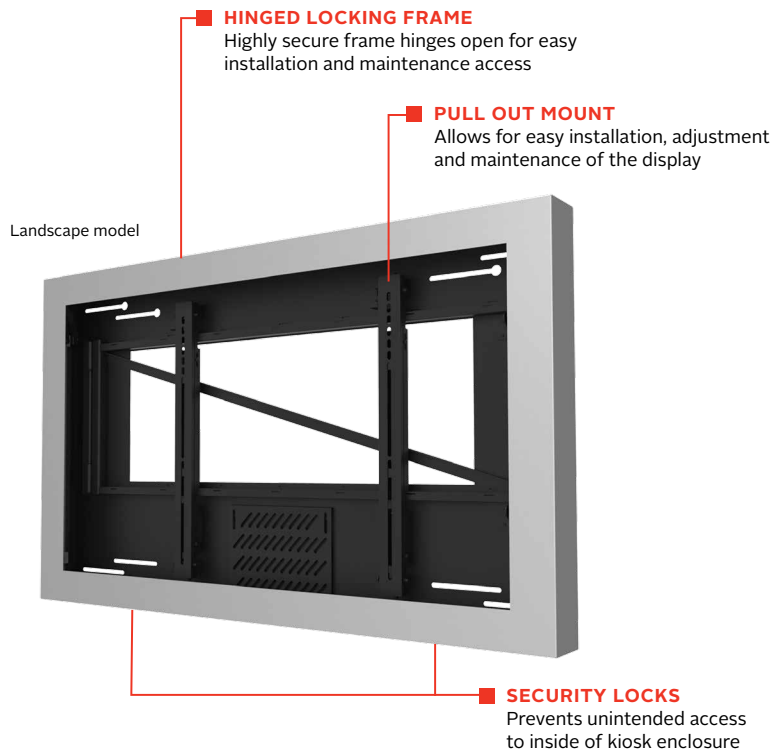

KIL640/642/643/646/
647/648/649/655(-S)

	Mounting Pattern 200 x 200 up to 600 x 400mm		Max Load 75lb (34kg)
--	---	--	-----------------------------------

Wall Kiosk Enclosure

Fits 40", 42", 43", 46", 47", 48", 49" and 55" Displays up to 2" (50mm) Thick

Peerless-AV's Wall Kiosk Enclosure provides a sleek digital showcase for advertising, entertaining, interactive wayfinding, and much more. These innovative kiosk enclosures accommodate a wide variety of ultra-thin displays in either landscape (KIL models) or portrait (KIP models) orientation. Despite the slim, ADA-compliant 3.97" profile, the kiosk enclosure can easily house media players, fans and other electrical equipment needed to create an impressive digital solution. From hotels to casinos to movie theaters, Peerless-AV's Wall Kiosk Enclosures are ideal for applications that want to take the guest experience up a notch and differentiate their brand.

- Eight way tool-less adjustment to quickly position display in kiosk window for flush alignment
- VESA® 200 x 200 up to 400 x 600mm compatible
- Thermostat controlled circulation fans ensure proper airflow within the kiosk
- Low profile design extends 3.97" (101mm) away from the wall, which meets the Americans with Disabilities Act (ADA) certification requirements
- Hinged top frame offers easy access to the display and other internal components for easy maintenance and enhanced security
- Supports wide range of aesthetic options including glass/acrylic, multiple colors, vinyl wraps, etc. to best match environment or promote brand strategy
- Pre-assembled to simplify installation of the entire solution
- Custom sizes available for smaller and larger displays