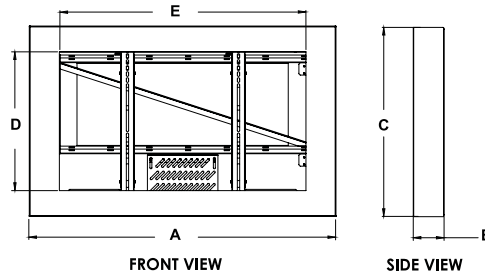

Product Specifications

	DIMENSIONS (W x H x D)	PRODUCT WEIGHT	LOAD CAPACITY	FINISH	AVAILABLE COLORS
KIL640/642/643(-S)	43.50" x 27.00" x 3.97" (1105 x 686 x 101mm)	55.6lb (25kg)	75lb (34kg)	Powder Coat	KIL640/642/643/646/647/648/649/655: Gloss black KIL640-S/642-S/643-S/646-S/647-S/648-S/649-S/655-S: Silver
KIL646/647/648(-S)	48.00" x 29.00" x 3.97" (1219 x 737 x 101mm)	61.8lb (28kg)			
KIL649/655(-S)	56.00" x 34.10" x 3.97" (1422 x 866 x 101mm)	75.5lb (34kg)			

Package Specifications

	PACKAGE SIZE (W x H x D)	PACKAGE SHIP WEIGHT	PACKAGE UPC CODE		PACKAGE CONTENTS	UNITS IN PACKAGE
KIL640/642/643(-S)	50.00" x 36.00" x 8.00" (1270 x 914 x 203mm)	85lb (39kg)	KIL640: 735029296904 KIL642: 735029297444 KIL643: 735029315674	KIL640-S: 735029296959 KIL642-S: 735029297437 KIL643-S: 735029315704	Kiosk with display mounting hardware	1
KIL646/647/648(-S)	54.00" x 39.00" x 8.00" (1371 x 990 x 203mm)	95lb (43kg)	KIL646: 735029296911 KIL647: 735029296928 KIL648: 735029307662	KIL646-S: 735029296973 KIL647-S: 735029296980 KIL648-S: 735029307891		
KIL649/655(-S)	62.00" x 43.00" x 8.00" (1574 x 1092 x 203mm)	105lb (48kg)	KIL649: 735029318705 KIL655: 735029308072	KIL649-S: 735029318767 KIL655-S: 735029308089		

All dimensions = inch (mm)

MODEL NO.	DIMENSION "A"	DIMENSION "B"	DIMENSION "C"	DIMENSION "D"	DIMENSION "E"
KIL640	43.50" (1105mm)	3.97" (101mm)	27.00" (686mm)	19.67" (500mm)	34.97" (888mm)
KIL642	43.50" (1105mm)	3.97" (101mm)	27.00" (686mm)	20.65" (525mm)	36.72" (933mm)
KIL643	43.50" (1105mm)	3.97" (101mm)	27.00" (686mm)	21.13" (537mm)	37.59" (955mm)
KIL646	48.00" (1219mm)	3.97" (101mm)	29.00" (737mm)	22.61" (574mm)	40.20" (1021mm)
KIL647	48.00" (1219mm)	3.97" (101mm)	29.00" (737mm)	23.10" (587mm)	41.07" (1043mm)
KIL648	48.00" (1219mm)	3.97" (101mm)	29.00" (737mm)	23.59" (599mm)	41.94" (1065mm)
KIL649	56.00" (1422mm)	3.97" (101mm)	34.10" (866mm)	24.08" (611mm)	42.82" (1087mm)
KIL655	56.00" (1422mm)	3.97" (101mm)	34.10" (866mm)	27.03" (686mm)	48.05" (1220mm)