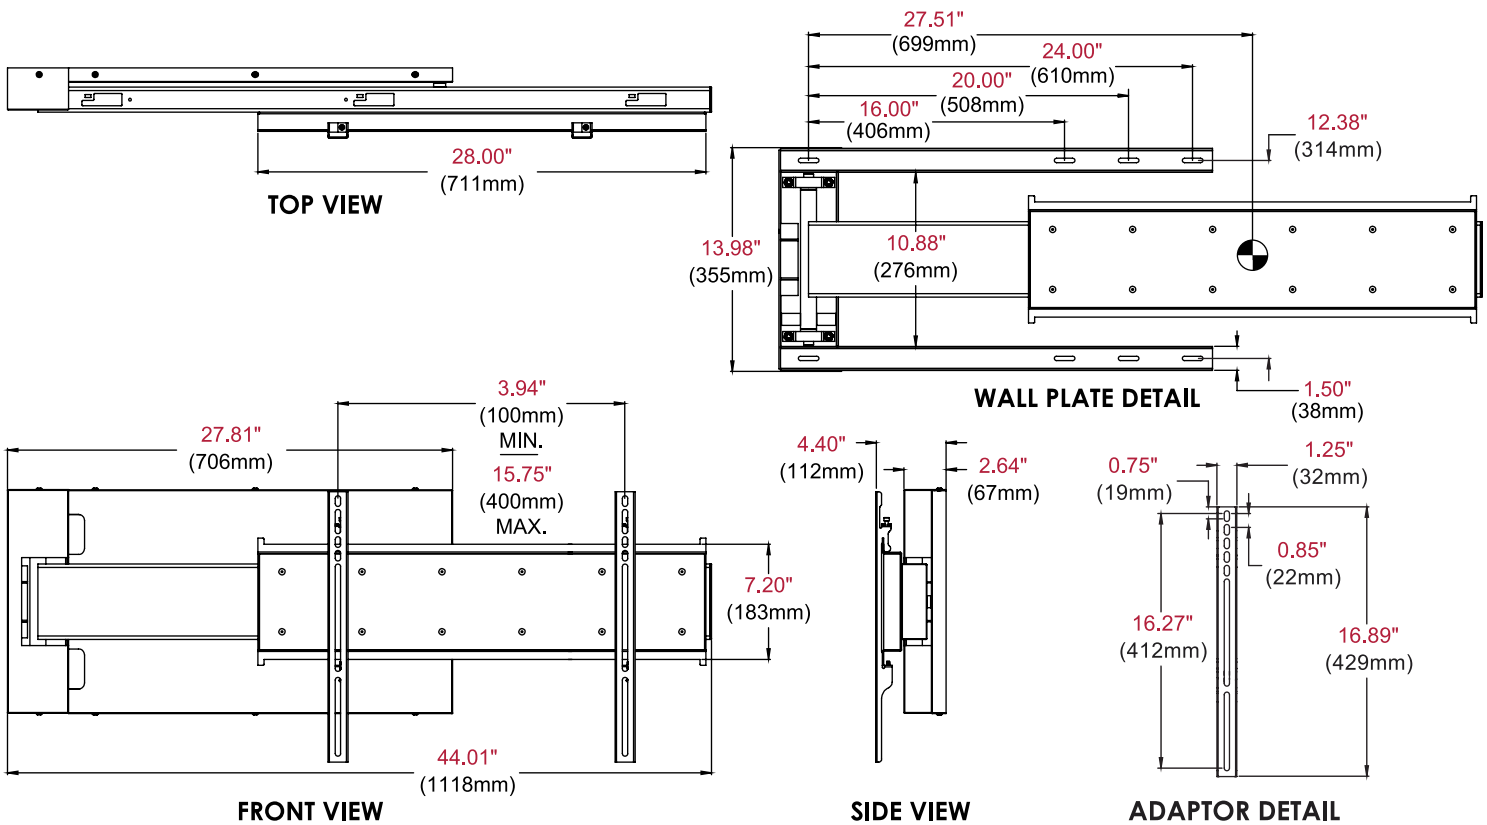

Reminder for Hospitality Installations: Add-on the ACC166 Accessory for LG STB-5500

- Universal mount fits displays in the 55" to 75" range with mounting patterns up to 400 x 412mm (15.75"W x 16.22"H) and accommodates 200 x 100 up to 400 x 400mm VESA® patterns
- Designed to swing open to the left or right for adaptable room placement
- Easily installs on 16", 20" or 24" spaced metal/wood studs and concrete
- Pairs perfectly with the LG STB-5500 with the optional ACC166 Set Top Box Holder Accessory

Model Numbers

WARRANTY: Limited 5-year

HPF665	Universal Swing-Out Wall Mount for 55"-75" Displays
--------	---

Product Specifications

	DIMENSIONS (W x H x D)	PRODUCT WEIGHT	LOAD CAPACITY	FINISH	AVAILABLE COLORS
HPF665	44.01" x 13.98" x 4.40" (1118 x 355 x 112mm)	32lb (14.6kg)	60lb (27kg)	Powder Coat	Black

Package Specifications

	PACKAGE SIZE (W x H x D)	PACKAGE SHIP WEIGHT	PACKAGE UPC CODE	PACKAGE CONTENTS	UNITS IN PACKAGE
HPF665	48.00" x 18.50" x 5.00" (1219 x 470 x 127mm)	42.8lb (19.4kg)	735029339465	Wall Mount, Wall Plate, Universal Adaptor, and Mounting Hardware	1

Accessories

ACC166: Set Top Box Holder for LG STB-5500

All dimensions = inch (mm)

Architect Specifications

The Universal Swing-Out Wall Mount shall be a Peerless-AV model HPF665 and shall be located where indicated on the plans. Assembly and installation shall be done according to instructions provided by the manufacturer.