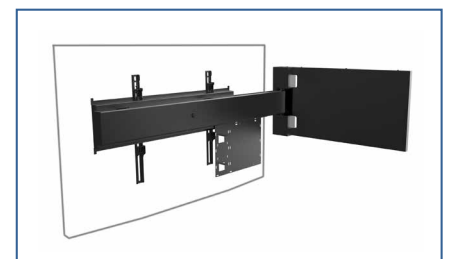

HPF665

Mounting Pattern
400 x 412mm
(15.75" x 16.22")

Max Load
60lb
(27kg)

Universal Swing-Out Wall Mount

FOR 55" TO 75" DISPLAYS

The Peerless-AV® Universal Swing-Out TV Wall Mount is an ideal TV mounting solution for rooms that would benefit from multiple viewing angles, such as hotel rooms, retail showrooms, or open concept living areas. The mount can be installed to open to the left or right, depending on the room layout. The book-style wall arm enables you to swing the TV away from the wall, allowing your TV to be mounted in one room and viewed from another area. Complete with internal cable management and security hardware, the HPF665 is the perfect TV mounting solution for any commercial or residential setting.

Reminder for Hospitality Installations: Add-on the ACC166 Accessory for LG STB-5500

- Universal mount fits displays in the 55" to 75" range with mounting patterns up to 400 x 412mm (15.75"W x 16.22"H) and accommodates 200 x 100 up to 400 x 400mm VESA® patterns
- Designed to swing open to the left or right for adaptable room placement
- Easily installs on 16", 20" or 24" spaced metal/wood studs and concrete
- Pairs perfectly with the LG STB-5500 with the optional ACC166 Set Top Box Holder Accessory

Model Numbers

WARRANTY: Limited 5-year

HPF665	Universal Swing-Out Wall Mount for 55"-75" Displays
--------	---

Product Specifications

	DIMENSIONS (W x H x D)	PRODUCT WEIGHT	LOAD CAPACITY	FINISH	AVAILABLE COLORS
HPF665	44.01" x 13.98" x 4.40" (1118 x 355 x 112mm)	32lb (14.6kg)	60lb (27kg)	Powder Coat	Black