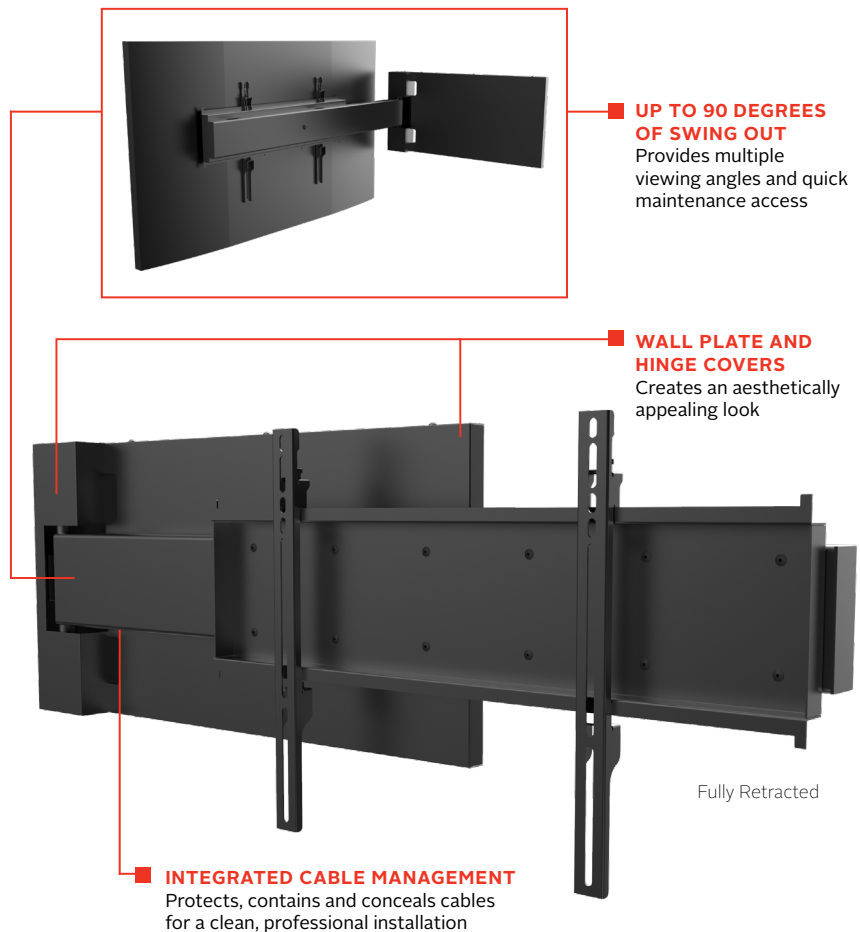

HPF665

Mounting Pattern
400 x 412mm
(15.75" x 16.22")

Max Load
60lb
(27kg)

Universal Swing-Out Wall Mount

FOR 55" TO 75" DISPLAYS

The Peerless-AV® Universal Swing-Out TV Wall Mount is an ideal TV mounting solution for rooms that would benefit from multiple viewing angles, such as hotel rooms, retail showrooms, or open concept living areas. The mount can be installed to open to the left or right, depending on the room layout. The book-style wall arm enables you to swing the TV away from the wall, allowing your TV to be mounted in one room and viewed from another area. Complete with internal cable management and security hardware, the HPF665 is the perfect TV mounting solution for any commercial or residential setting.

Reminder for Hospitality Installations: Add-on the ACC166 Accessory for LG STB-5500

- Universal mount fits displays in the 55" to 75" range with mounting patterns up to 400 x 412mm (15.75"W x 16.22"H) and accommodates 200 x 100 up to 400 x 400mm VESA® patterns
- Designed to swing open to the left or right for adaptable room placement
- Easily installs on 16", 20" or 24" spaced metal/wood studs and concrete
- Pairs perfectly with the LG STB-5500 with the optional ACC166 Set Top Box Holder Accessory

Model Numbers

WARRANTY: Limited 5-year

HPF665	Universal Swing-Out Wall Mount for 55"-75" Displays
--------	---

Product Specifications

	DIMENSIONS (W x H x D)	PRODUCT WEIGHT	LOAD CAPACITY	FINISH	AVAILABLE COLORS
HPF665	44.01" x 13.98" x 4.40" (1118 x 355 x 112mm)	32lb (14.6kg)	60lb (27kg)	Powder Coat	Black

Package Specifications

	PACKAGE SIZE (W x H x D)	PACKAGE SHIP WEIGHT	PACKAGE UPC CODE	PACKAGE CONTENTS	UNITS IN PACKAGE
HPF665	48.00" x 18.50" x 5.00" (1219 x 470 x 127mm)	42.8lb (19.4kg)	735029339465	Wall Mount, Wall Plate, Universal Adaptor, and Mounting Hardware	1