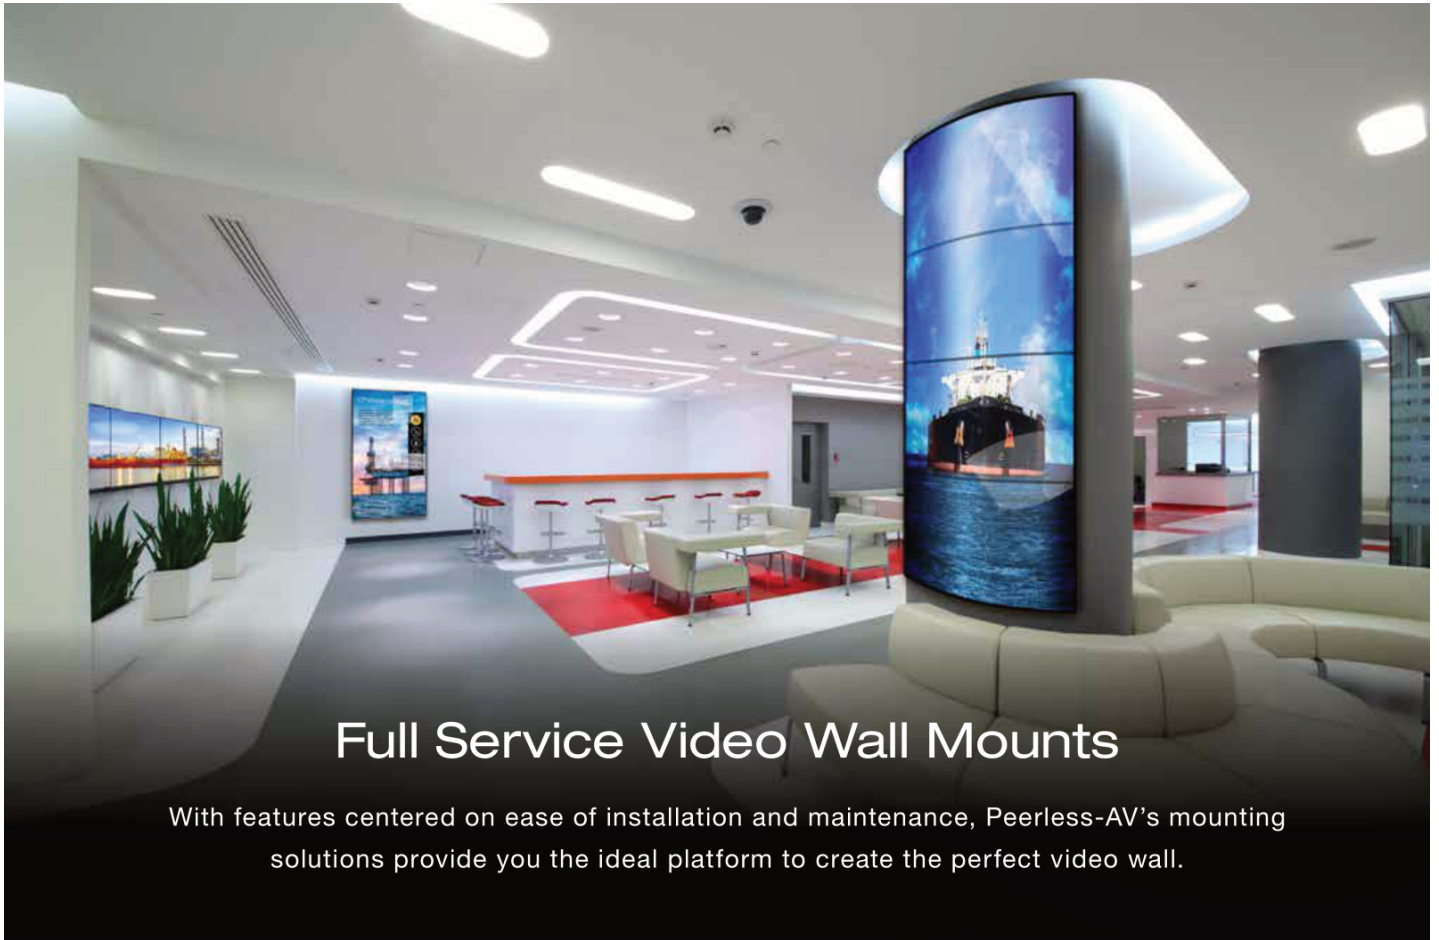

Full Service Video Wall Mounts

With features centered on ease of installation and maintenance, Peerless-AV's mounting solutions provide you the ideal platform to create the perfect video wall.