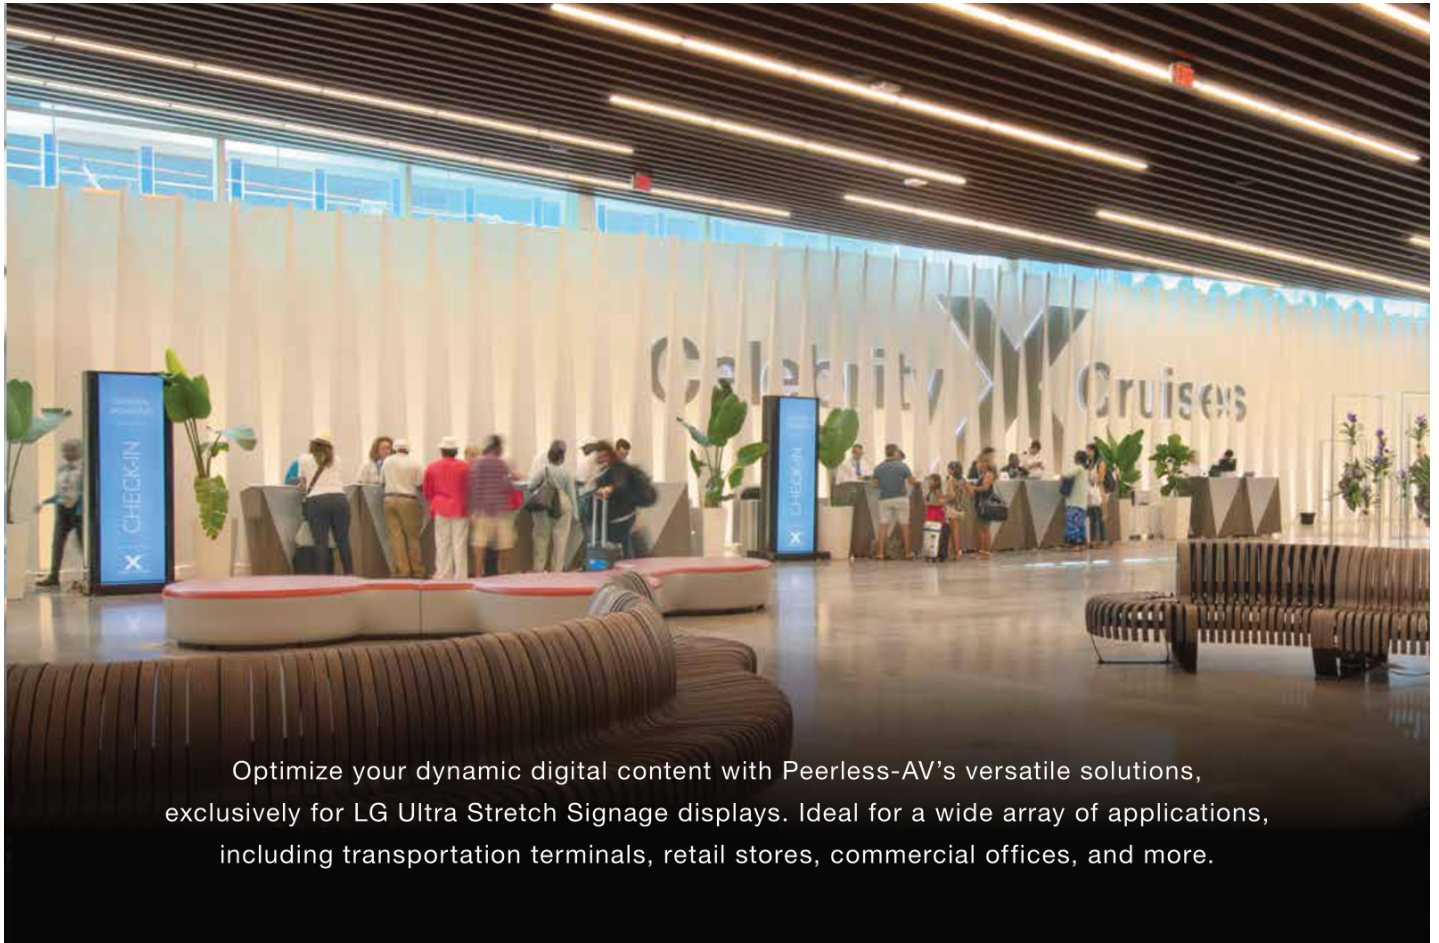

Ultra Stretch Flat Wall Mounts

LG-WMF86BH
(Landscape/Portrait)

SF650
(Landscape)

SFP680
(Portrait)

COMPATIBLE LG
ULTRA STRETCH
MODEL #:

86BH5F-B
(86")

88BH7F, 88BH7G-B
(88")

Optimize your dynamic digital content with Peerless-AV's versatile solutions, exclusively for LG Ultra Stretch Signage displays. Ideal for a wide array of applications, including transportation terminals, retail stores, commercial offices, and more.