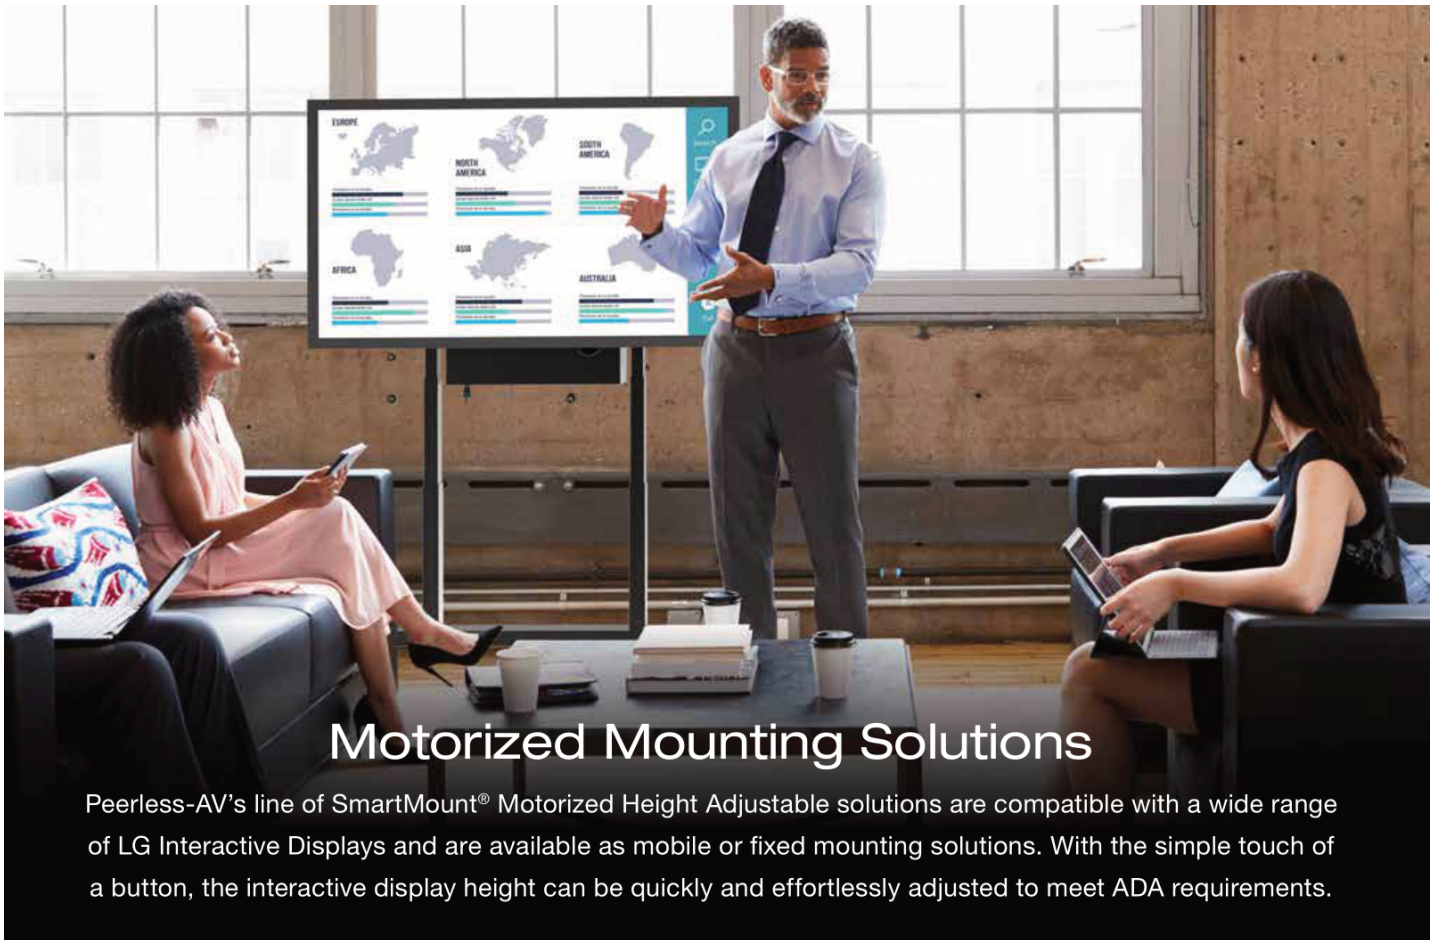

**KIP588-1LG, KIP588-2LG,
KIP588-3LG, KIP588-4LG**

88BH7F, 88BH7G-B
(88")

Motorized Mounting Solutions

Peerless-AV's line of SmartMount® Motorized Height Adjustable solutions are compatible with a wide range of LG Interactive Displays and are available as mobile or fixed mounting solutions. With the simple touch of a button, the interactive display height can be quickly and effortlessly adjusted to meet ADA requirements.