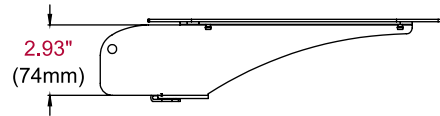

Product Specifications

| | DIMENSIONS (W x H x D) | PRODUCT WEIGHT | LOAD CAPACITY | FINISH | AVAILABLE COLORS |
|------------------|-----------------------------------------------|----------------|------------------------|-------------------|------------------|
| ACC-MSF-W | 16.00" x 3.43" x 14.50" (406 x 87 x 368mm) | 11.8lb (5.4kg) | 10lb (4.5kg) per shelf | Gloss Powder Coat | White |

Package Specifications

| | PACKAGE SIZE (W x H x D) | PACKAGE SHIP WEIGHT | PACKAGE UPC CODE | PACKAGE CONTENTS | UNITS IN PACKAGE |
|------------------|------------------------------------------------|---------------------|------------------|-----------------------------------|------------------|
| ACC-MSF-W | 18.50" x 24.40" x 4.40" (470 x 620 x 112mm) | 14.1lb (6.4kg) | 735029328599 | Metal Shelf & Attachment Hardware | 1 |

Compatible with:

SR560-FLIP: Mobile Cart with Rotational Interface for the Samsung 55" Flip (WM55H)

All dimensions = inch (mm)

TOP VIEW

FRONT VIEW

SIDE VIEW

Architect Specifications

The Rear Metal Shelf shall be a Peerless-AV® model ACC-MSF-W and shall be located where indicated on the plans. Assembly and installation shall be done according to instructions provided by the manufacturer.