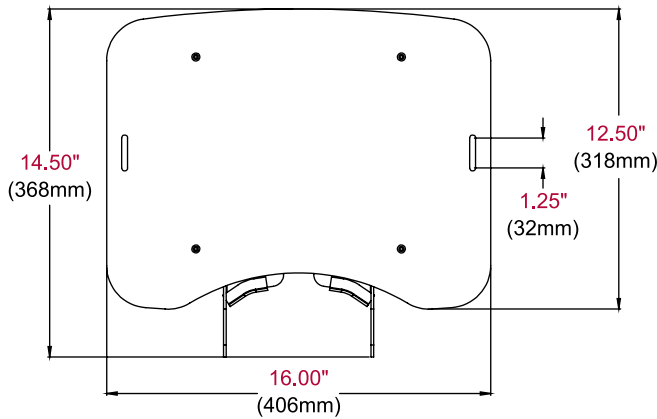

Product Specifications

| | DIMENSIONS (W x H x D) | PRODUCT WEIGHT | LOAD CAPACITY | FINISH | AVAILABLE COLORS |
|------------------|-----------------------------------------------|----------------|------------------------|-------------------|------------------|
| ACC-MSF-W | 16.00" x 3.43" x 14.50" (406 x 87 x 368mm) | 11.8lb (5.4kg) | 10lb (4.5kg) per shelf | Gloss Powder Coat | White |

Package Specifications

| | PACKAGE SIZE (W x H x D) | PACKAGE SHIP WEIGHT | PACKAGE UPC CODE | PACKAGE CONTENTS | UNITS IN PACKAGE |
|------------------|------------------------------------------------|---------------------|------------------|-----------------------------------|------------------|
| ACC-MSF-W | 18.50" x 24.40" x 4.40" (470 x 620 x 112mm) | 14.1lb (6.4kg) | 735029328599 | Metal Shelf & Attachment Hardware | 1 |

Compatible with:

SR560-FLIP: Mobile Cart with Rotational Interface for the Samsung 55" Flip (WM55H)

All dimensions = inch (mm)

TOP VIEW

FRONT VIEW

SIDE VIEW

Architect Specifications

The Rear Metal Shelf shall be a Peerless-AV® model ACC-MSF-W and shall be located where indicated on the plans. Assembly and installation shall be done according to instructions provided by the manufacturer.