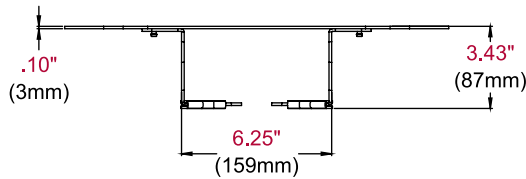

Product Specifications

| | DIMENSIONS (W x H x D) | PRODUCT WEIGHT | LOAD CAPACITY | FINISH | AVAILABLE COLORS |
|------------------|-----------------------------------------------|----------------|------------------------|-------------------|------------------|
| ACC-MSF-W | 16.00" x 3.43" x 14.50" (406 x 87 x 368mm) | 11.8lb (5.4kg) | 10lb (4.5kg) per shelf | Gloss Powder Coat | White |

Package Specifications

| | PACKAGE SIZE (W x H x D) | PACKAGE SHIP WEIGHT | PACKAGE UPC CODE | PACKAGE CONTENTS | UNITS IN PACKAGE |
|------------------|------------------------------------------------|---------------------|------------------|-----------------------------------|------------------|
| ACC-MSF-W | 18.50" x 24.40" x 4.40" (470 x 620 x 112mm) | 14.1lb (6.4kg) | 735029328599 | Metal Shelf & Attachment Hardware | 1 |

Compatible with:

SR560-FLIP: Mobile Cart with Rotational Interface for the Samsung 55" Flip (WM55H)

All dimensions = inch (mm)

TOP VIEW

FRONT VIEW

SIDE VIEW

Architect Specifications

The Rear Metal Shelf shall be a Peerless-AV® model ACC-MSF-W and shall be located where indicated on the plans. Assembly and installation shall be done according to instructions provided by the manufacturer.