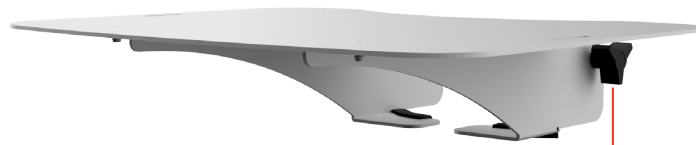

ACC-MSF-W

Max Load
10lb (4.5kg) per shelf

Rear Metal Shelf

FOR SR560-FLIP MOBILE CART WITH ROTATIONAL INTERFACE

The Peerless-AV® Rear Metal Shelf is designed to attach to the SR560-FLIP Mobile Cart with Rotational Interface. The shelf provides a secure yet sleek surface for laptops and various audio visual equipment/accessories to easily share content on the mounted Samsung Flip (WM55H).

TOOL-LESS HEIGHT ADJUSTMENT

Engage quick-release knob for easy adjustment

- Attaches to the rear of the cart, allowing the mounted Samsung Flip to rotate from portrait to landscape without interference
- Scratch resistant, gloss white powder coat finish
- Vertical height adjustability