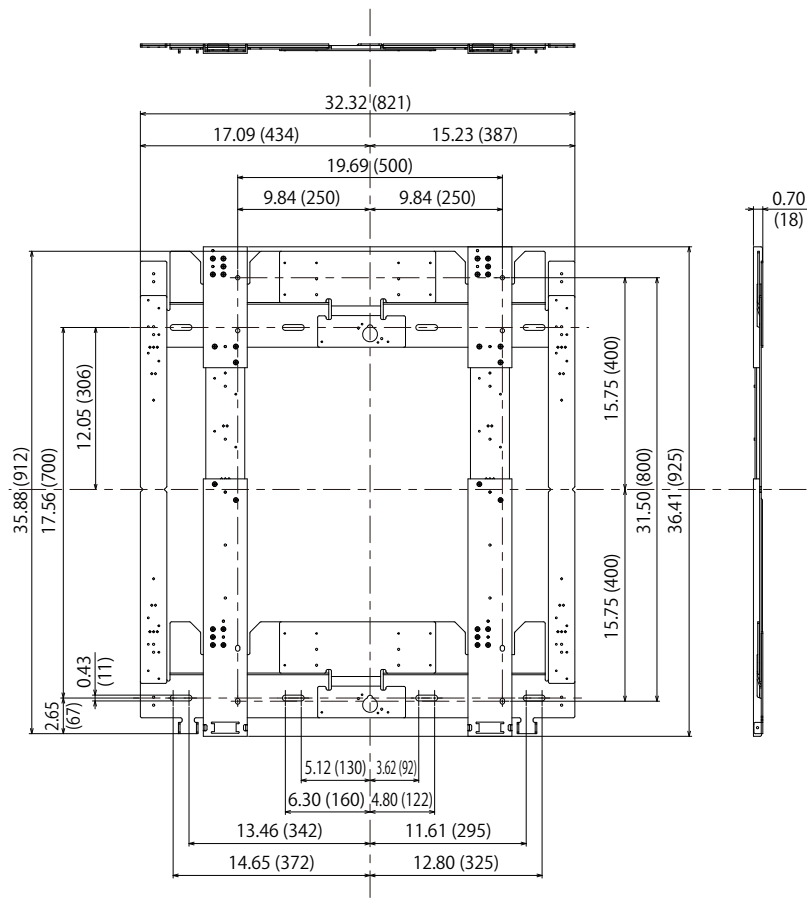

DIMENSIONS

Cautions: This drawing is not a scale

VESA Compliant 800 x 500 mm (TH-98SQ1 horizontal installation)

Units : inch (mm)

VESA Compliant 500 x 800 mm (TH-98SQ1 vertical installation)

Units : inch (mm)