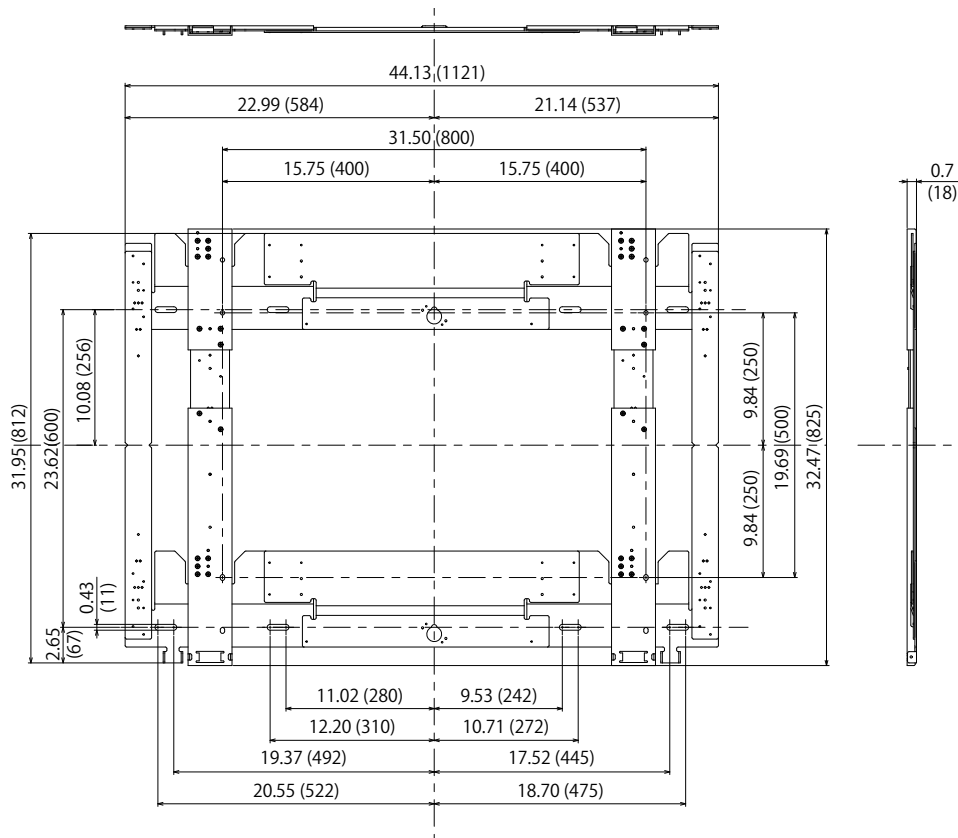

### ● Product specification (design and specification subject to change without notice)

Dimensions (W x H x D)	VESA Compliant 800 x 500 mm (TH-98SQ1 horizontal installation) 44.13" x 31.95" x 0.70" (1121 x 812 x 18 mm)
	VESA Compliant 500 x 800 mm (TH-98SQ1 vertical installation) 32.32" x 35.88" x 0.70" (821 x 912 x 18 mm)
	VESA Compliant 600 x 400 mm (TH-86SQ1/86EQ1/75EQ1 horizontal installation) 36.26" x 28.85" x 0.70" (921 x 733 x 18 mm)
	VESA Compliant 400 x 600 mm (TH-86SQ1/86EQ1/75EQ1 vertical installation) 28.38" x 35.88" x 0.70" (721 x 912 x 18 mm)
	VESA Compliant 400 x 400 mm (TH-65EQ1 horizontal/vertical installation) 28.38" x 28.85" x 0.70" (721 x 733 x 18 mm)
Weight	approx.47.1 lbs (21.4 kg)
Carton Dimensions (W x H x D)	32.8" x 12.6" x 17.8" (832 x 320 x 452 mm)
Gross Weight	approx.57.3 lbs (26 kg)
Main parts	Base plate upside (L) (1), Base plate upside (R) (1), Base plate downside (L) (1), Base plate downside (R) (1), Center base plate 800 (2), Center base plate 600 (2), Center base plate 500 (2), Center base plate 400 (2), Spacer plate (2), Side base plate (2), Set mount (Upper) (2), Set mount (Lower) (2)
Accessories	Countersunk screw (M4 x 6 mm) (32), Lock screw (M5 x 200 mm) (1), Lock screw (M5 x 70 mm) (1), Set mount screw (M8 x 20 mm) (4), Set mount screw (M6 x 12 mm) (4)
Correspondence model	SQ1 series: TH-98SQ1 / TH-86SQ1 EQ1 series: TH-86EQ1 / TH-75EQ1 / TH-65EQ1
UPC CODE*1	885170346833

\*1 : USA/CANADA only

**DIMENSIONS**

Cautions: This drawing is not a scale

VESA Compliant 800 x 500 mm (TH-98SQ1 horizontal installation)

Units : inch (mm)

VESA Compliant 500 x 800 mm (TH-98SQ1 vertical installation)

Units : inch (mm)

**DIMENSIONS**

VESA Compliant 400 x 400 mm (TH-65EQ1 horizontal/vertical installation)

Cautions: This drawing is not a scale

Units : inch (mm)