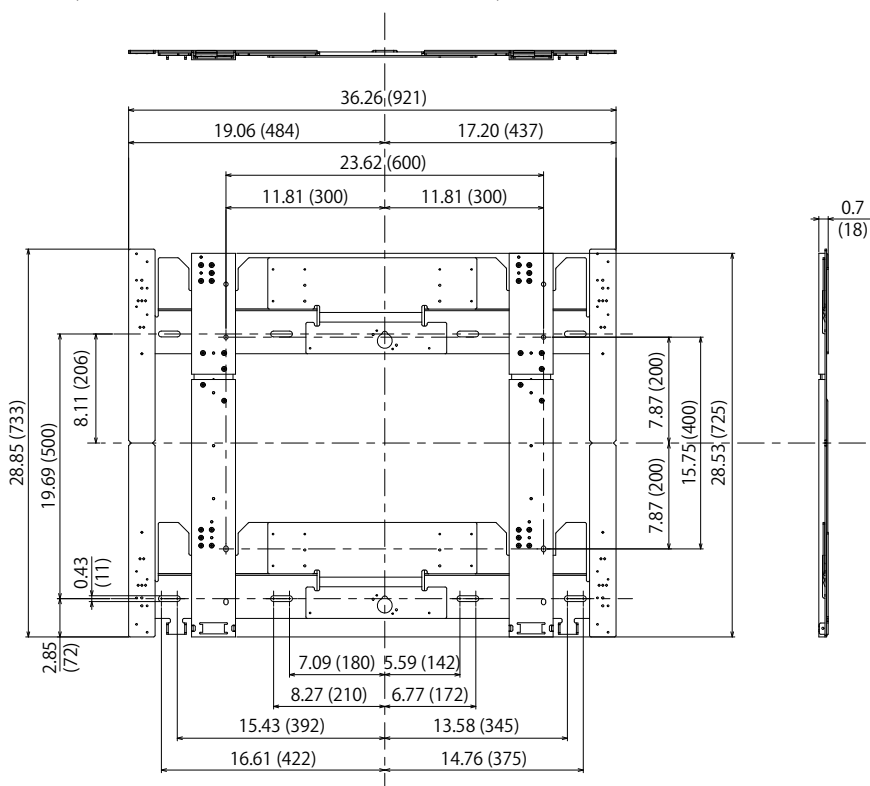

### ● Product specification (design and specification subject to change without notice)

Dimensions (W x H x D)	VESA Compliant 800 x 500 mm (TH-98SQ1 horizontal installation) 44.13" x 31.95" x 0.70" (1121 x 812 x 18 mm)
	VESA Compliant 500 x 800 mm (TH-98SQ1 vertical installation) 32.32" x 35.88" x 0.70" (821 x 912 x 18 mm)
	VESA Compliant 600 x 400 mm (TH-86SQ1/86EQ1/75EQ1 horizontal installation) 36.26" x 28.85" x 0.70" (921 x 733 x 18 mm)
	VESA Compliant 400 x 600 mm (TH-86SQ1/86EQ1/75EQ1 vertical installation) 28.38" x 35.88" x 0.70" (721 x 912 x 18 mm)
	VESA Compliant 400 x 400 mm (TH-65EQ1 horizontal/vertical installation) 28.38" x 28.85" x 0.70" (721 x 733 x 18 mm)
Weight	approx.47.1 lbs (21.4 kg)
Carton Dimensions (W x H x D)	32.8" x 12.6" x 17.8" (832 x 320 x 452 mm)
Gross Weight	approx.57.3 lbs (26 kg)
Main parts	Base plate upside (L) (1), Base plate upside (R) (1), Base plate downside (L) (1), Base plate downside (R) (1), Center base plate 800 (2), Center base plate 600 (2), Center base plate 500 (2), Center base plate 400 (2), Spacer plate (2), Side base plate (2), Set mount (Upper) (2), Set mount (Lower) (2)
Accessories	Countersunk screw (M4 x 6 mm) (32), Lock screw (M5 x 200 mm) (1), Lock screw (M5 x 70 mm) (1), Set mount screw (M8 x 20 mm) (4), Set mount screw (M6 x 12 mm) (4)
Correspondence model	SQ1 series: TH-98SQ1 / TH-86SQ1 EQ1 series: TH-86EQ1 / TH-75EQ1 / TH-65EQ1
UPC CODE*1	885170346833

Units : inch (mm)

**DIMENSIONS**

Cautions: This drawing is not a scale

VESA Compliant 600 x 400 mm (TH-86SQ1/86EQ1/75EQ1 horizontal installation)

Units : inch (mm)

VESA Compliant 400 x 600 mm (TH-86SQ1/86EQ1/75EQ1 vertical installation)

Units : inch (mm)

**DIMENSIONS**

VESA Compliant 400 x 400 mm (TH-65EQ1 horizontal/vertical installation)

Cautions: This drawing is not a scale

Units : inch (mm)