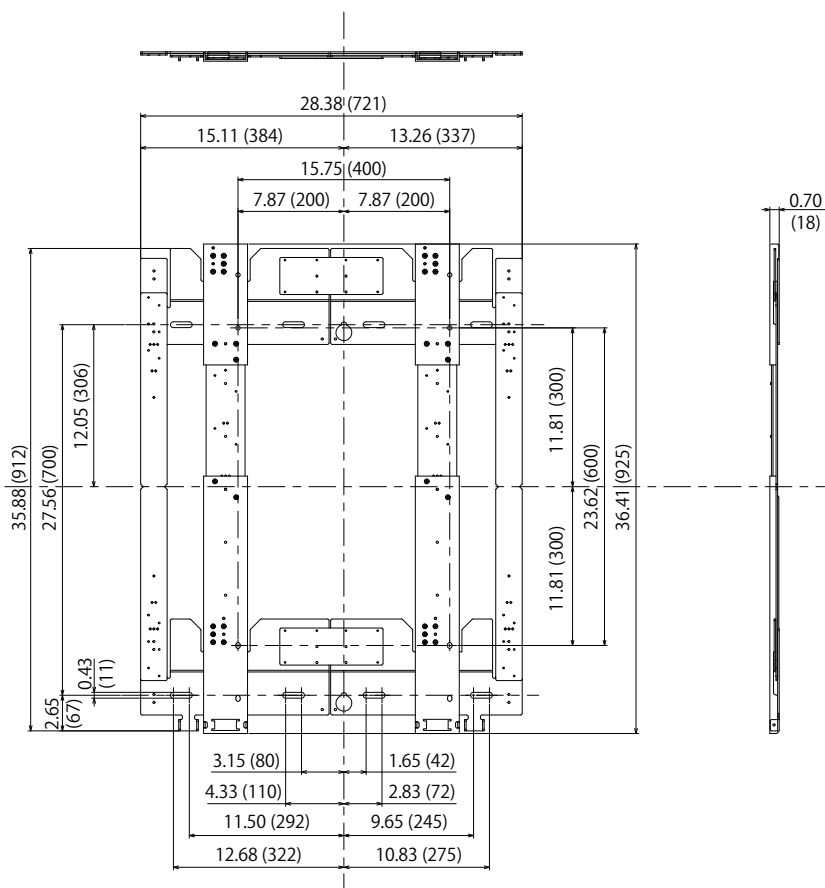

### ● Product specification (design and specification subject to change without notice)

Dimensions (W x H x D)	VESA Compliant 800 x 500 mm (TH-98SQ1 horizontal installation) 44.13" x 31.95" x 0.70" (1121 x 812 x 18 mm)
	VESA Compliant 500 x 800 mm (TH-98SQ1 vertical installation) 32.32" x 35.88" x 0.70" (821 x 912 x 18 mm)
	VESA Compliant 600 x 400 mm (TH-86SQ1/86EQ1/75EQ1 horizontal installation) 36.26" x 28.85" x 0.70" (921 x 733 x 18 mm)
	VESA Compliant 400 x 600 mm (TH-86SQ1/86EQ1/75EQ1 vertical installation) 28.38" x 35.88" x 0.70" (721 x 912 x 18 mm)
	VESA Compliant 400 x 400 mm (TH-65EQ1 horizontal/vertical installation) 28.38" x 28.85" x 0.70" (721 x 733 x 18 mm)
Weight	approx.47.1 lbs (21.4 kg)
Carton Dimensions (W x H x D)	32.8" x 12.6" x 17.8" (832 x 320 x 452 mm)
Gross Weight	approx.57.3 lbs (26 kg)
Main parts	Base plate upside (L) (1), Base plate upside (R) (1), Base plate downside (L) (1), Base plate downside (R) (1), Center base plate 800 (2), Center base plate 600 (2), Center base plate 500 (2), Center base plate 400 (2), Spacer plate (2), Side base plate (2), Set mount (Upper) (2), Set mount (Lower) (2)
Accessories	Countersunk screw (M4 x 6 mm) (32), Lock screw (M5 x 200 mm) (1), Lock screw (M5 x 70 mm) (1), Set mount screw (M8 x 20 mm) (4), Set mount screw (M6 x 12 mm) (4)
Correspondence model	SQ1 series: TH-98SQ1 / TH-86SQ1 EQ1 series: TH-86EQ1 / TH-75EQ1 / TH-65EQ1
UPC CODE*1	885170346833

Units : inch (mm)

**DIMENSIONS**

Cautions: This drawing is not a scale

VESA Compliant 600 x 400 mm (TH-86SQ1/86EQ1/75EQ1 horizontal installation)

Units : inch (mm)

VESA Compliant 400 x 600 mm (TH-86SQ1/86EQ1/75EQ1 vertical installation)

Units : inch (mm)

**DIMENSIONS**

VESA Compliant 400 x 400 mm (TH-65EQ1 horizontal/vertical installation)

Cautions: This drawing is not a scale

Units : inch (mm)