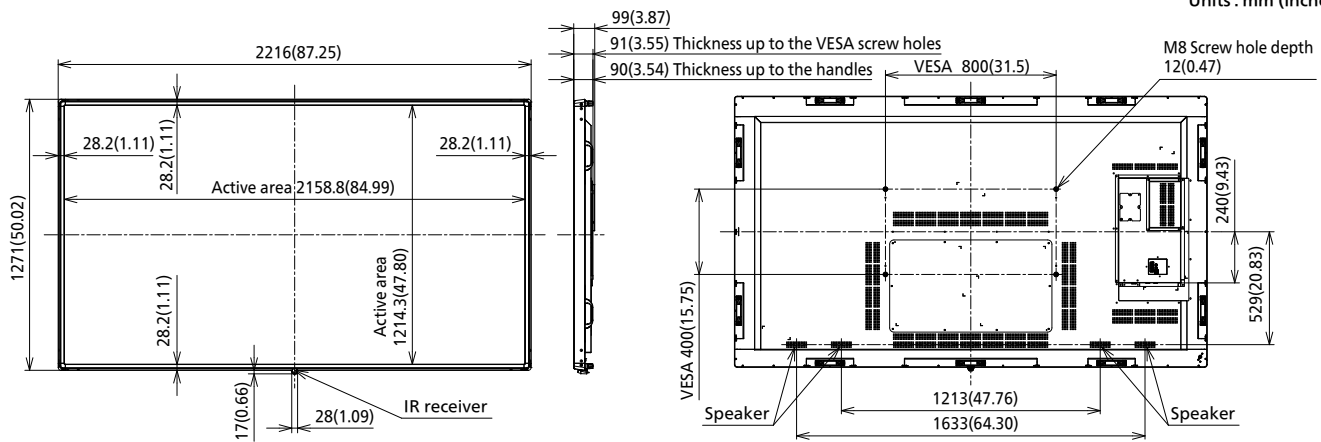

INCLUDED ACCESSORIES

- Remote Control - Batteries (AA Size) x 2
- AC cord x 4 (USA/EU/UK/AUS) (approx. 2 m (78.5"))
- IR sensor x 1 (cable length approx. 1480 mm (4.86 ft))
- IR Sensor Holder x 1 (Screw x 3) - Plate for IR sensor's holder
- Wi-Fi Dongle x 1
- USB Extension cable x 1 (approx. 1440 mm (4.73 ft))
- RS232C cable x1 (Approx. 1 m (3.28 ft)) - Clamper x 3
- Plate for IR sensor's holder

STANDARD (CERTIFICATIONS)

SAFETY REGULATIONS	UL 62368-1, CSA C22.2 No. 62368-1 EN62368-1 AS/NZS 62368.1
RADIATION REGULATIONS	FCC 47 CFR Part 15 Subpart B, ICES-003 EN55032, EN55035, EN61000-3-2, EN61000-3-3 AS/NZS 62368.1

WIRELESS LAN

Compliance standard	IEEE 802.11 a/b/g/n/ac Dualband (Wireless LAN Standard protocol)
Channel	CH 1-13, CH 36-64, CH 100-140
Communication range	Approx. 30 m (Depends on usage environment)

Bluetooth®

Supported version	Bluetooth® 5.1 with BLE
Profile	HID / A2DP

REMOTE CONTROL TRANSMITTER

Power Requirements	DC 3 V (AA Size batteries x 2)
Operating distance¹	Approx. 7 m (23 ft)
Weight	Approx. 111 g (3.92 oz) including batteries
Dimensions (W x H x D)	51 x 161 x 27 mm (2.00" x 6.34" x 1.07")

¹ When operated directly in front of remote control sensor.

OPTIONAL ACCESSORIES

Early warning software	ET-SWA 100 / 105 series

DIMENSIONS

Cautions: This drawing is not a scale
Units : mm (inches)