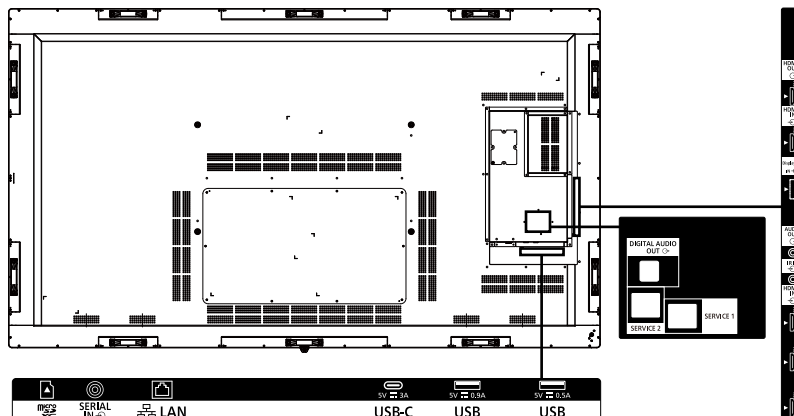

CONNECTION TERMINAL

1 Specifications and appearance are subject to change without notice.