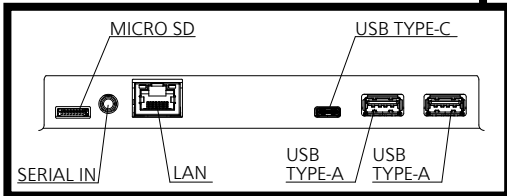

For signals without ○ in the Plug and Play-supported signal column, resolutions may not be selected on the PC side even if this unit supports those signals.

Note

● An auto detected signal format may be differently displayed from the actual input signal.

● [i] shown after the number of dots of resolution means the interlace signal.

● Drawing of terminals

View from back

Magnified figure of terminal a

DETAIL C

Sectional view of terminal a
(MICRO SD / SERIAL IN / LAN / USB TYPE-C /
USB TYPE-A / USB TYPE-A)