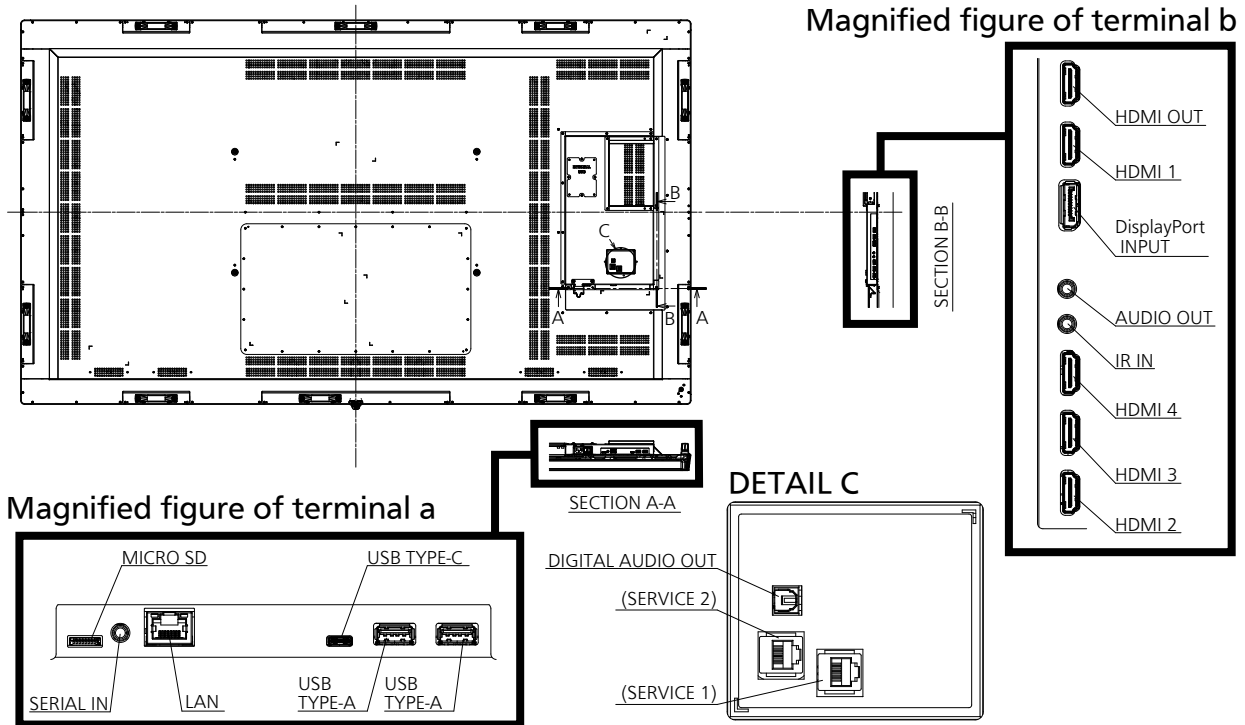

● [i] shown after the number of dots of resolution means the interlace signal.

● Drawing of terminals

View from back

Magnified figure of terminal a

DETAIL C

Sectional view of terminal a
(MICRO SD / SERIAL IN / LAN / USB TYPE-C /
USB TYPE-A / USB TYPE-A)

Sectional view of terminal b
(HDMI OUT / HDMI 1 / DisplayPort INPUT /
AUDIO OUT / IR IN / HDMI 4 / HDMI 3 / HDMI 2)

Terminal b
98SQ2U Terminal (Side)

Units : mm (inches)

	HDMI	Display Port	IR / AUDIO OUT
A	9.8 (0.39)	9.8 (0.39)	10.9 (0.43)
B	-	-	1.0 (0.04)
C	34.5 (1.35)		