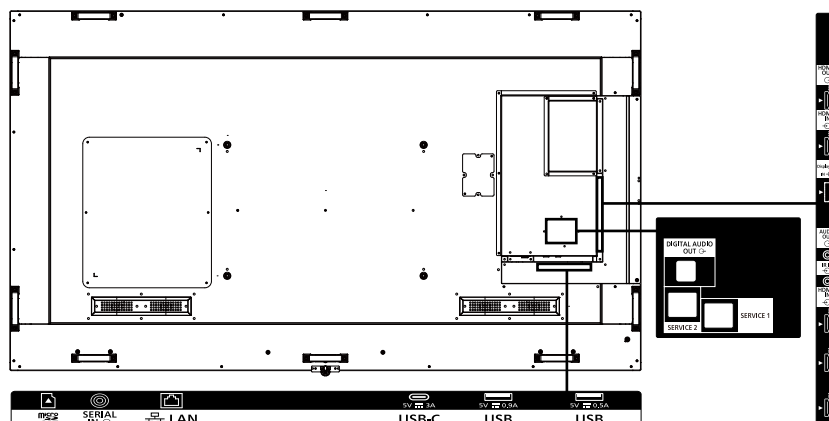

¹ When operated directly in front of remote control sensor.

OPTIONAL ACCESSORIES

Early warning software	ET-SWA 100 / 105 series
------------------------	-------------------------

DIMENSIONS

CONNECTION TERMINAL