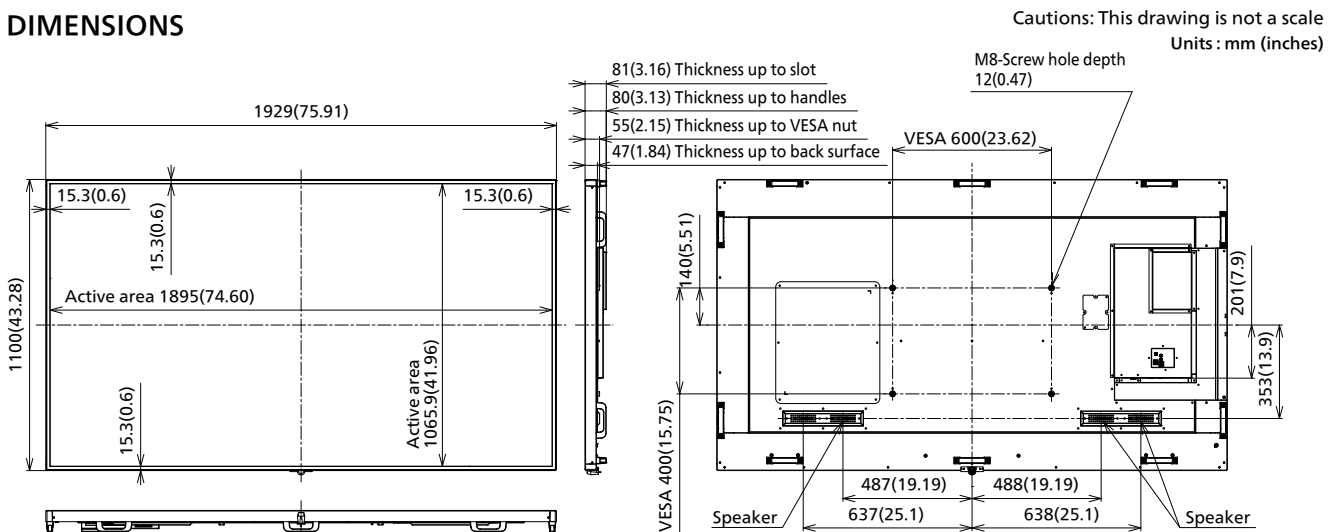

INCLUDED ACCESSORIES

- Remote Control - Batteries (AA Size) x 2
- AC cord x 4 (USA/EU/UK/AUS) (approx. 2 m (78.7"))
- IR sensor x 1 (cable length approx. 1480 mm (4.85 ft))
- IR Sensor Holder x 1 (Screw x 2) - Plate for IR sensor's holder
- Wi-Fi Dongle x 1
- USB Extension cable x 1 (approx. 1440 mm (4.73 ft))
- RS232C cable x1 (Approx. 1 m (3.28 ft)) - Clamper x 3
- Plate for IR sensor's holder

STANDARD (CERTIFICATIONS)

SAFETY REGULATIONS	UL 62368-1, CSA C22.2 No. 62368-1 EN62368-1 AS/NZS 62368.1
RADIATION REGULATIONS	FCC 47 CFR Part 15 Subpart B, ICES-003 EN55032, EN55035, EN61000-3-2, EN61000-3-3 AS/NZS CISPR 32

WIRELESS LAN

Compliance standard	IEEE 802.11 a/b/g/n/ac Dualband (Wireless LAN Standard protocol)
Channel	CH 1-13, CH 36-64, CH 100-140
Communication range	Approx. 30 m (Depends on usage environment)

Bluetooth®

Supported version	Bluetooth® 5.1 with BLE
Profile	HID / A2DP

REMOTE CONTROL TRANSMITTER

Power Requirements	DC 3 V (AA Size batteries x 2)
Operating distance¹	Approx. 7 m (23 ft)
Weight	Approx. 111 g (3.92 oz) including batteries
Dimensions (W x H x D)	51 x 161 x 27 mm (2.00" x 6.34" x 1.07")

¹ When operated directly in front of remote control sensor.

OPTIONAL ACCESSORIES

Early warning software	ET-SWA 100 / 105 series

DIMENSIONS