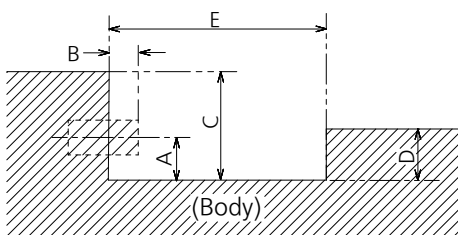

Units : mm (inches)

	MICRO SD	SERIAL	LAN	USB TYPE-C	USB TYPE-A
A	7.7 (0.3)	11.0 (0.43)	12.3 (0.48)	7.8 (0.31)	10.3 (0.41)
B	-	1.3 (0.05)	5.7 (0.22)	-	-
C	34.3 (1.35)				
D	12.0 (0.47)				
E	85.5 (3.37)				

Sectional view of terminal b
(HDMI OUT / HDMI 1 / DisplayPort INPUT /
AUDIO OUT / IR IN / HDMI 4 / HDMI 3 / HDMI 2)

Terminal b
86SQ2U Terminal (Side)