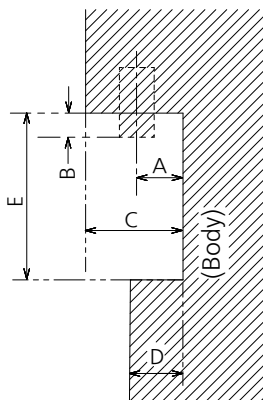

● Drawing of terminals

View from back

Magnified figure of terminal b

Magnified figure of terminal a

Sectional view of terminal a
(MICRO SD / SERIAL IN / LAN / USB TYPE-C /
USB TYPE-A / USB TYPE-A)

Terminal a
86SQ2U Terminal (Bottom)

Units : mm (inches)

	MICRO SD	SERIAL	LAN	USB TYPE-C	USB TYPE-A
A	7.7 (0.3)	11.0 (0.43)	12.3 (0.48)	7.8 (0.31)	10.3 (0.41)
B	-	1.3 (0.05)	5.7 (0.22)	-	-
C	34.3 (1.35)				
D	12.0 (0.47)				
E	85.5 (3.37)				