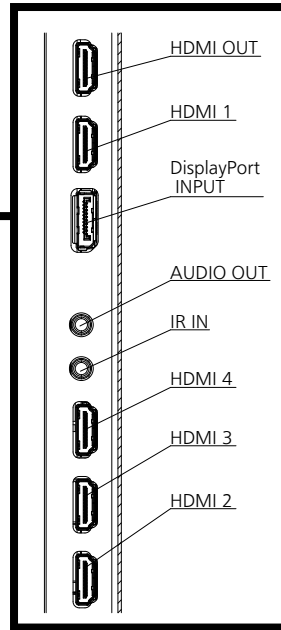

For signals without ○ in the Plug and Play-supported signal column, resolutions may not be selected on the PC side even if this unit supports those signals.

Note

- An auto detected signal format may be differently displayed from the actual input signal.
- [i] shown after the number of dots of resolution means the interlace signal.

● Drawing of terminals

View from back

Magnified figure of terminal b

Magnified figure of terminal a

Sectional view of terminal a
(MICRO SD / SERIAL IN / LAN / USB TYPE-C /
USB TYPE-A / USB TYPE-A)

Terminal a
86SQ2U Terminal (Bottom)

Units : mm (inches)

	MICRO SD	SERIAL	LAN	USB TYPE-C	USB TYPE-A
A	7.7 (0.3)	11.0 (0.43)	12.3 (0.48)	7.8 (0.31)	10.3 (0.41)
B	-	1.3 (0.05)	5.7 (0.22)	-	-
C	34.3 (1.35)				
D	12.0 (0.47)				
E	85.5 (3.37)				

Sectional view of terminal b
(HDMI OUT / HDMI 1 / DisplayPort INPUT /
AUDIO OUT / IR IN / HDMI 4 / HDMI 3 / HDMI 2)

Terminal b
86SQ2U Terminal (Side)

Units : mm (inches)

	HDMI	Display Port	IR / AUDIO OUT
A	9.6 (0.38)	9.4 (0.37)	10.8 (0.42)
B	-	-	0.8 (0.03)
C	34.3 (1.35)		
D	7.9 (0.31)		
E	92.6 (3.65)		