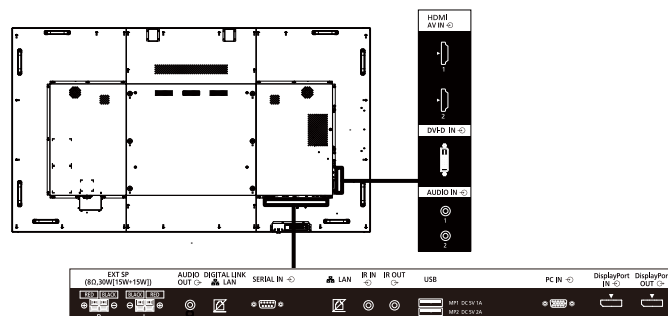

COMPATIBLE SOFTWARE

Multi Monitoring & Control Software	Ver 2.0 or later
CMS Content Management Software	Ver 3.1 or later
Video Wall Manager	Ver 1.8 or later

OPTIONAL ACCESSORIES

Wall - hanging Bracket	TY - WK98PV1
Early Warning Software* Basic license / 3-year license	ET-SWA 100 / 105series (Depending on the license type, the symbol at the end of the part number is different.)
Video wall manager Automatic Display Adjustment Upgrade Kit	TY-VUK10

* Multi-Monitoring Control Software Ver 2.0 or later is required.

DIMENSIONS

Cautions: This drawing is not a scale
Units : mm (inches)

CONNECTION TERMINAL

* Specifications and appearance are subject to change without notice.