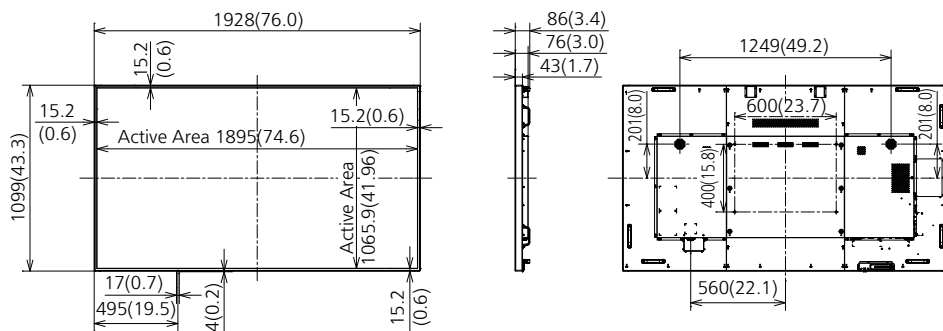

Product specification (design and specification subject to change without notice)

DISPLAY PANEL

Screen Size (Diagonal)	86-inch class (2174 mm / 85.6 inch)
Panel type / Backlight	IPS / Edge-LED
Aspect ratio	16:9
Effective Display Area (W x H)	1895.0 x 1065.9 mm (74.6" x 41.9")
Number of pixels (H x V)	3840 x 2160
Brightness (typ)	500 cd/m ²
Contrast Ratio (typ)	1200:1
Dynamic Contrast Ratio	50000:1
Max. Display Colors	Approx. 1.07 Billion
Response Time (typ)	8.0 ms (G to G)
Viewing Angle (Horizontal / Vertical)	178° / 178° (CR _≥ 10)
Panel Life Time*1 (typ)	Approx. 50000 hours
Panel Surface Treatment	Anti glare type (Haze 28%)

*Based on IEC 62087 Ed.2 measurement method

MECHANICAL

Dimension (W x H x D) including handles	1928 x 1099 x 86 mm (75.91" x 43.27" x 3.39")
not including handles	1928 x 1099 x 76 mm (75.91" x 43.27" x 2.99")
Weight	66 kg (145.5 lbs)
Bezel Color	Black
Bezel Width	T/B/L/R 15.2 mm (0.60")
Carton Dimensions (W x H x D)	2224 x 1427 x 373 mm (87.56" x 56.19" x 14.69")
Gross Weight	89 kg (196.3 lbs)
Cabinet Color / Material	Black / Front: Metal Back: Metal
Pitch for Wall-Hanging fan	VESA Compliant W600 x H400 mm (W23.6" x H15.8") (Installed by: M8 screws / Screw hole depth 13 mm (0.5"))
fan	Nothing

* Multi-Monitoring Control Software Ver 2.0 or later is required.

DIMENSIONS

Cautions: This drawing is not a scale
Units : mm (inches)

CONNECTION TERMINAL

* Specifications and appearance are subject to change without notice.