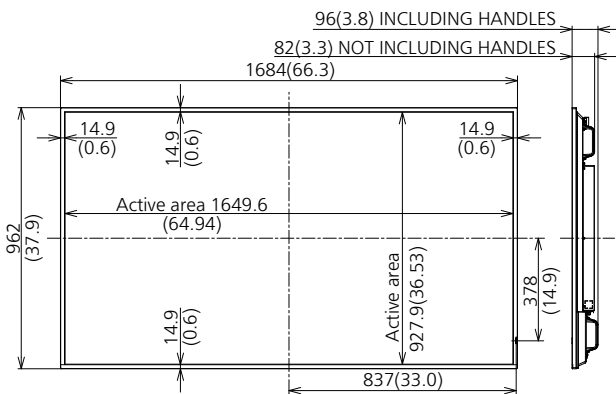

#### ■ MECHANICAL

Dimension (W x H x D) including handles	1684 x 962 x 96 mm (66.3" x 37.9" x 3.8")
	not including handles 1684 x 962 x 82 mm (66.3" x 37.9" x 3.3")
Weight	Approx. 42.2 kg (93 lbs)
Bezel Color	Black
Bezel Width	T/B/L/R 14.9 mm (0.59")
Carton Dimensions (W x H x D)	1870 x 1143 x 280 mm (73.7" x 45" x 11.1")
Gross Weight	Approx. 56 kg (123.4 lbs)
Cabinet Material	Bezel/Back: Metal
Pitch for Wall-Hanging	VESA Compliant W:600 x H:400 mm (W23.6" x H15.8") (M8 screws / Screw hole depth 13.5-38.5 mm (0.54"-1.52"))

**OPTIONAL ACCESSORIES**

Early Warning Software	ET-SWA100/105 series
Wall - hanging Bracket	TY-WK98PV1
3G-SDI Terminal board	TY-SB01SS

**DIMENSIONS**

Cautions: This drawing is not a scale  
Units : mm (inches)