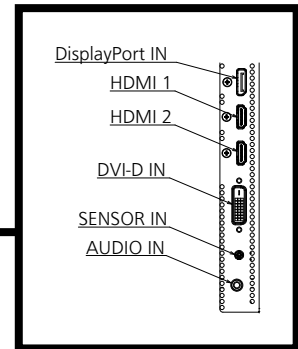

For signals without ○ in the Plug and Play-supported signal column, resolutions may not be selected on the PC side even if this unit supports those signals.

Note

- An auto detected signal format may be differently displayed from the actual input signal.
- [ i ] shown after the number of dots of resolution means the interlace signal.
- When 1080/30PsF signal and 1080/25PsF signal are input, they are processed as 1080/60i signal and 1080/50i signal, and then displayed.
- When a 1920 x 2160/60 signal (dot clock frequency 297.00 MHz, DIGITAL LINK format) is input Display as 3840 x 2160 / 60p.

**● Drawing of terminals**

View from back

Magnified figure of terminal b

Magnified figure of terminal a

SECTION A-A

**Sectional view of terminal a**

(AUDIO OUT / DIGITAL LINK LAN / SERIAL IN / LAN / USB MP1 / USB MP2 / IR IN/OUT / DisplayPort OUT)