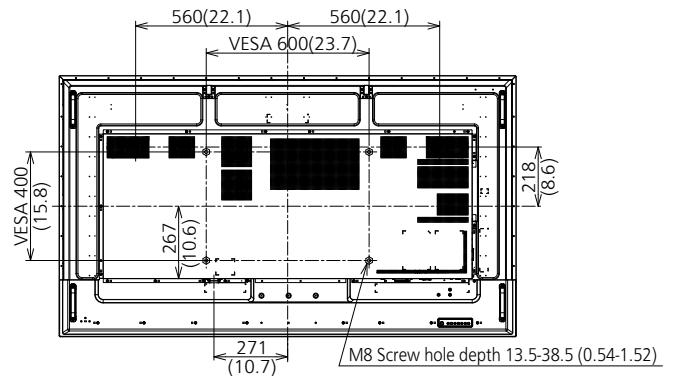

**OPTIONAL ACCESSORIES**

Early Warning Software	ET-SWA100/105 series
Wall - hanging Bracket	TY-WK98PV1
3G-SDI Terminal board	TY-SB01SS

**DIMENSIONS**

Cautions: This drawing is not a scale  
Units : mm (inches)