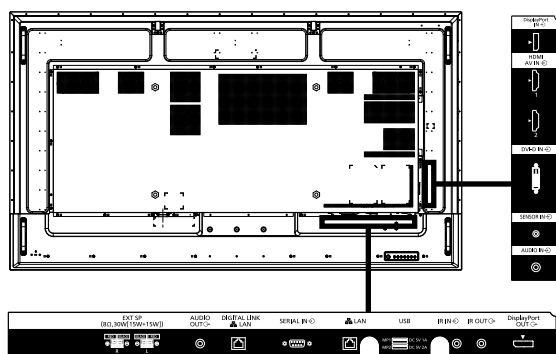

CONNECTION TERMINAL

* Specifications and appearance are subject to change without notice.