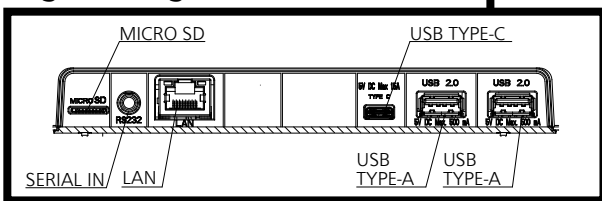

For signals without ○ in the Plug and Play-supported signal column, resolutions may not be selected on the PC side even if this unit supports those signals.

Note

- An auto detected signal format may be differently displayed from the actual input signal.
- [i] shown after the number of dots of resolution means the interlace signal.

● Drawing of terminals
View from back

Magnified figure of terminal b

Magnified figure of terminal a

Sectional view of terminal a
(HDMI 2 / HDMI 3 / LAN / SERIAL IN)

Terminal a
43CQ2U Terminal (Bottom)

	HDMI	LAN	SERIAL IN
A	0.33 (8.6)	0.39 (10.1)	0.44 (11.4)
B	0.54 (13.9)	0.48 (12.4)	0.43 (11.1)
C	-	-	0.21 (5.2)
D	1.06 (27.0)		