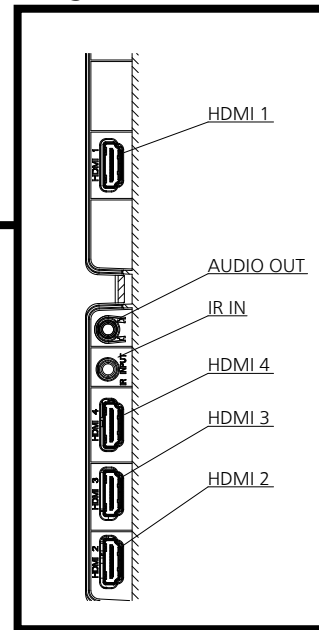

INCLUDED ACCESSORIES

- Remote Control
- Batteries (AA Size) x 2
- AC cord x 2 (EU/UK (approx. 2 m (78.7"))
- IR sensor x 1 (cable length approx. 1480 mm (4.86 ft))
- IR Sensor Holder x 1 (Screw x 3)
- RS232C cable x1 (Approx. 1 m (3.28 ft))
- Clamper x 3

For signals without ○ in the Plug and Play-supported signal column, resolutions may not be selected on the PC side even if this unit supports those signals.

Note

- An auto detected signal format may be differently displayed from the actual input signal.
- [i] shown after the number of dots of resolution means the interlace signal.

● Drawing of terminals
View from back

Magnified figure of terminal b

Magnified figure of terminal a

Sectional view of terminal a
(HDMI 2 / HDMI 3 / LAN / SERIAL IN)

Terminal a
43CQ2U Terminal (Bottom)

	HDMI	LAN	SERIAL IN
A	0.33 (8.6)	0.39 (10.1)	0.44 (11.4)
B	0.54 (13.9)	0.48 (12.4)	0.43 (11.1)
C	-	-	0.21 (5.2)
D	1.06 (27.0)		

Units : mm (inches)

Sectional view of terminal b
(AUDIO OUT R / AUDIO OUT L / USB /
ANTENNA / CABLE IN / AUDIO IN / PC IN / HDMI 1)

Terminal b
43CQ2U Terminal (Side)

Units : mm (inches)

	AUDIO OUT	USB	ANTENNA/ CABLE IN	AUDIO IN	PC IN	HDMI
A	0.43 (11.1)	0.42 (10.7)	0.45 (11.5)	0.46 (11.7)	0.44 (11.4)	0.33 (8.6)
B	0.45 (11.5)	0.46 (11.8)	0.43 (11.1)	0.42 (10.9)	0.44 (11.2)	0.54 (13.9)
C	0.20 (5.1)	-	0.44 (11.1)	0.11 (2.7)	0.21 (5.1)	-
D	1.05 (26.7)					