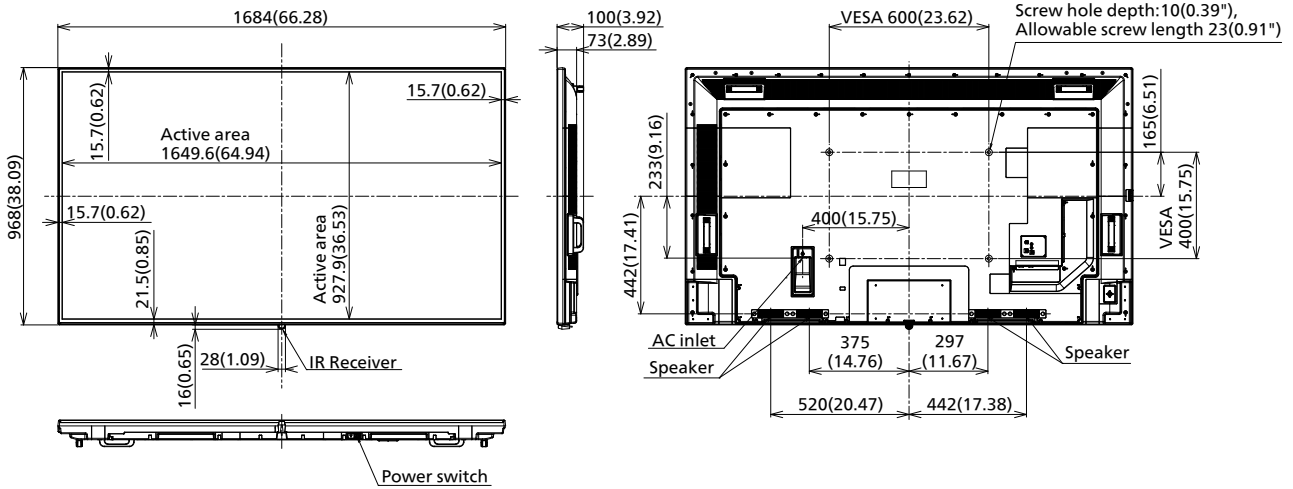

¹ In case of running for a long time, the moving image is recommended to be displayed. If you display a still picture for an extended period, the image retention might remain on the screen. However, image retention can gradually disappear by displaying movie images.

INCLUDED ACCESSORIES

- Remote Control
- Batteries (AA Size) x 2
- AC cord x 2 (EU/UK (approx. 2 m (78.7"))
- IR sensor x 1 (cable length approx. 1480 mm (4.86 ft))
- IR Sensor Holder x 1 (Screw x 3)
- RS232C cable x1 (Approx. 1 m (3.28 ft))
- Clamper x 3

STANDARD (CERTIFICATIONS)

SAFETY REGULATIONS	EN62368-1
RADIATION REGULATIONS	EN55032, EN55035, EN61000-3-2, EN61000-3-3

WIRELESS LAN

Compliance standard	IEEE 802.11 a/b/g/n/ac Dual band (Wireless LAN Standard protocol)
Channel	CH 1-13, CH 36-64, CH 100-140
Communication range	Approx. 30 m (Depends on usage environment)

Bluetooth®

Supported version	Bluetooth® 5.1 with BLE
Profile	HID / A2DP

REMOTE CONTROL TRANSMITTER

Power Requirements	DC 3 V (AA Size batteries x 2)
Operating distance¹	Approx. 7 m/23 ft
Weight	Approx. 111 g (3.92 oz) ncluding batteries
Dimensions (W x H x D)	51 x 161 x 27 mm (2.00" x 6.34" x 1.07")

¹ When operated directly in front of remote control sensor.

OPTIONAL ACCESSORIES

Early warning software	ET-SWA 100 / 105 series

DIMENSIONS

Cautions: This drawing is not a scale
Units: mm (inches)

CONNECTION TERMINAL