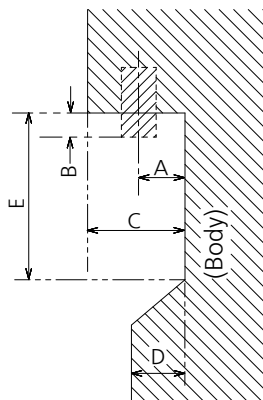

● Drawing of terminals
View from back

Magnified figure of terminal b

Magnified figure of terminal a

Sectional view of terminal a
(HDMI 2 / HDMI 3 / LAN / SERIAL IN)

Terminal a
43CQ2U Terminal (Bottom)

	HDMI	LAN	SERIAL IN
A	0.33 (8.6)	0.39 (10.1)	0.44 (11.4)
B	0.54 (13.9)	0.48 (12.4)	0.43 (11.1)
C	-	-	0.21 (5.2)
D	1.06 (27.0)		

Units : mm (inches)

Sectional view of terminal b
(AUDIO OUT R / AUDIO OUT L / USB /
ANTENNA / CABLE IN / AUDIO IN / PC IN / HDMI 1)

Terminal b
43CQ2U Terminal (Side)

Units : mm (inches)

	AUDIO OUT	USB	ANTENNA/ CABLE IN	AUDIO IN	PC IN	HDMI
A	0.43 (11.1)	0.42 (10.7)	0.45 (11.5)	0.46 (11.7)	0.44 (11.4)	0.33 (8.6)
B	0.45 (11.5)	0.46 (11.8)	0.43 (11.1)	0.42 (10.9)	0.44 (11.2)	0.54 (13.9)
C	0.20 (5.1)	-	0.44 (11.1)	0.11 (2.7)	0.21 (5.1)	-
D	1.05 (26.7)					