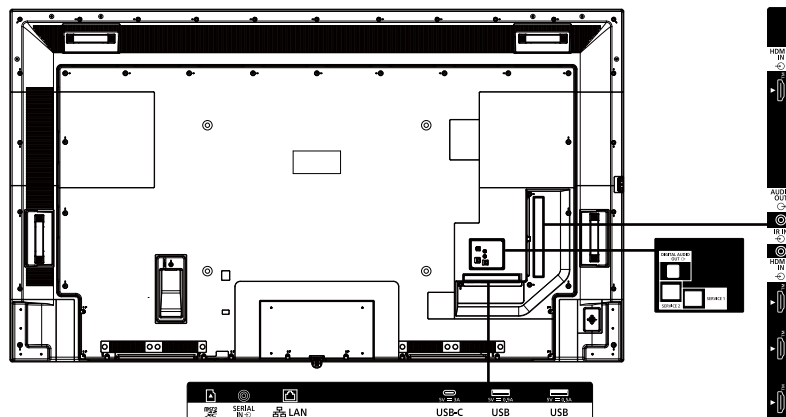

¹ Specifications and appearance are subject to change without notice.