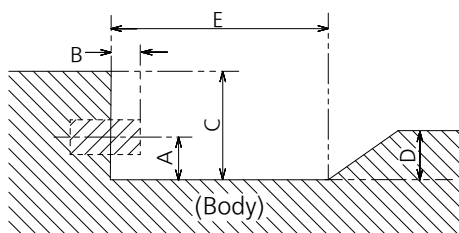

● Drawing of terminals
View from back

Magnified figure of terminal b

Magnified figure of terminal a

Sectional view of terminal a
(HDMI 2 / HDMI 3 / LAN / SERIAL IN)

Terminal a
43CQ2U Terminal (Bottom)

	HDMI	LAN	SERIAL IN
A	0.33 (8.6)	0.39 (10.1)	0.44 (11.4)
B	0.54 (13.9)	0.48 (12.4)	0.43 (11.1)
C	-	-	0.21 (5.2)
D	1.06 (27.0)		

Units : mm (inches)

Sectional view of terminal b
(AUDIO OUT R / AUDIO OUT L / USB /
ANTENNA / CABLE IN / AUDIO IN / PC IN / HDMI 1)

Terminal b
43CQ2U Terminal (Side)

Units : mm (inches)

	AUDIO OUT	USB	ANTENNA/ CABLE IN	AUDIO IN	PC IN	HDMI
A	0.43 (11.1)	0.42 (10.7)	0.45 (11.5)	0.46 (11.7)	0.44 (11.4)	0.33 (8.6)
B	0.45 (11.5)	0.46 (11.8)	0.43 (11.1)	0.42 (10.9)	0.44 (11.2)	0.54 (13.9)
C	0.20 (5.1)	-	0.44 (11.1)	0.11 (2.7)	0.21 (5.1)	-
D	1.05 (26.7)					