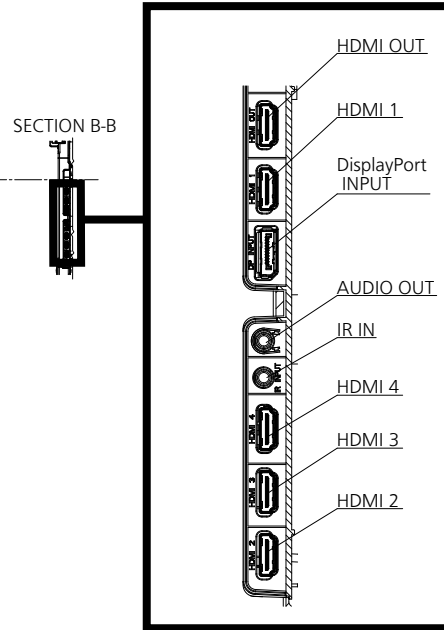

### Note

- An auto detected signal format may be differently displayed from the actual input signal.
- [ i ] shown after the number of dots of resolution means the interlace signal.

● Drawing of terminals

View from back

Magnified figure of terminal b

Magnified figure of terminal a

**Sectional view of terminal a**  
(MICRO SD / SERIAL IN / LAN / USB TYPE-C /  
USB TYPE-A / USB TYPE-A)

**Terminal a**  
65SQE2W Terminal (Bottom)

Units : mm (inches)

	MICRO SD	SERIAL	LAN	USB TYPE-C	USB TYPE-A
A	5.1 (0.2)	7.7 (0.3)	9.3 (0.36)	4.8 (0.18)	7.3 (0.28)
B	-	0.7 (0.02)	5.1 (0.2)	-	-
C	27.0 (1.06)				

**Sectional view of terminal b**  
(HDMI OUT / HDMI 1 / DisplayPort INPUT /  
AUDIO OUT / IR IN / HDMI 4 / HDMI 3 / HDMI 2)