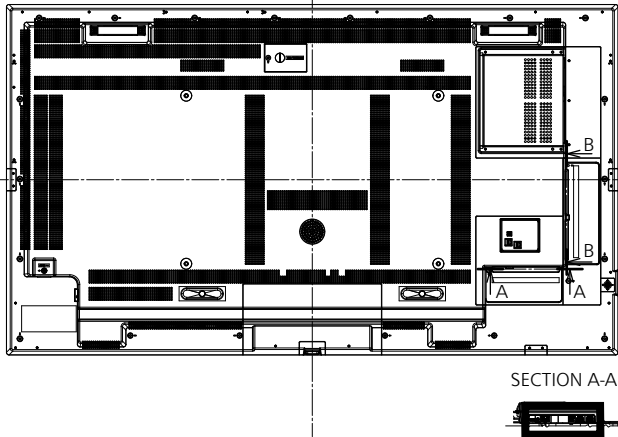

● Drawing of terminals

View from back