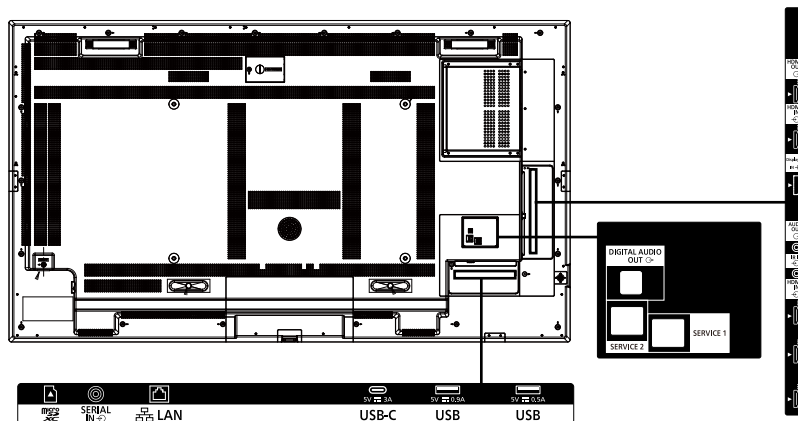

**Bluetooth®**

Supported version	Bluetooth® 5.1 with BLE
Profile	HID / A2DP

**REMOTE CONTROL TRANSMITTER**

Power Requirements	DC 3 V (AA Size batteries x 2)
Operating distance <sup>1</sup>	Approx. 7 m/23 ft
Weight	Approx. 111 g (3.92 oz) including batteries
Dimensions (W x H x D)	51 x 161 x 27 mm (2.00" x 6.34" x 1.07")

<sup>1</sup> When operated directly in front of the display screen.

**OPTIONAL ACCESSORIES**

Early warning software	ET-SWA 100 / 105 series
------------------------	-------------------------

**DIMENSIONS**

Cautions: This drawing is not a scale  
Units: mm (inches)

**CONNECTION TERMINAL**

1 Specifications and appearance are subject to change without notice.