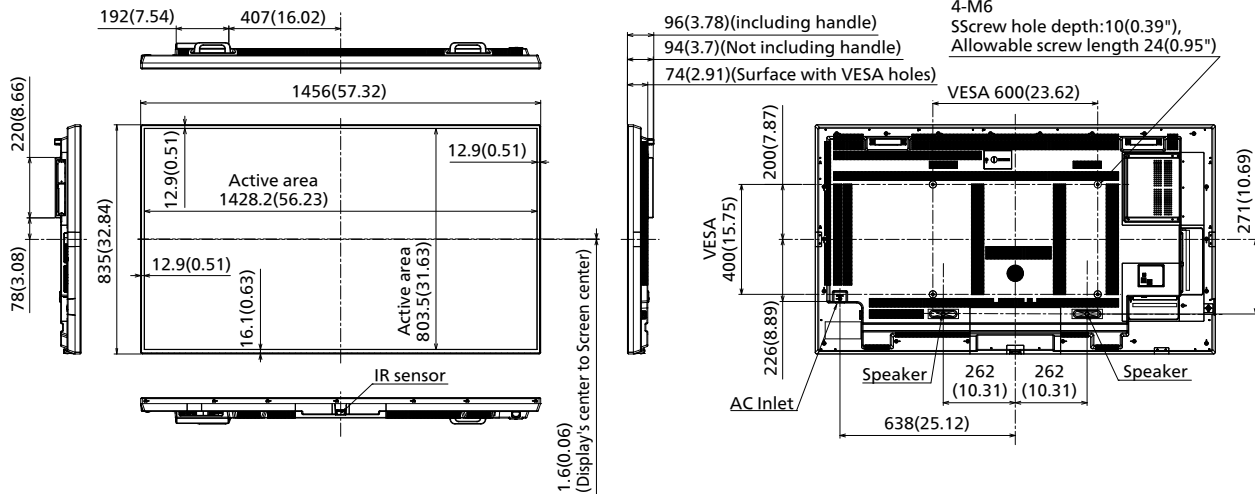

INCLUDED ACCESSORIES

- Remote Control - Batteries (AA Size) x 2
- AC cord x 4 (USA/EU/UK/AUS) (approx. 2 m (78.7"))
- IR sensor x 1 (cable length approx. 1480 mm (4.85 ft))
- IR Sensor Holder x 1 (Screw x 2)
- RS232C cable x1 (Approx. 1 m (3.28 ft)) - Clamper x 3

STANDARD (CERTIFICATIONS)

SAFETY REGULATIONS	UL 62368-1, CSA C22.2 No. 62368-1 EN62368-1 AS/NZS 62368.1
RADIATION REGULATIONS	FCC 47 CFR Part 15 Subpart B, ICES-003 EN55032, EN55035, EN61000-3-2, EN61000-3-3 AS/NZS CISPR 32

WIRELESS LAN

Compliance standard	IEEE 802.11 a/b/g/n/ac Dualband (Wireless LAN Standard protocol)
Channel	CH 1-13, CH 36-64, CH 100-140
Communication range	Approx. 30 m (Depends on usage environment)

Bluetooth®

Supported version	Bluetooth® 5.1 with BLE
Profile	HID / A2DP

REMOTE CONTROL TRANSMITTER

Power Requirements	DC 3 V (AA Size batteries x 2)
Operating distance¹	Approx. 7 m/23 ft
Weight	Approx. 111 g (3.92 oz) including batteries
Dimensions (W x H x D)	51 x 161 x 27 mm (2.00" x 6.34" x 1.07")

¹ When operated directly in front of the display screen.

OPTIONAL ACCESSORIES

Early warning software	ET-SWA 100 / 105 series

DIMENSIONS

Cautions: This drawing is not a scale
Units: mm (inches)