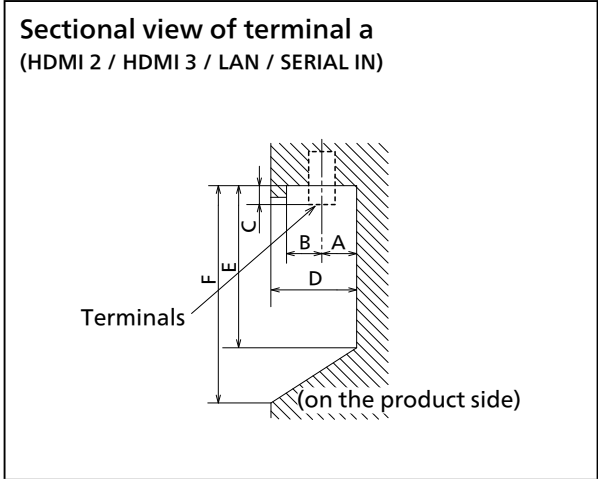

● Drawing of terminals

View from back

Terminal a
55SQ2H Terminal (Bottom)

	HDMI	LAN	SERIAL IN
A	0.33 (8.6)	0.39 (10.1)	0.44 (11.4)
B	0.54 (13.9)	0.48 (12.4)	0.43 (11.1)
C	-	-	0.21 (5.2)
D	1.06 (27.0)		

Units : inches (mm)