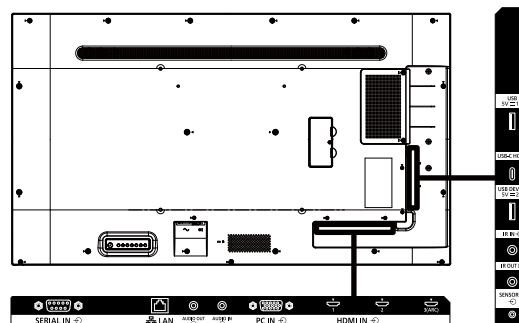

CONNECTION TERMINAL