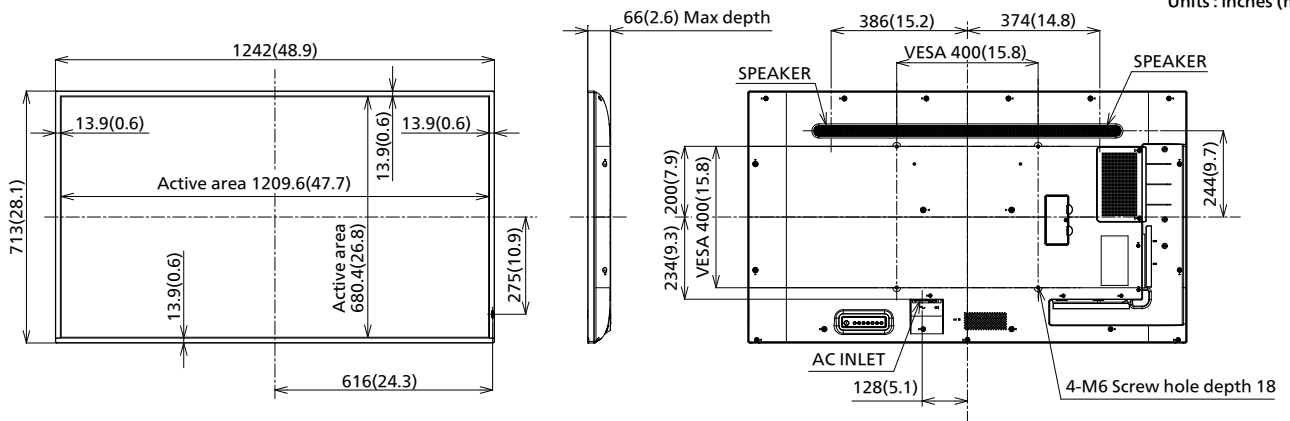

COMPATIBLE SOFTWARE

Multi Monitoring & Control Software (Early Warning Software) compatible Ver. 3.2	Yes
Video Wall Manager compatible Ver. 1.14	Yes
Content management Software compatible Ver. 4.0.0	Yes
Screen Transfer Compatible Ver. 2.3.0	Yes

STANDARD (CERTIFICATIONS)

SAFETY REGULATIONS	UL 62368-1, 3rd Ed. CSA C22.2 NO. 62368-1-14, 3rd Ed. EN 62368-1:2014 AS/NZS 62368-1:2018
RADIATION REGULATIONS	47 CFR FCC Part 15 Subpart B, Class A ANSI C63.4: 2014, ICES-003 Issue7:2020 EN 55032: 2015, N 61000-3-2: 2014 EN 61000-3-3: 2013, EN 55035: 2017 AS/NZS CISPR32:2015

REMOTE CONTROL TRANSMITTER

Power Requirements	DC 3 V (AAA Size batteries x 2)
Operating distance	Approx. 7m¹ (23ft)
Weight	Approx. 63g (2.3oz) ncluding batteries
Dimensons (W x H x D)	48 x 134 x 20 mm (1.9" x 5.3" x 0.8")

¹ When operated directly in front of receptor.

INCLUDED ACCESSORIES

- Remote Control x 1 - Batteries (AAA size) x 2
- AC cord (approx. 2 m (78.7")) - sensor x 1
- Clamper x 2 - SDM-S Attachment - Operating Instruction Book

OPTIONAL ACCESSORIES

Pedestal	TY-ST55PE9
Early warning software	ET-SWA100/105 Series
12G-SDI terminal board	TY-SB01QS
DIGITAL LINK (RX/TX) terminal board	TY-SB01DL

DIMENSIONS

Cautions: This drawing is not a scale
Units : inches (mm)