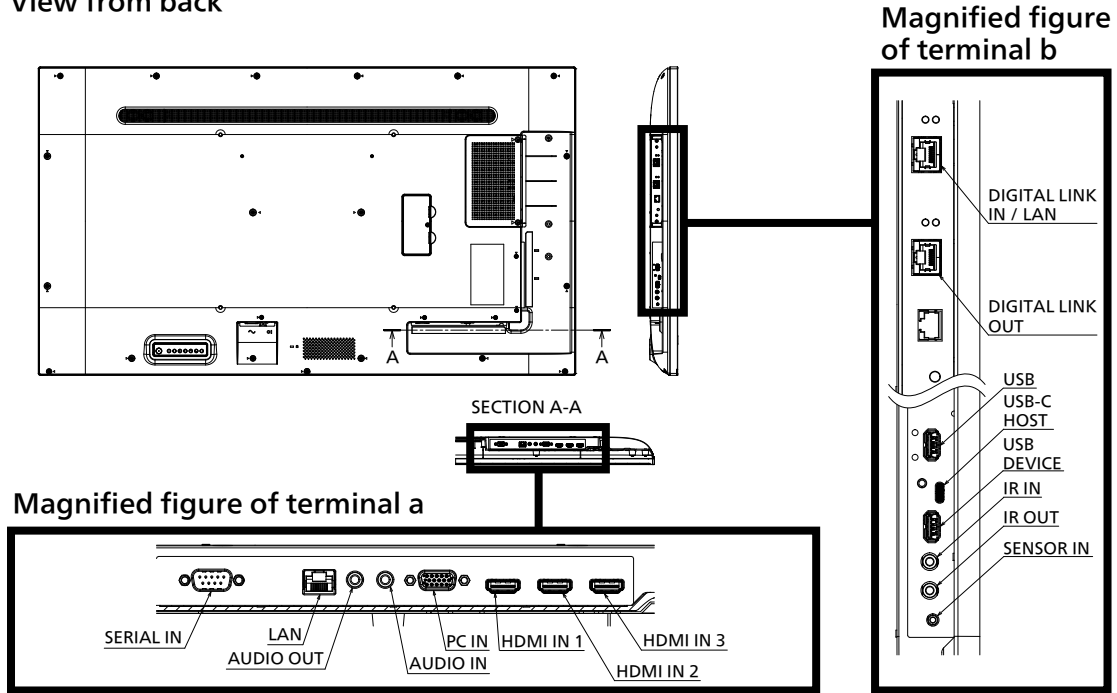

● Drawing of terminals

View from back

Terminal a
55SQ2H Terminal (Bottom)

	HDMI	LAN	SERIAL IN
A	0.33 (8.6)	0.39 (10.1)	0.44 (11.4)
B	0.54 (13.9)	0.48 (12.4)	0.43 (11.1)
C	-	-	0.21 (5.2)
D	1.06 (27.0)		

Units : inches (mm)