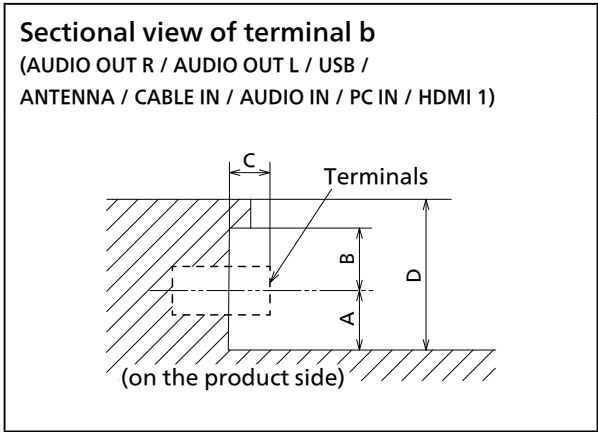

● Drawing of terminals

View from back

Terminal a
55SQ2H Terminal (Bottom)

	HDMI	LAN	SERIAL IN
A	0.33 (8.6)	0.39 (10.1)	0.44 (11.4)
B	0.54 (13.9)	0.48 (12.4)	0.43 (11.1)
C	-	-	0.21 (5.2)
D	1.06 (27.0)		

Units : inches (mm)