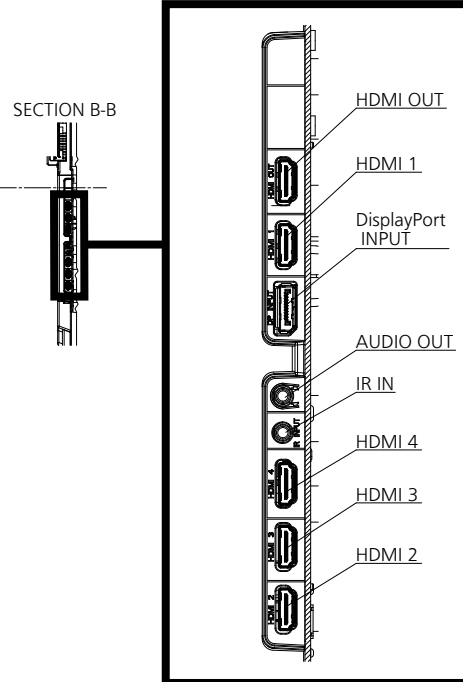

Cautions: This drawing is not a scale  
Units : mm (inches)

**CONNECTION TERMINAL**

<sup>1</sup> Specifications and appearance are subject to change without notice.

**List of correspondence signals**

HDMI 1/2/3/4, DP, USB-C common

Note

- An auto detected signal format may be differently displayed from the actual input signal.
- [ i ] shown after the number of dots of resolution means the interlace signal.

**● Drawing of terminals**

View from back

Magnified figure of terminal b

Magnified figure of terminal a

**Sectional view of terminal a**  
(MICRO SD / SERIAL IN / LAN / USB TYPE-C /  
USB TYPE-A / USB TYPE-A)

**Terminal a**  
**50SQE2W Terminal (Bottom)**

Units : mm (inches)

	MICRO SD	SERIAL	LAN	USB TYPE-C	USB TYPE-A
A	5.1 (0.2)	7.7 (0.3)	9.3 (0.36)	4.8 (0.18)	7.3 (0.28)
B	-	0.7 (0.02)	5.1 (0.2)	-	-
C	27.0 (1.06)				

**Sectional view of terminal b**  
(HDMI OUT / HDMI 1 / DisplayPort INPUT /  
AUDIO OUT / IR IN / HDMI 4 / HDMI 3 / HDMI 2)