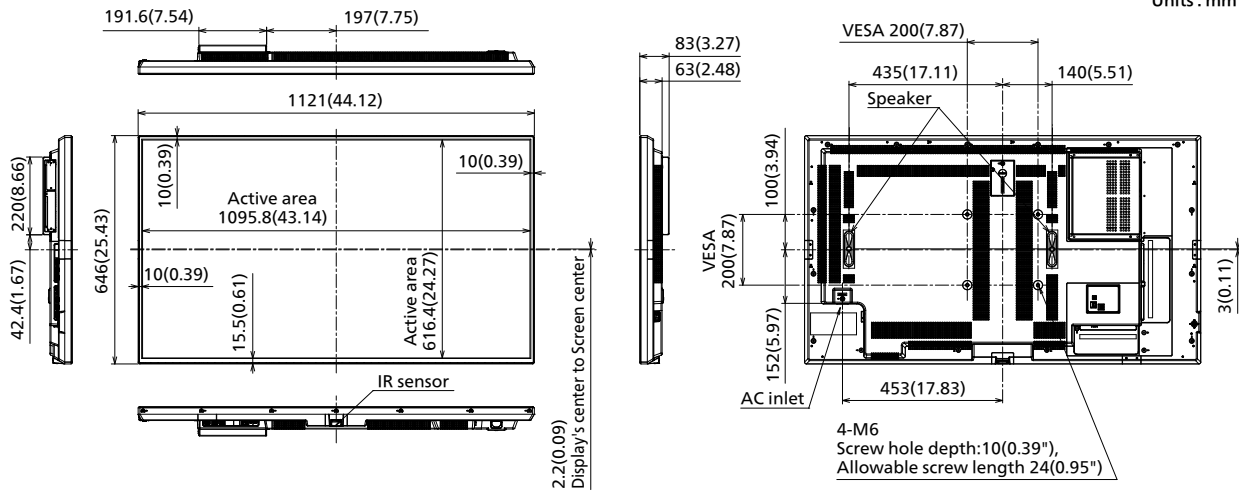

INCLUDED ACCESSORIES

- Remote Control - Batteries (AA Size) x 2
- AC cord x 3 (USA/EU/UK) (approx. 2 m (78.7"))
- IR sensor x 1 (cable length approx. 1480 mm (4.85 ft))
- IR Sensor Holder x 1 (Screw x 2)
- RS232C cable x 1 (Approx. 1 m (3.28 ft)) - Clamper x 3
- VESA spacers x 4 (Spacer : H 22 mm (0.87"), Φ 25 mm (0.99"), Screw : M6 42 mm (1.65"))
- (Spacers H 22 mm (0.87") Φ 25 mm (0.99"))

STANDARD (CERTIFICATIONS)

SAFETY REGULATIONS	UL 62368-1, CSA C22.2 No. 62368-1 EN62368-1
RADIATION REGULATIONS	FCC 47 CFR Part 15 Subpart B, ICES-003 EN55032, EN55035, EN61000-3-2, EN61000-3-3

WIRELESS LAN

Compliance standard	IEEE 802.11 a/b/g/n/ac Dualband (Wireless LAN Standard protocol)
Channel	CH 1-13, CH 36-64, CH 100-140
Communication range	Approx. 30 m (Depends on usage environment)

Bluetooth®

Supported version	Bluetooth® 5.1 with BLE
Profile	HID / A2DP

REMOTE CONTROL TRANSMITTER

Power Requirements	DC 3 V (AA Size batteries x 2)
Operating distance¹	Approx. 7 m/23 ft
Weight	Approx. 111 g (3.92 oz) ncluding batteries
Dimensions (W x H x D)	51 x 161 x 27 mm (2.00" x 6.34" x 1.07")

¹ When operated directly in front of the display screen.

OPTIONAL ACCESSORIES

Early warning software	ET-SWA 100 / 105 series

DIMENSIONS

Cautions: This drawing is not a scale
Units : mm (inches)