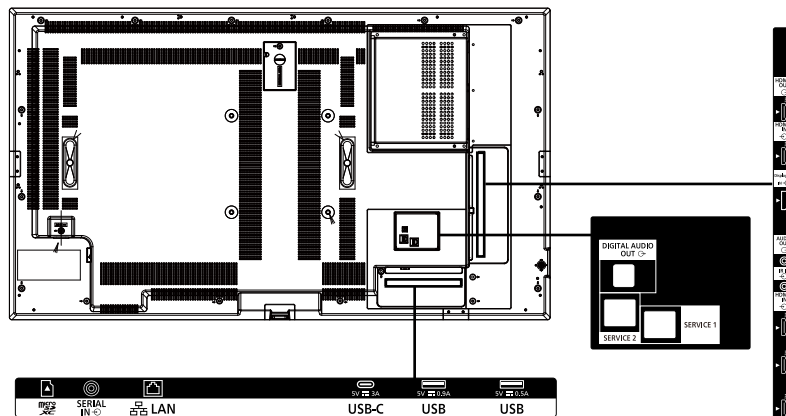

<sup>1</sup> When operated directly in front of the display screen.

**OPTIONAL ACCESSORIES**

Early warning software	ET-SWA 100 / 105 series
------------------------	-------------------------

**DIMENSIONS**

Cautions: This drawing is not a scale  
Units : mm (inches)

**CONNECTION TERMINAL**

<sup>1</sup> Specifications and appearance are subject to change without notice.

**List of correspondence signals**

HDMI 1/2/3/4, DP, USB-C common