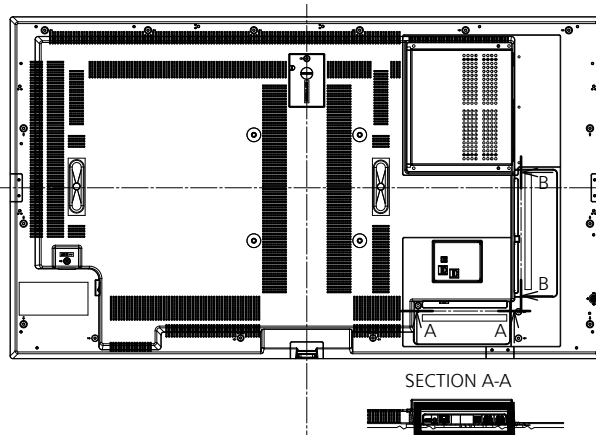

● Drawing of terminals

View from back