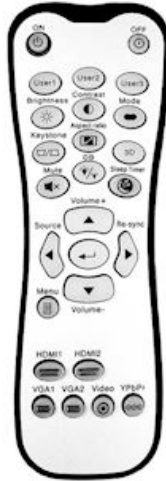

BR-3001B

Remote Control

Backlit IR remote control for select Optoma projectors.

UPC: 796435 22 046 4

Specifications

General

Dimensions (W x D x H)	5.98" x 2.99" x 0.98"
Net weight	0.99 lbs
