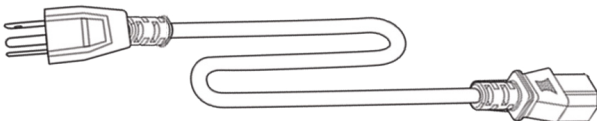

newline

What Comes IN THE BOX

Each Z series panel includes several accessories to make it easy to use your display right out of the box.

From cables, to cleaning kits, here is what comes included with your Z panel:

USB (A-B) x 1 (10ft)

USB Type-C x 1 (10ft)

Audio Cable x 1 (10ft)

HDMI x 1 (10ft)

UL Power Cord x 1 (10ft)

Magnetic Pen x 2

Remote Control x 1
AAA Battery x 2

**Screen Cleaning
Kit x 1**