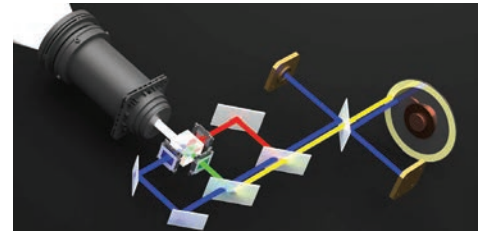

Integrated

- 4K Ready - Display stunning 4K 60P content using NEC's proprietary high performance video processing/scaling chip without the loss of critical details. HDR10 and BT.2020 signals from "Ultra HD Blu-ray" and "4K TV broadcasting" are supported on all digital inputs
- Integrated software applications such as AMX Beacon, Crestron Roomview, Extron XTP and PJ Link allow for complete control system support
- Lower the cost of your installation by eliminating the need for costly reprogramming of a control system. (supports competitors commands, call NEC for complete list)

Flexible

- Enjoy greater installation flexibility with powered motorized bayonet style lenses providing quick and easy exchanges. Lens throw distances range from 2.5 to 68.5 ft
  - New NP44ML-01LK UST lens placing the projector above the screen and out of site (installation may place the projector above the ceiling line)
- Roll-free installation capabilities make these projector ideal for almost any install environment, including portrait orientation
- Up to 60% vertical lens shift and +/- 30% horizontal lens shift capabilities make alignment easy

Laser

- Images appear immediately after power on due to instantaneous start up of the laser
- Dual blue laser systems provide best in class white balance over the life of the projector
- Inorganic optical components create longer lifetime and greater peace of mind