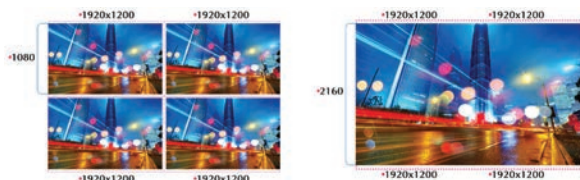

Screen Splitter

NEC is committed to bringing the latest and greatest innovation to projectors. Multi-display capabilities and TileMatrix technologies are integrated into the new PA series projectors. This processing is all done internally and therefore eliminates the additional hardware typically required to produce a beautiful 4K resolution image.

Screen Splitter (Multi Display) by Daisy Chain