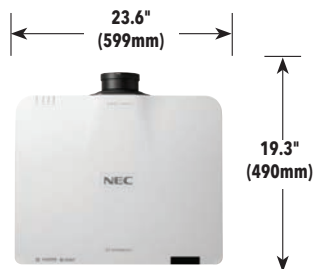

Advanced AccuBlend™ ensures detailed images when non-native resolution sources are connected to the projector

64-step image magnification with location control

Built-in HTTP page for control and monitoring over a LAN network. Email notification of error messages or lamp end-of-life can be sent to remote locations.

WARRANTY

Registered owners receive a five (5) years or 20,000 hours (whichever comes first) parts and labor warranty including InstaCare next business day exchange.

IN THE BOX

Remote control, batteries, power cord, cable cover, user's manual on CD-ROM, quick start guide, product registration card.

ACCESSORIES

RMT-PJ37	Replacement Remote Control
Optional Lenses	NP11FL, NP12ZL, NP13ZL, NP14ZL, NP15ZL, NP40ZL, NP41ZL, NP43ZL, NP44ML-01LK
XPAND X105-RF-1	3D Glasses
XPAND ADO25-RF-X1	RF Emitter
NC1100CM	Ceiling mount
AEC006009	Adjustable Extension Column, 6" - 9"
AEC012018	Adjustable Extension Column, 12" - 18" Adjustable
AEC0203	Extension Column, 2' - 3'
AEC0305	Adjustable Extension Column, 3' - 5'
NP01PW1	Power Cord
RGBCBL-PJPX	RGB Signal Cable

ORDERING MODEL NUMBERS

NP-PA1004UL-B
NP-PA1004UL-B-41
NP-PA1004UL-W
NP-PA1004UL-W-41

		NP-PA1004UL	
LCD Specifications		0.76" LCD w/ MLA	
Light Output (lumens)		10,000 maximum brightness	
Resolution	Native	WUXGA 1920 x 1200	
	Maximum	4K 4096 x 2160	
Contrast Ratio (up to)		3,000,000:1 (with Dynamic Contrast)	
Laser Life (up to)		20,000 hours	
Screen Size (diagonal)		40 to 150 in. / 1.02 to 3.8m, NP11FL: 30 to 500 in. / 0.76 to 12.7m, NP12ZL: 40 to 500 in. / 1.02 to 12.7m, NP13ZL: 50 to 500 in. / 1.27 to 12.7m, NP40ZL, NP41ZL, NP43ZL: 60 to 500 in. / 1.52 to 12.7m, NP14ZL, NP15ZL: 100 to 400 in. / 2.54 to 10.16m, NP44ML-01LK	
Throw Ratio	NP11FL	0.79:1	
	NP12ZL	1.16 - 1.52:1	
	NP13ZL	1.46 - 2.95:1	
	NP14ZL	2.90 - 4.64:1	
	NP15ZL	4.59 - 7.02:1	
	NP44ML-01LK	0.32:1	
	NP40ZL	0.79 - 1.11:1	
	NP41ZL	1.30 - 3.02:1	
NP43ZL	2.99 - 5.93:1		
Projection Distance		2.5 to 68.5 ft. / 0.74 to 20.9m	
Projection Angle		10.3 to 10.8° tele / 13.7 to 14.5° wide	
Lens	Zoom	Motorized	
		NP11FL	-
		NP12ZL	1.3x
		NP13ZL	2.0x
		NP14ZL	1.6x
		NP15ZL	1.52x
		NP44ML-01LK	1.0x
		NP40ZL	1.4x
	Focus	NP41ZL	2.3x
		NP43ZL	2.0x
		Motorized	
		NP11FL	F=2.3, f= 13.2mm, 2.6lbs. / 1.2 kg
		NP12ZL	Manual zoom / focus, F=2.2 to 2.69, f= 19.4 to 25.3mm, 2.6lbs. / 1.2 kg
		NP13ZL	Manual zoom / focus, F= 1.7 to 2.37, f= 24.2 to 48.6mm, 1.6lbs. / 0.84 kg
NP14ZL	Manual zoom / focus, F= 2.2 to 2.64, f= 48.5 to 77.6mm, 2.2lbs. / 1.0 kg		
NP15ZL	Manual zoom / focus, F= 2.2 to 2.7, f= 76.6 to 116.5mm, 2.2lbs. / 1.0 kg		
NP44ML-01LK	Motorized zoom / focus, F=2.0, f= 6.27, 6.8 lbs. / 3.1 kg		
NP40ZL	Motorized zoom / focus, F=2.0 to 2.5, f= 13.3 to 18.6mm, 3.5lbs. / 1.6 kg		
NP41ZL	Motorized zoom / focus, F=1.7 to 2.0, f= 21.8 to 49.8mm, 3.7 lbs. / 1.7 kg		
NP43ZL	Motorized zoom / focus, F=2.2 to 2.6, f= 49.7 to 99.8mm, 3.7 lbs. / 1.7 kg		
Shift	+50/-10% Vertical, +/-30% Horizontal		
Shutter	Laser Shutter		
Keystone Correction		+/- 40° horizontal, +/- 40° vertical	
Synchronization Range	Horizontal	Analog: 15-100kHz, Digital: 15-153kHz	
	Vertical	Analog: 48-120Hz, Digital: 24-120Hz	
Supported Video Standards		NTSC, NTSC4.43, PAL, PAL-60, PAL-M, PAL-N, SECAM	
SD/HD Video Signal Compatibility		480i, 480p, 576i, 576p, 720p, 1080i, 1080p, 4K	
PC Signal Compatibility		VGA, SVGA, XGA, SXGA, SXGA+, UXGA, WUXGA, Quad HD	
Macintosh Compatibility		Yes	
Input Terminals	RGB1 (analog)	VGA 15 pin D-sub, Component video using ADP-CV1E adapter	
	RGB2 (digital)	HDMI (V2.0) w/HDCP (V1.4/2.2)	
	RGB3 (digital)	HDMI (V2.0) w/HDCP (V1.4/2.2)	
	RGB4 (digital)	DisplayPort w/HDCP (V1.3)	
	RGB5 (digital)	HDBaseT w/HDCP (V1.4/2.2)	
	Audio1	Stereo Mini Jack	
Output Terminals	Monitor Out	HDBaseT w/HDCP (V1.4/2.2)	
	Audio Out	Stereo Mini Jack	
	3D Sync Line	3Pin Din	
External Control		RS-232, IR, HDBaseT, DDC/CI, RJ-45, USB (USB 2.0)	
Sync Compatibility		Separate Sync / Composite Sync / Sync on G	
Power Requirements		100-240V AC, 50/60 Hz	
Input Current		11.8A - 5.2A	
Power Consumption (ECO off/ECO Mode/Standby/Standby-Power Saving)		798W / 470W / 0.64W / 0.11	
Installation Orientation		Floor/Front, Floor/Rear, Ceiling/Front, Ceiling/Rear	
Product Dimensions (WxDxH)		23.6 x 8.5 x 19.3 in. / 599 x 216 x 490 mm	
Net Weight		53.1 lbs. / 24.1 kg	
Shipping Dimensions (WxDxH)		28.9 x 14.1 x 24.8 in. / 735 x 359 x 631 mm	
Gross Weight		63.3 lbs. / 28.7 kg	
Fan Noise		35 dB normal / 32 dB eco	
Regulations	US	USA UL60950-1: 2nd edition, FCC Part15 Subpart B(ANSI C63.4:2014)	
	Canada	CAN/CSA C22.2 No.60950-1-07, 2nd Edition, 2014, ICES-003 Issue6(ANSI C63.4:2014)	
Operating	Temperature	41-104°F / 5-40°C	
	Humidity	20-80% non-condensing	
Storage	Temperature	14-122°F / -10-50°C	
	Humidity	20% - 80% (non-condensing)	
Ordering Model Number		NP-PA1004UL-W