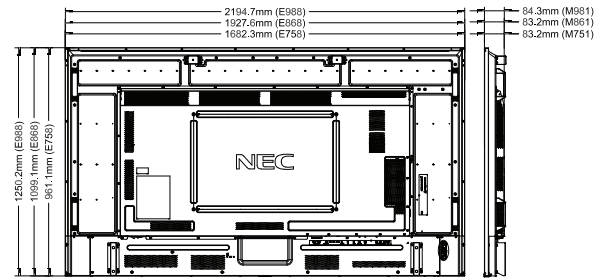

MODEL		E758	E868	E988
LCD MODULE	Panel Technology	IPS		
	Viewable Image Size	75"	86"	98"
	Native Resolution	3840 x 2160		
	Brightness (Typical/Minimum)	350 cd/m²		
	Contrast Ratio (Typical)*	1200:1 (without local dimming)		1100:1 (without local dimming)
	Viewing Angle	178° Vert., 178° Hor. (89U/89D/89L/89R) @ CR> 10		
	Aspect Ratio	16:9		
	Color Gamut	72% NTSC	70% NTSC	
	Displayable Colors	Over 1.07 Billion (10bit)		
	Orientation	Landscape and Portrait		
	Panel Haze (%)	25%	28%	
CONNECTIVITY	Input Terminals	Digital	HDMI (2.0 x 3 with HDCP 2.2)	
		Analog	VGA 15-pin D-Sub, Stereo Mini Jack 3.5mm	
		Audio	Digital Audio through HDMI x 3, Stereo Mini Jack	
		External Control	RS-232C, LAN (100Mb) with limitation	
		Data	USB 2.0 (Media Player Auto Playback), USB Type-C x 1	
	Output Terminals	Digital	N/A	
		Analog	N/A	
		Audio	Headphone out (Mini Jack)	Line Out (Mini Jack)
		External Control	N/A	
		USB Type-C Power Delivery	5V/3A	
POWER CONSUMPTION	On (Typ/Max Brightness/All Max)	145W/180W/250W	205W/255W/330W	200W/275W/350W
	Network Standby	2W		
	Normal Standby	0.5W		
	Current Rating	1.2A - 2.8A @ 100V - 240V	1.5A - 3.7A @ 100V - 240V	1.6A - 3.9A @ 100V - 240V
	Speaker Rating	Integrated 10W x 10W		
PHYSICAL SPECIFICATIONS	Bezel Width (LR, T/B)	14.3 x 14.3 x 14.3 x 14.8mm		15.9 x 15.9 x 15.9 x 15.9
	Net Dimensions (Without stand; W x H x D)	1682.30 x 961.10 x 83.2mm 66.23 x 37.84 x 3.28 in.	1929.60 x 1099.10 x 83.2mm 75.89 x 43.27 x 3.28 in.	2194.70 x 1250.20 x 84.3mm 86.40 x 49.22 x 3.32 in.
	Net Weight (Without Stand)	80.0 lbs. / 36.30kg	101.4 lbs. / 46.0kg	144.2 lbs. / 65.4kg
	VESA Hole Configuration	600 x 400mm (M8)		
SENSORS	Ambient Light Sensor	Integrated		
	Human Sensor	N/A		
	Temperature Sensor	Internal Sensors		
NFC Sensor	NFC Sensor	N/A		
ENVIRONMENTAL CONDITIONS	Operating Temperature	32-104°F / 0-40°C		
	Operating Humidity	20-80%		
	Operating Altitude	3000m (9843ft)		
LIMITED WARRANTY	3 years Advanced Replacement			
ADDITIONAL FEATURES	Integrated USB Media Player, Variable picture modes (Dynamic/Standard/Energy Savings/ Conferencing/HighBright/Custom/HDR), Advanced Video/Audio Settings, Wake on Video Signal, HDR 10 Support, Variable Sound Modes (Standard/Music/Movie/Custom), CEC Communication, First and Custom Detect Options, Sleep Timer, Built-In closed captioning, Integrated Ambient Light Sensor, Integrated Temperature Sensors, Local Dimming, Power USB (5V/3A)Amx/CEC/Crestron Connected SupportJoy Stick (Key Guide)NaViSet Administrator 2 CompatibleLAN or RS232 Communication (limited), USB-C Port for power delivery			
ENERGY STAR	8.0			
SHIPS WITH	Power Cord, 3.0m HDMI Cable, Wireless Remote Control, Batteries, Setup Manual,			
Optional Speakers	N/A		SP-RM3A	
Optional Stand	ST-801			
Other Accessories	Table Top Stand (ST-801), Tilt Wall Mount (WMK-7598T)			

Tabletop Stand

ST-801

Wall Mount

WMK-7598T

*Portrait orientation not supported for E758