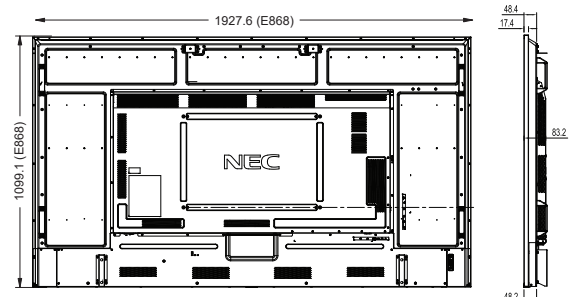

MODEL		E758	E868 (Coming Soon)	
LCD MODULE	Panel Technology	IPS		
	Viewable Image Size	75"	86"	
	Native Resolution	3840 x 2160		
	Brightness (Typical/Minimum)	350 cd/m²		
	Contrast Ratio (Typical)*	1200:1 (without local dimming)		
	Viewing Angle	178° Vert., 178° Hor. (89U/89D/89L/89R) @ CR>10		
	Aspect Ratio	16:9		
	Color Gamut	72% NTSC		
	Displayable Colors	Over 1.07 Billion (10bit)		
	Orientation	Landscape and Portrait		
	Panel Haze (%)	25		
CONNECTIVITY	Input Terminals	Digital	HDMI (2.0 x 3 with HDCP 2.2)	
		Analog	VGA 15-pin D-Sub, Stereo Mini Jack 3.5mm	
		Audio	Digital Audio through HDMI x 3, Stereo Mini Jack	
		External Control	RS-232C, LAN (100Mb) with limitation	
	Data	USB 2.0 (Media Player Auto Playback), USB Type-C x 1		
	Output Terminals	Digital	N/A	
		Analog	N/A	
		Audio Amplifier	Stereo Mini Jack 3.5mm	
		External Control	N/A	
		USB Type-C Power Delivery	5V/3A	
POWER CONSUMPTION		On (Typ/Max Brightness/All Max)	145W/180W/250W	205W/255W/330W
	Network Standby	2W		
	Normal Standby	0.5W		
	Current Rating	1.2A - 2.8A @ 100V - 240V	1.5A - 3.7A @ 100V - 240V	
	Speaker Rating	Integrated 10W x 10W		
PHYSICAL SPECIFICATIONS	Bezel Width (L/R, T/B)	14.3 x 14.3 x 14.3 x 14.8mm		
	Net Dimensions (Without stand; W x H x D)	1682.30 x 961.10 x 83.2mm 66.23 x 37.84 x 3.28 in.	1929.60 x 1099.10 x 83.2mm 75.89 x 43.27 x 3.28 in.	
	Net Weight (Without Stand)	80.0 lbs. / 36.30kg	101.4 lbs. / 46.0kg	
	VESA Hole Configuration	400 x 600mm (M8)		
SENSORS	Ambient Light Sensor	Integrated		
	Human Sensor	N/A		
	Temperature Sensor	Internal Sensors		
NFC Sensor	NFC Sensor	N/A		
ENVIRONMENTAL CONDITIONS	Operating Temperature	32-104°F / 0-40°C		
	Operating Humidity	20-80%		
	Operating Altitude	3000m (9843ft)		
LIMITED WARRANTY	3 years Advanced Replacement			
ADDITIONAL FEATURES	Integrated USB Media Player, Variable picture modes (Dynamic/Standard/Energy Savings/ Conferencing/HighBright/Custom/HDR), Advanced Video/Audio Settings, HDR 10 Support, Variable Sound Modes (Standard/Music/Movie/Custom), CEC Communication, First and Custom Detect Options, Sleep Timer, Built-In closed captioning, Integrated Ambient Light Sensor, Integrated Temperature Sensors, Local Dimming, Power USB (5V/3A)Amx/CEC/Creston Connected SupportJoy Stick (Key Guide)Nav/ISet Administrator 2 CompatibleLAN or RS232 Communication (limited), USB-C Port for power delivery			
SHIPS WITH	Power Cord, 3.0m HDMI Cable, Wireless Remote Control, Batteries, Setup Manual,			
Optional Speakers	N/A			
Optional Stand	ST-801			
Other Accessories	Table Top Stand (ST-801), Tilt Wall Mount (WMK-7598T)			

Tabletop Stand

ST-801