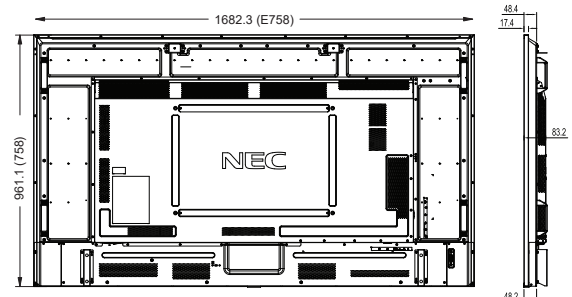

MODEL		E758	E868 (Coming Soon)	
LCD MODULE	Panel Technology	IPS		
	Viewable Image Size	75"	86"	
	Native Resolution	3840 x 2160		
	Brightness (Typical/Minimum)	350 cd/m²		
	Contrast Ratio (Typical)*	1200:1 (without local dimming)		
	Viewing Angle	178° Vert., 178° Hor. (89U/89D/89L/89R) @ CR>10		
	Aspect Ratio	16:9		
	Color Gamut	72% NTSC		
	Displayable Colors	Over 1.07 Billion (10bit)		
	Orientation	Landscape and Portrait		
	Panel Haze (%)	25		
CONNECTIVITY	Input Terminals	Digital	HDMI (2.0 x 3 with HDCP 2.2)	
		Analog	VGA 15-pin D-Sub, Stereo Mini Jack 3.5mm	
		Audio	Digital Audio through HDMI x 3, Stereo Mini Jack	
		External Control	RS-232C, LAN (100Mb) with limitation	
	Data	USB 2.0 (Media Player Auto Playback), USB Type-C x 1		
	Output Terminals	Digital	N/A	
		Analog	N/A	
		Audio Amplifier	Stereo Mini Jack 3.5mm	
		External Control	N/A	
		USB Type-C Power Delivery	5V/3A	
POWER CONSUMPTION		On (Typ/Max Brightness/All Max)	145W/180W/250W	205W/255W/330W
	Network Standby	2W		
	Normal Standby	0.5W		
	Current Rating	1.2A - 2.8A @ 100V - 240V	1.5A - 3.7A @ 100V - 240V	
	Speaker Rating	Integrated 10W x 10W		
PHYSICAL SPECIFICATIONS	Bezel Width (L/R, T/B)	14.3 x 14.3 x 14.3 x 14.8mm		
	Net Dimensions (Without stand; W x H x D)	1682.30 x 961.10 x 83.2mm 66.23 x 37.84 x 3.28 in.	1929.60 x 1099.10 x 83.2mm 75.89 x 43.27 x 3.28 in.	
	Net Weight (Without Stand)	80.0 lbs. / 36.30kg	101.4 lbs. / 46.0kg	
	VESA Hole Configuration	400 x 600mm (M8)		
SENSORS	Ambient Light Sensor	Integrated		
	Human Sensor	N/A		
	Temperature Sensor	Internal Sensors		
NFC Sensor	NFC Sensor	N/A		
ENVIRONMENTAL CONDITIONS	Operating Temperature	32-104°F / 0-40°C		
	Operating Humidity	20-80%		
	Operating Altitude	3000m (9843ft)		
LIMITED WARRANTY	3 years Advanced Replacement			
ADDITIONAL FEATURES	Integrated USB Media Player, Variable picture modes (Dynamic/Standard/Energy Savings/ Conferencing/HighBright/Custom/HDR), Advanced Video/Audio Settings, HDR 10 Support, Variable Sound Modes (Standard/Music/Movie/Custom), CEC Communication, First and Custom Detect Options, Sleep Timer, Built-In closed captioning, Integrated Ambient Light Sensor, Integrated Temperature Sensors, Local Dimming, Power USB (5V/3A)Amx/CEC/Creston Connected SupportJoy Stick (Key Guide)Nav/ISet Administrator 2 CompatibleLAN or RS232 Communication (limited), USB-C Port for power delivery			
SHIPS WITH	Power Cord, 3.0m HDMI Cable, Wireless Remote Control, Batteries, Setup Manual,			
Optional Speakers	N/A			
Optional Stand	ST-801			
Other Accessories	Table Top Stand (ST-801), Tilt Wall Mount (WMK-7598T)			

Tabletop Stand

ST-801