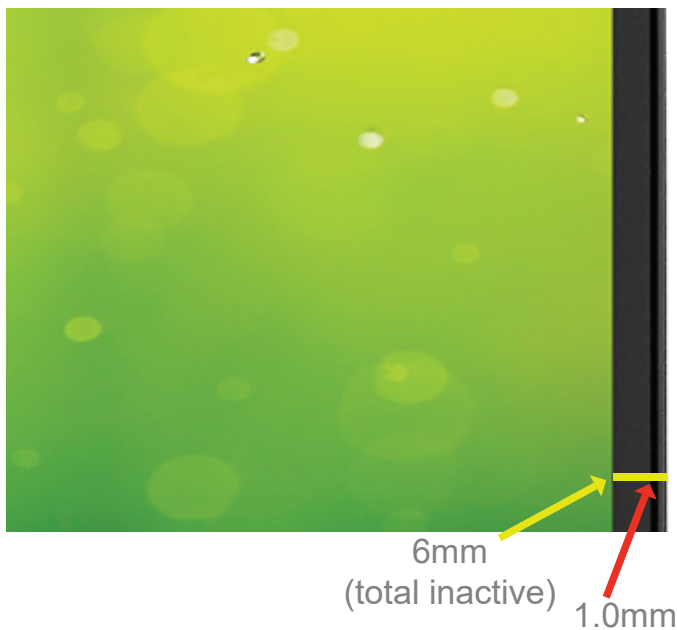

MultiSync® E Series Ultra Narrow Features

Ultra Thin Design

The MultiSync® E Series Ultra Narrow displays feature some of the industry's smallest bezels at 1.0mm on each side. In addition, the slim cabinet is only 43.2mm from the front of the panel to the VESA mounting plate and the panel portion of the monitor is a thin 18.1mm.