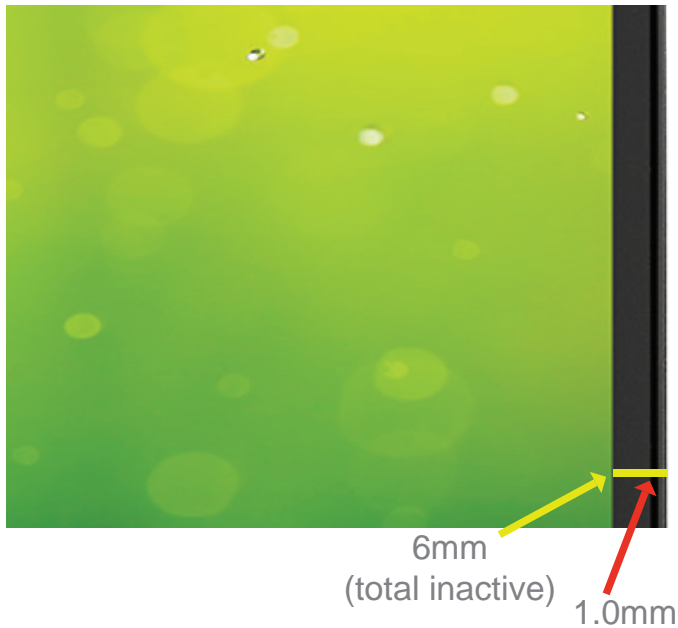

MultiSync® E Series Ultra Narrow Features

Ultra Thin Design

The MultiSync® E Series Ultra Narrow displays feature some of the industry's smallest bezels at 1.0mm on each side. In addition, the slim cabinet is only 43.2mm from the front of the panel to the VESA mounting plate and the panel portion of the monitor is a thin 18.1mm.