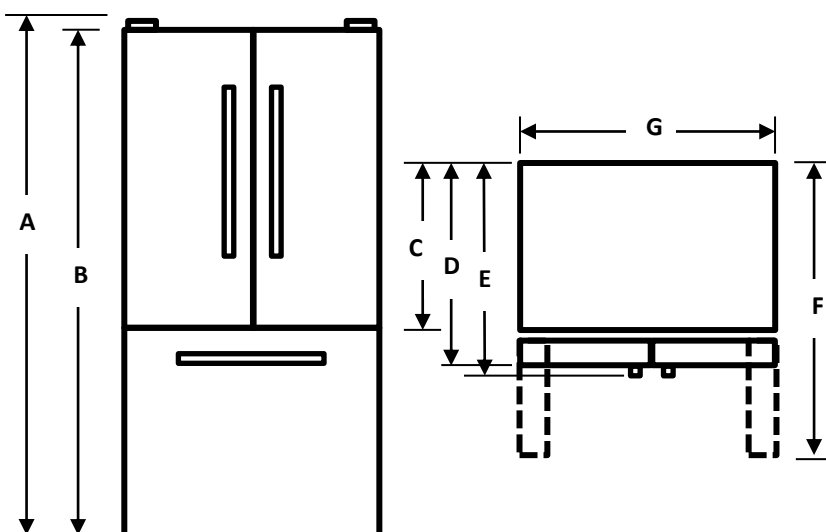

Model MRF266N6CWE White

TECHNICAL SPECIFICATIONS

Performance	
Model#	MRF266N6CWE
Total Capacity (Ft³)	26.6
Refrigerator/ Freezer Capacity (cu ft)	18.81/7.76
Counter-Depth	No
Energy Efficiency Class	E*Star
Inverter Compressor	Yes
Evaporator	Single
Noise Level (dB(A))	43
General Features	
Water Dispenser	Internal
Water Filter (Capacity)	6 Months /300 Gallons
Ice Maker	Installed
Control Type	Electronic
Super Freeze	Yes
Super cool	Yes
Energy saver	Yes
Door Alarm	Yes
Number of Doors	3
Door Design	Flat
Handle	Grip
Door Material	White PCM
Refrigerant	R600a
Refrigeration Compartment	
Temperature Range	34°F to 47°F
Air Flow	Multi-Air Flow
Shelf	4 Half Width (1 Half Sliding)
Door Bins	6 Adjustable- Gallon Door Storage
Storage Drawer	2 Half Crispers & 1 Full Width Pantry
Lighting	LED Top
Freezer Compartment	
Temperature Range	-12°F to 6°F
Drawers	2 Full Extension
Ice Maker	Yes
Shipping Information	
Carton Dimensions (WxDxH)(in.)	38.1 X 35.7 X 74.6
Net Weight/Gross Weight (lbs.)	262/289
UPC Code	810088362880

INSTALLATION DIMENSION

Overall Dimension	Height to top of hinge(in.) A	70.00
	Height to top of case(in.) B	68.74
	Case depth without door(in.) C	28.35
	Case depth with door(in.) D	33.07
	Depth with handle(in.) E	35.40
	Depth with fresh door open 90 degree (in.) F	48.00
	Width(in.) G	35.98
Air Clearance	Each side(in.)	0.5
	Top(in.)	2.0
	Back(in.)	2.0

FRONT VIEW

TOP VIEW

All product, product specifications, and data are subject to change without notice to improve reliability, function, design or otherwise.
©2020 Hisense USA. All rights reserved

Hisense USACorporation
7310 McGinnis Ferry Road, Suwanee, GA, 30024
1-877-465-3566
www.hisense-usa.com