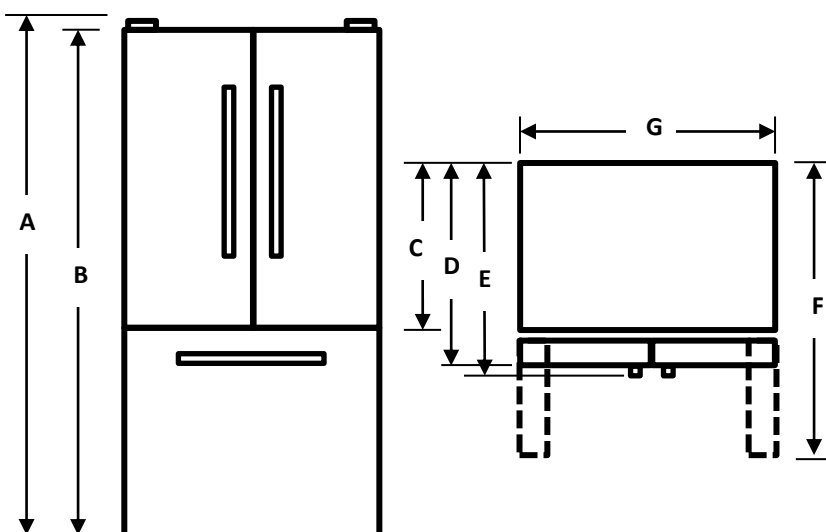

TECHNICAL SPECIFICATIONS

Performance	
Model#	MRF266N6CSE
Total Capacity (Ft³)	26.6
Refrigerator/ Freezer Capacity (cu ft)	18.81/7.76
Counter-Depth	No
Energy Efficiency Class	E*Star
Inverter Compressor	Yes
Evaporator	Single
Noise Level (dB(A))	43
General Features	
Water Dispenser	Internal
Water Filter (Capacity)	6 Months /300 Gallons
Ice Maker	Installed
Control Type	Electronic
Super Freeze	Yes
Super cool	Yes
Energy saver	Yes
Door Alarm	Yes
Number of Doors	3
Door Design	Flat
Handle	Grip
Door Material	Stainless Steel (Fingerprint Resistant)
Refrigerant	R600a
Refrigeration Compartment	
Temperature Range	34°F to 47°F
Air Flow	Multi-Air Flow
Shelf	4 Half Width (1 Half Sliding)
Door Bins	6 Adjustable- Gallon Door Storage
Storage Drawer	2 Half Crispers & 1 Full Width Pantry
Lighting	LED Top
Freezer Compartment	
Temperature Range	-12°F to 6°F
Drawers	2 Full Extension
Ice Maker	Yes
Shipping Information	
Carton Dimensions (WxDxH)(in.)	38.1 X 35.7 X 74.6
Net Weight/Gross Weight (lbs.)	262/289
UPC Code	810088360626

INSTALLATION DIMENSION

Overall Dimension	Height to top of hinge(in.) A	70.00
	Height to top of case(in.) B	68.74
	Case depth without door(in.) C	28.35
	Case depth with door(in.) D	33.07
	Depth with handle(in.) E	35.40
	Depth with fresh door open 90 degree (in.) F	48.00
	Width(in.) G	35.98
Air Clearance	Each side(in.)	0.5
	Top(in.)	2.0
	Back(in.)	2.0

FRONT VIEW

TOP VIEW

All product, product specifications, and data are subject to change without notice to improve reliability, function, design or otherwise.
©2020 Hisense USA. All rights reserved

Hisense USACorporation
7310 McGinnis Ferry Road. Suwanee. GA. 30024
1-877-465-3566
www.hisense-usa.com