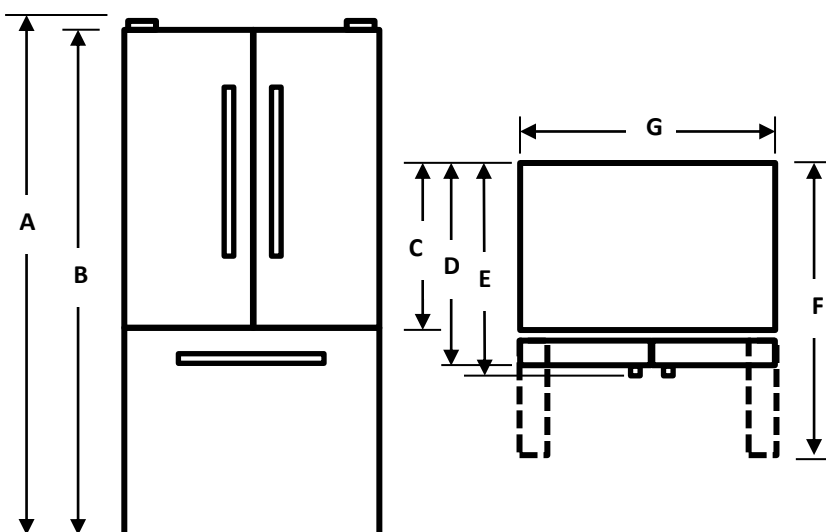

Model MRF266N6CBE BLACK

TECHNICAL SPECIFICATIONS

Performance	
Model#	MRF266N6CBE
Total Capacity (Ft³)	26.6
Refrigerator/ Freezer Capacity (cu ft)	18.81/7.76
Counter-Depth	No
Energy Efficiency Class	E*Star
Inverter Compressor	Yes
Evaporator	Single
Noise Level (dB(A))	43
General Features	
Water Dispenser	Internal
Water Filter (Capacity)	6 Months /300 Gallons
Ice Maker	Installed
Control Type	Electronic
Super Freeze	Yes
Super cool	Yes
Energy saver	Yes
Door Alarm	Yes
Number of Doors	3
Door Design	Flat
Handle	Grip
Door Material	Black PCM
Refrigerant	R600a
Refrigeration Compartment	
Temperature Range	34°F to 47°F
Air Flow	Multi-Air Flow
Shelf	4 Half Width (1 Half Sliding)
Door Bins	6 Adjustable- Gallon Door Storage
Storage Drawer	2 Half Crispers & 1 Full Width Pantry
Lighting	LED Top
Freezer Compartment	
Temperature Range	-12°F to 6°F
Drawers	2 Full Extension
Ice Maker	Yes
Shipping Information	
Carton Dimensions (WxDxH)(in.)	38.1 X 35.7 X 74.6
Net Weight/Gross Weight (lbs.)	262/289
UPC Code	810088362941

INSTALLATION DIMENSION

Overall Dimension	Height to top of hinge(in.) A	70.00
	Height to top of case(in.) B	68.74
	Case depth without door(in.) C	28.35
	Case depth with door(in.) D	33.07
	Depth with handle(in.) E	35.40
	Depth with fresh door open 90 degree (in.) F	48.00
	Width(in.) G	35.98
Air Clearance	Each side(in.)	0.5
	Top(in.)	2.0
	Back(in.)	2.0

FRONT VIEW

TOP VIEW

All product, product specifications, and data are subject to change without notice to improve reliability, function, design or otherwise.
©2020 Hisense USA. All rights reserved

Hisense USACorporation
7310 McGinnis Ferry Road, Suwanee, GA, 30024
1-877-465-3566
www.hisense-usa.com