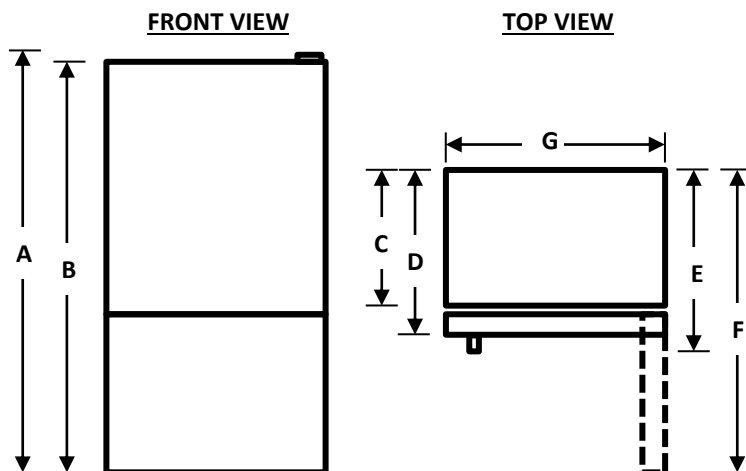

True Counter Depth Size

Full-width Drawer

LED Lighting

Gallon Door Storage

The Hisense 17.2 cu. ft. bottom-mounted refrigerator provides ample food storage space. A slim, modern design that fits into 33-inch-wide spaces. Just right for kitchens with limited floor space. A full-width pantry drawer is ideal for deli & cheese storage. Gallon-size door bins provide easy access to milk and beverage containers. Two full-width freezer drawers make it easy to organize your frozen foods.

### TECHNICAL SPECIFICATIONS

Performance	
Total Capacity (Ft³)	17.2
Refrigerator/ Freezer Capacity(Ft³)	12.1 / 5.1
Counter-Depth	Yes
Energy Efficiency Class	E/Star
Evaporator	Single
Noise Level (dB(A))	43
General Features	
Control Type	Electronic
Super Freeze	Yes
Super cool	Yes
Energy saver	Yes
Door Alarm	Yes
Number of Doors	2
Reversible Doors	Yes
Door Design	Round
Handle	Grip
Door Material	Black PCM
Leveling Legs	Yes
Refrigerant	R600a
Refrigeration Compartment	
Temperature Range	36°F to 46°F
Air Flow	Multi-Air Flow
Shelf	2 Full Width Glass
Door Bins	4 Half and 1 Full Gallon Bin
Door Bin Color	Transparent
Storage Drawer	1 Full Width Drawer
Lighting	LED Top
Freezer Compartment	
Temperature Range	-11°F to 5°F
Drawers	2 Full Extension
Drawer Shelf	No
Ice Maker	No
Lighting	No
Product	
Carton Dimensions (WxDxH)(in.)	33.15 X 28.70 X 71.62
Net Weight/Gross Weight (lbs.)	196/214
UPC Code	810088364181

### INSTALATION DIMENSION

Overall Dimension	Height to top of hinge(in.) <b>A</b>	69.10
	Height to top of case(in.) <b>B</b>	68.50
	Case depth without door(in.) <b>C</b>	23.62
	Case depth with door(in.) <b>D</b>	27.01
	Case depth with door handle (in.) <b>E</b>	28.94
	Depth with door open 90 degree (in.) <b>F</b>	55.79
	Width(in.) <b>G</b>	31.10
Air Clearance	Each side(in.)	1.0
	Top(in.)	1.0
	Back(in.)	2.0