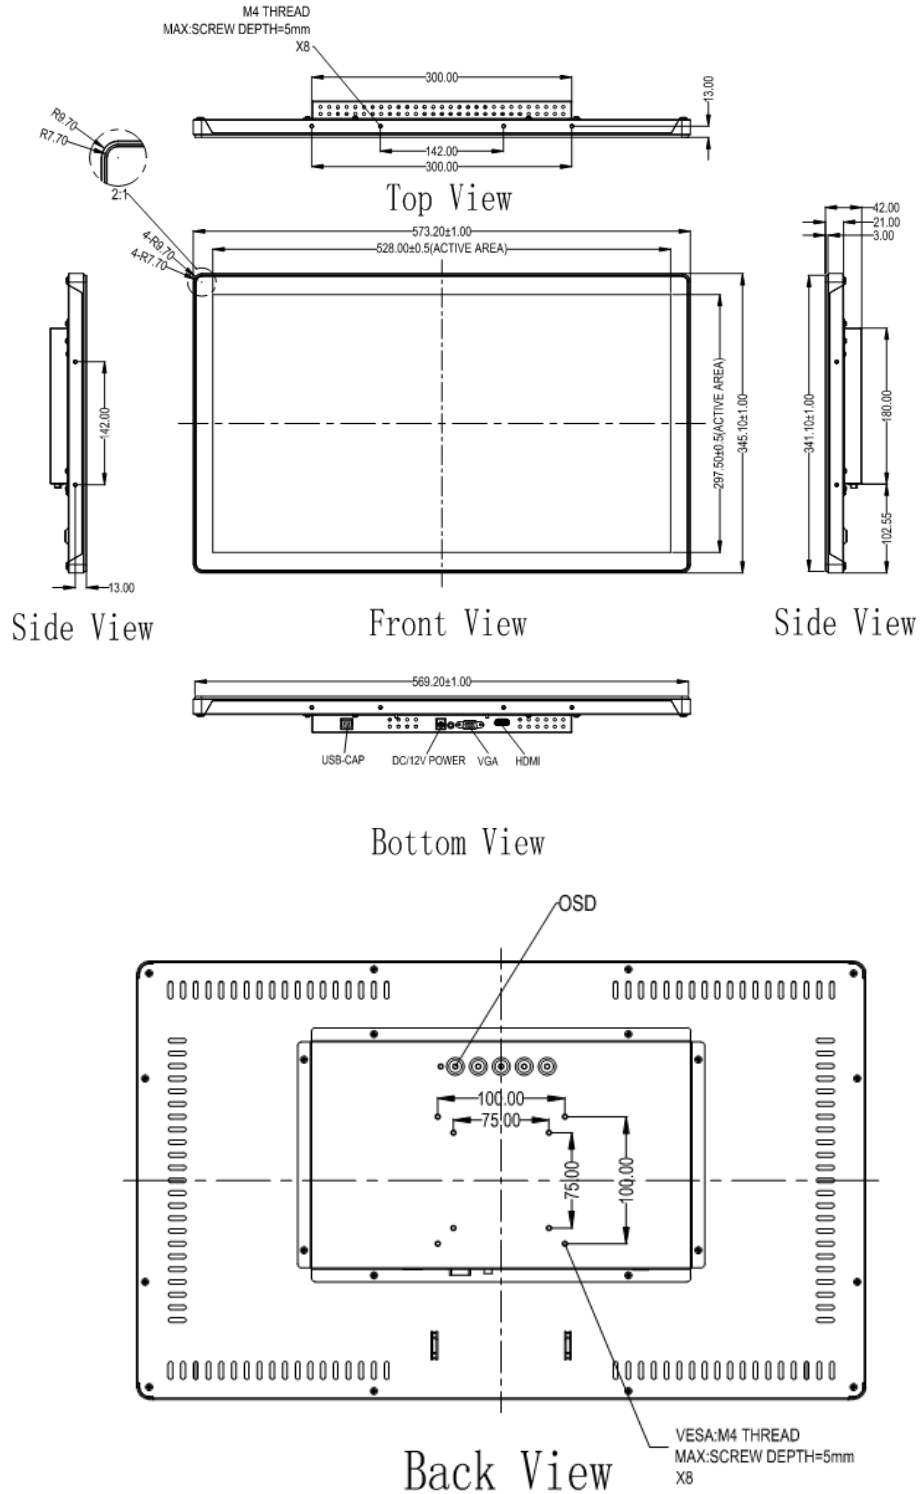

Technical Drawings

Mimo Monitors
743 Alexander Rd. Suite 15
Princeton, NJ 08540

info@mimomonitors.com
Sales: **1-855-YES-MIMO (937-6466)**