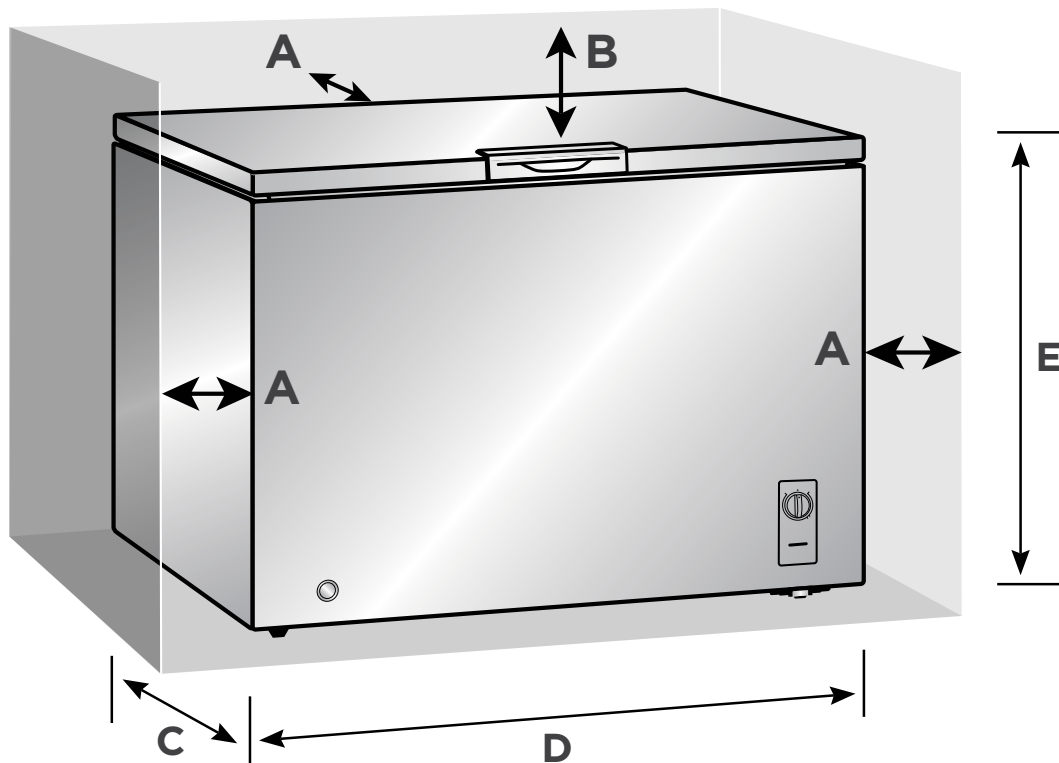

Multi-Angle Hinge Design

Allows the lid to stay open between 45 and 75 degrees for easy packing and unpacking. You don't need to hold the lid up with your hands allowing you to pack and unpack faster.

5.0 Cu. Ft. Chest Freezer
Model MRC05M4AWW, MRC050S0AWW

7.0 Cu. Ft. Chest Freezer
Model MRC07M4AWW, MRC070S0AWW

10.2 Cu. Ft. Chest Freezer
Model WHS-384C1

SPECIFICATIONS

Models			MRC05M4AWW MRC050S0AWW	MRC07M4AWW MRC070S0AWW	WHS-384C1
Total Capacity		cu. ft.	5.0	7.0	10.2
Approximate Frozen Food Storage Capacity		lbs	175	245	357
FEATURES					
Control Type			Mechanical	Mechanical	Mechanical
Defrost Drain			Yes	Yes	Yes
Defrost Type			Manual	Manual	Manual
Bulk Storage Basket			1, Wire	1, Wire	1, Wire
EXTERIOR APPEARANCE & INSTALLATION					
Handle Type			Recessed	Recessed	Recessed
Leveling Legs			Yes	Yes	Yes
PERFORMANCE DATA					
Energy Consumption		kwh/yr	218	250	238
Electrical Requirements			115V/60Hz	115V/60Hz	115V/60Hz
Temperature	Min	°F/°C	-13 / -25	-13 / -25	-13 / -25
	Max	°F/°C	-0.4 / -18	-0.4 / -18	-0.4 / -18
Dimensions (W*D*H)		in	24-11/16 x 21-3/16 x 33-1/2	32 x 21-1/8 x 33-1/2	43-7/8 x 26-3/8 x 33-1/2
		cm	62.8 x 53.6 x 85.1	81.3 x 53.6 x 85.1	111.5 x 67.1 x 85.1
Net Weight		lbs	61.67	70.48	70.48
		kg	27.97	31.97	31.97

Model/Capacity	A (Between sides and back of cabinet and walls)		B (Above the freezer)		C (Depth)		D (Width)		E (Height)	
	in	cm	in	cm	in	cm	in	cm	in	cm
MRC05*** / 5.0 Cu. Ft.	7-7/8	20	27-1/2	70	21-1/8	53.6	24-3/4	62.8	33-1/2	85.1
MRC07*** / 7.0 Cu. Ft.	7-7/8	20	27-1/2	70	21-1/8	53.6	32	81.3	33-1/2	85.1
WHS-384C1 / 10.2 Cu. Ft.	7-7/8	20	27-1/2	70	26-3/8	67.1	43-7/8	111.5	33-1/2	85.1