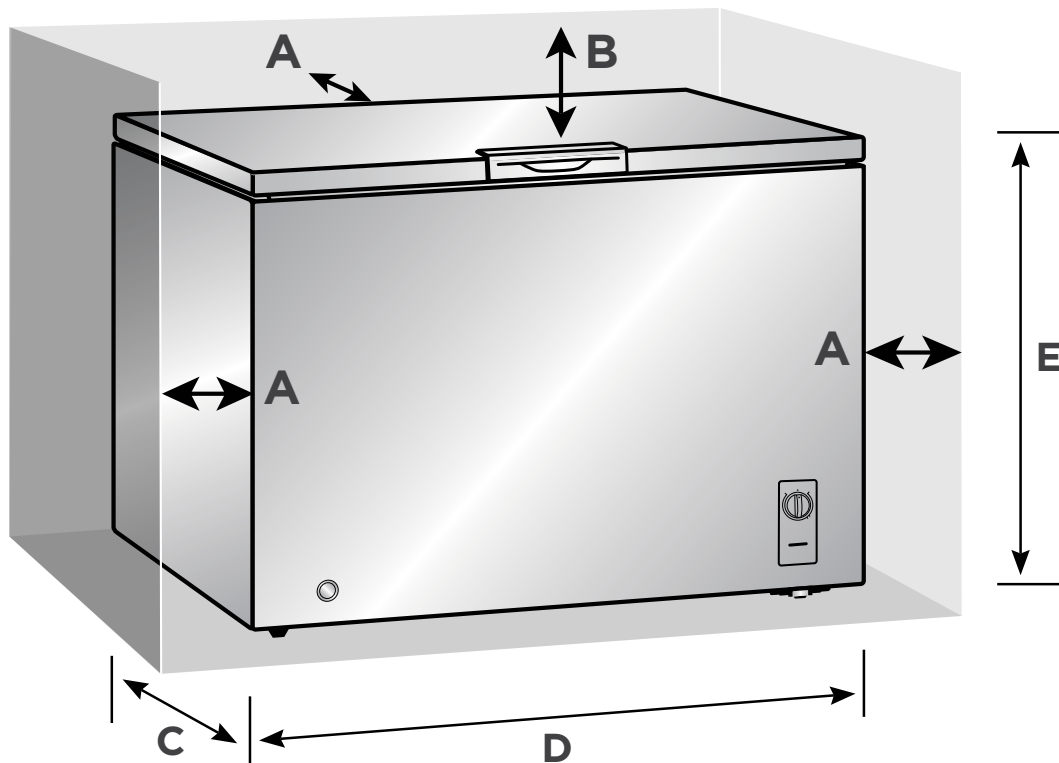

5.0 Cu. Ft. Chest Freezer
Model MRC05M4AWW, MRC050S0AWW

7.0 Cu. Ft. Chest Freezer
Model MRC07M4AWW, MRC070S0AWW

10.2 Cu. Ft. Chest Freezer
Model WHS-384C1

Dimensions & Recommended Clearance

Minimum clearances between the freezer and adjacent walls or other surfaces:

Model/Capacity	A (Between sides and back of cabinet and walls)		B (Above the freezer)		C (Depth)		D (Width)		E (Height)	
	in	cm	in	cm	in	cm	in	cm	in	cm
MRC05*** / 5.0 Cu. Ft.	7-7/8	20	27-1/2	70	21-1/8	53.6	24-3/4	62.8	33-1/2	85.1
MRC07*** / 7.0 Cu. Ft.	7-7/8	20	27-1/2	70	21-1/8	53.6	32	81.3	33-1/2	85.1
WHS-384C1 / 10.2 Cu. Ft.	7-7/8	20	27-1/2	70	26-3/8	67.1	43-7/8	111.5	33-1/2	85.1