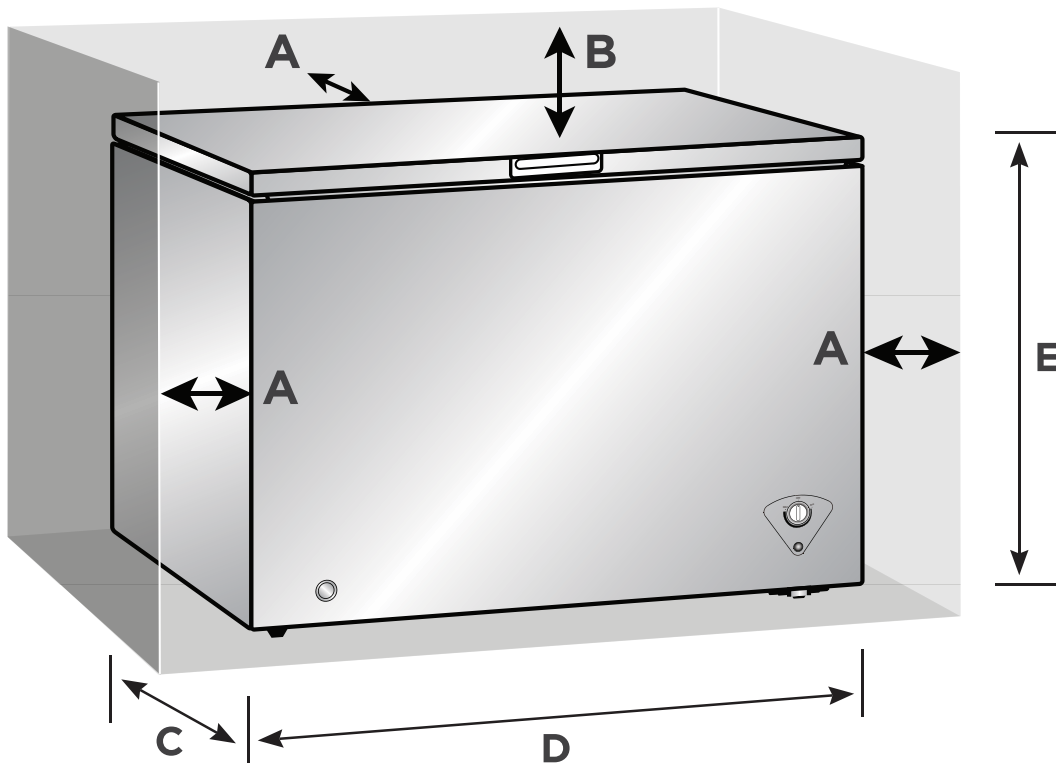

# 5 Cu. Ft. Chest Freezer

Model MRC05M4AWW

## Recommended Clearance

Minimum clearances between the freezer and adjacent walls or other surfaces:

**A 7.9" (20 cm)**

Between sides and back  
of cabinet and walls

**B 27.5" (70 cm)**

Above the freezer

**C 21.6" (55 cm)**

Depth

**D 24.9" (63.2 cm)**

Width

**E 33.5" (85 cm)**

Height