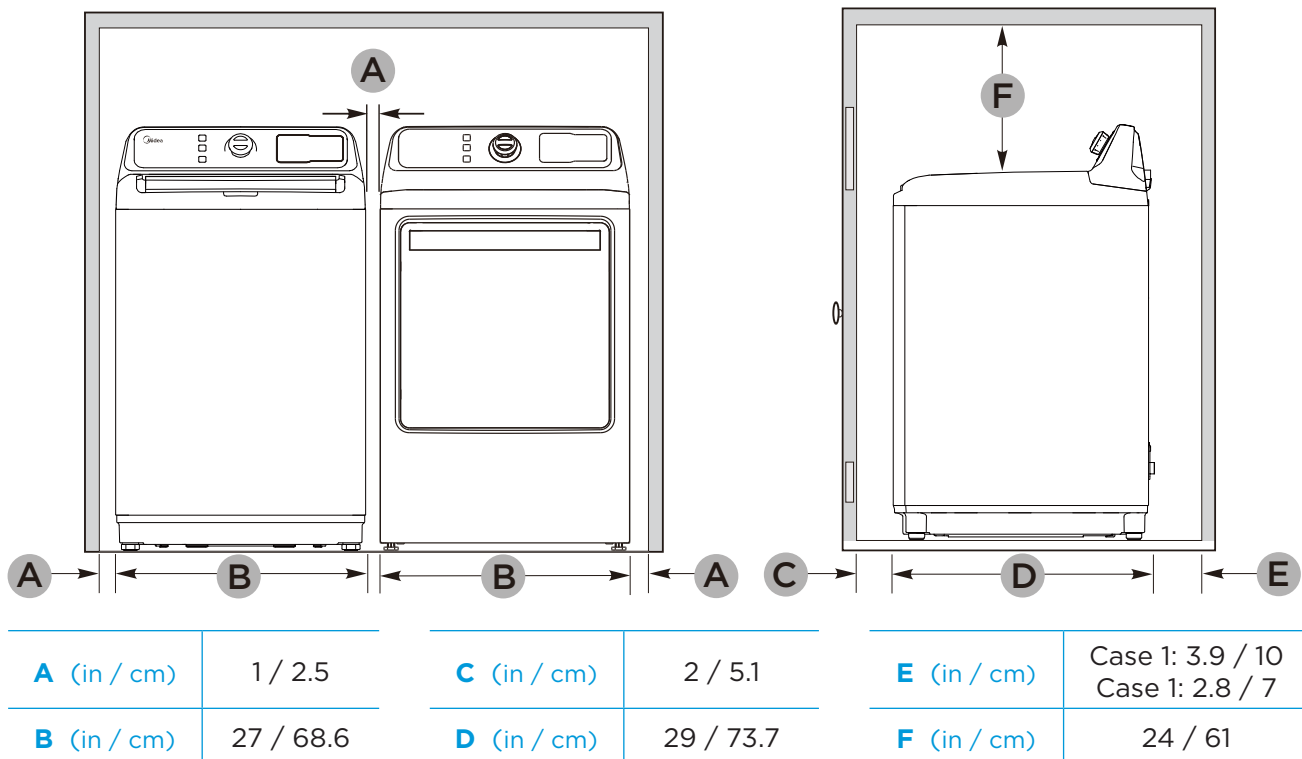

4.5 Cu. Ft. Top Load Agitator Washer

Model MLV45N1BWW

SPECIFICATIONS

Models	MLV45N1BWW	
UPC	810004818897	
PERFORMANCE		
DOE	Yes	
ENERGY STAR®	-	
IMEF (cu. ft./kWh/cycle)	1.57	
IWF (gallons/cycle/cu. ft.)	6.5	
Max Spin Speed (RPM)	700	
Vibration Reduction	Friction suspension	
UL Certification	Yes	
FEATURES		
Capacity (cu. ft.)	4.5	
No. of Cycles	10 (Normal, Delicate, Heavy Duty, Active Wear, Whites, Rinse & Spin, Bulky Items, Tub Clean, Quick Wash, Spin Only)	
No. of Options	8 (Delay, Control Lock, Soak, Extra Rinse, Fabric Softener, Water Plus, My Cycle, Signal)	
Automatic Temperature Control	Yes	
Automatic Load Sensing	Yes	
No. of Soil Levels	5 (Extra Heavy, Heavy, Medium, Light, Extra Light)	
No. of Temperature Selections	5 (Hot, Warm, Eco Warm, Cold, Tap, Cold)	
No. of Spin Speeds	5 (Extra High, High, Medium, Low, No Spin)	
Detergent Dispenser	Yes (Detergent, Bleach, Softener)	
Dual Stage Dispenser	Yes	
Delay Start	Yes	
Child Lock	Yes	
Water Plus	Yes	
Extra Rinse	Yes	
Soak	Yes	
Safe Shut Lid	Yes	
Time-Remaining Display	Yes	
End-Of-Cycle Signal	Yes	
ELECTRICAL		
Power Supply	120V/60hz	
Amperage (A)	10	
Voltage (V)	120	
UL Listed	Yes	
Power Cord Included	Yes	
PHYSICAL ATTRIBUTES		
Tub/Drum Material	Stainless Steel	
Included Accessories	Drain Hose, Hose Holder, Hose Clamp, Filter & Screw	
Control Panel	Touch / White	
Lid / Trim	Glass / White	
Color	White	
Dimensions (W*D*H)	in	27 x 29 x 45.7
	cm	68.6 x 73.7 x 116.1
Warranty	Parts & Labor, 1 Year	

Sides (in / cm)	1 / 2.5	Rear (in / cm)	6 / 15.2
Top (in / cm)	24 / 61	Closet Front (in / cm)	2 / 5.1
Gap between the end of water valve and the wall (in / cm)		Case 1: If you connect the supply hose after you install your washer: Over 3.9 in. (10 cm) Case 2: If you connect the supply hose before you install your washer: Over 2.8 in. (7 cm)	