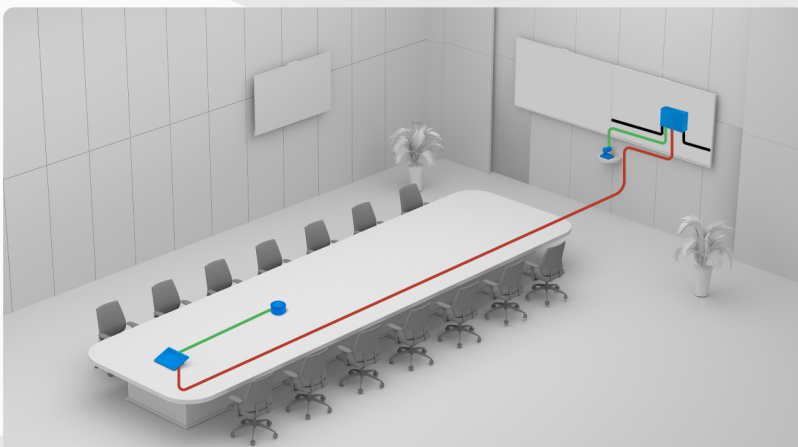

## for Microsoft Teams Rooms

MAXHUB XCore Kit Pro is a Microsoft Teams Rooms conferencing solution designed for medium to large meeting rooms. It includes a touch-screen (11.6-inch) control panel and a mini-PC (12th gen Intel Core i5 processor) running Microsoft Teams Rooms for seamless collaboration. With 4K wired content sharing and dual-screen display capabilities, it offers a comprehensive and user-friendly conferencing experience.

## Effortless Video Conferencing with Dual Display

The new bundle facilitates a seamless dual-screen display for meeting spaces. Easily enjoy exclusive 4K sharing via wired connections.

## Additional Console for Extra Flexibility

In addition to the default console included in the bundle kit, you can extend the setup by adding another console. This is ideal for larger meeting rooms and ensures easier access to meeting controls for all participants.

## A Single Cable Deployment Fits Rooms of All Sizes

Just one Cat5e/Cat6a cable connects the touch console to the Microsoft Teams Rooms mini PC, enabling flexible placement on the table without distance limits.