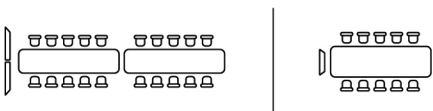

## for Microsoft Teams Rooms

MAXHUB XCore Kit Pro is a Microsoft Teams Rooms conferencing solution designed for medium to large meeting rooms. It includes a touch-screen (11.6-inch) control panel and a mini-PC (12th gen Intel Core i5 processor) running Microsoft Teams Rooms for seamless collaboration. With 4K wired content sharing and dual-screen display capabilities, it offers a comprehensive and user-friendly conferencing experience.