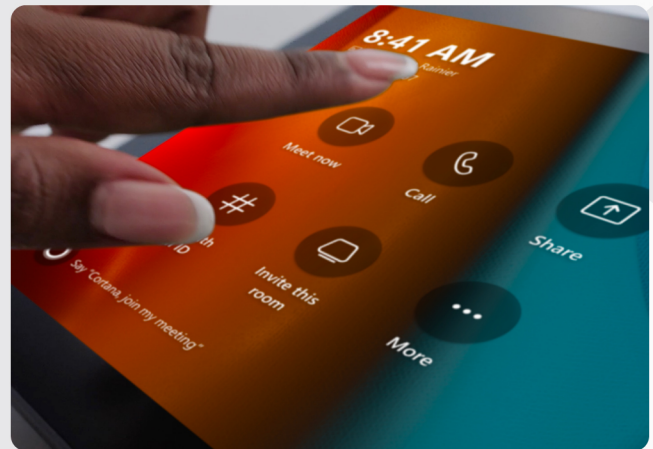

Instant Access with One Click

Just one click on the touch screen to join the meeting and directly control Teams meetings, making it simple and efficient, allowing participants to focus more on the meeting content.