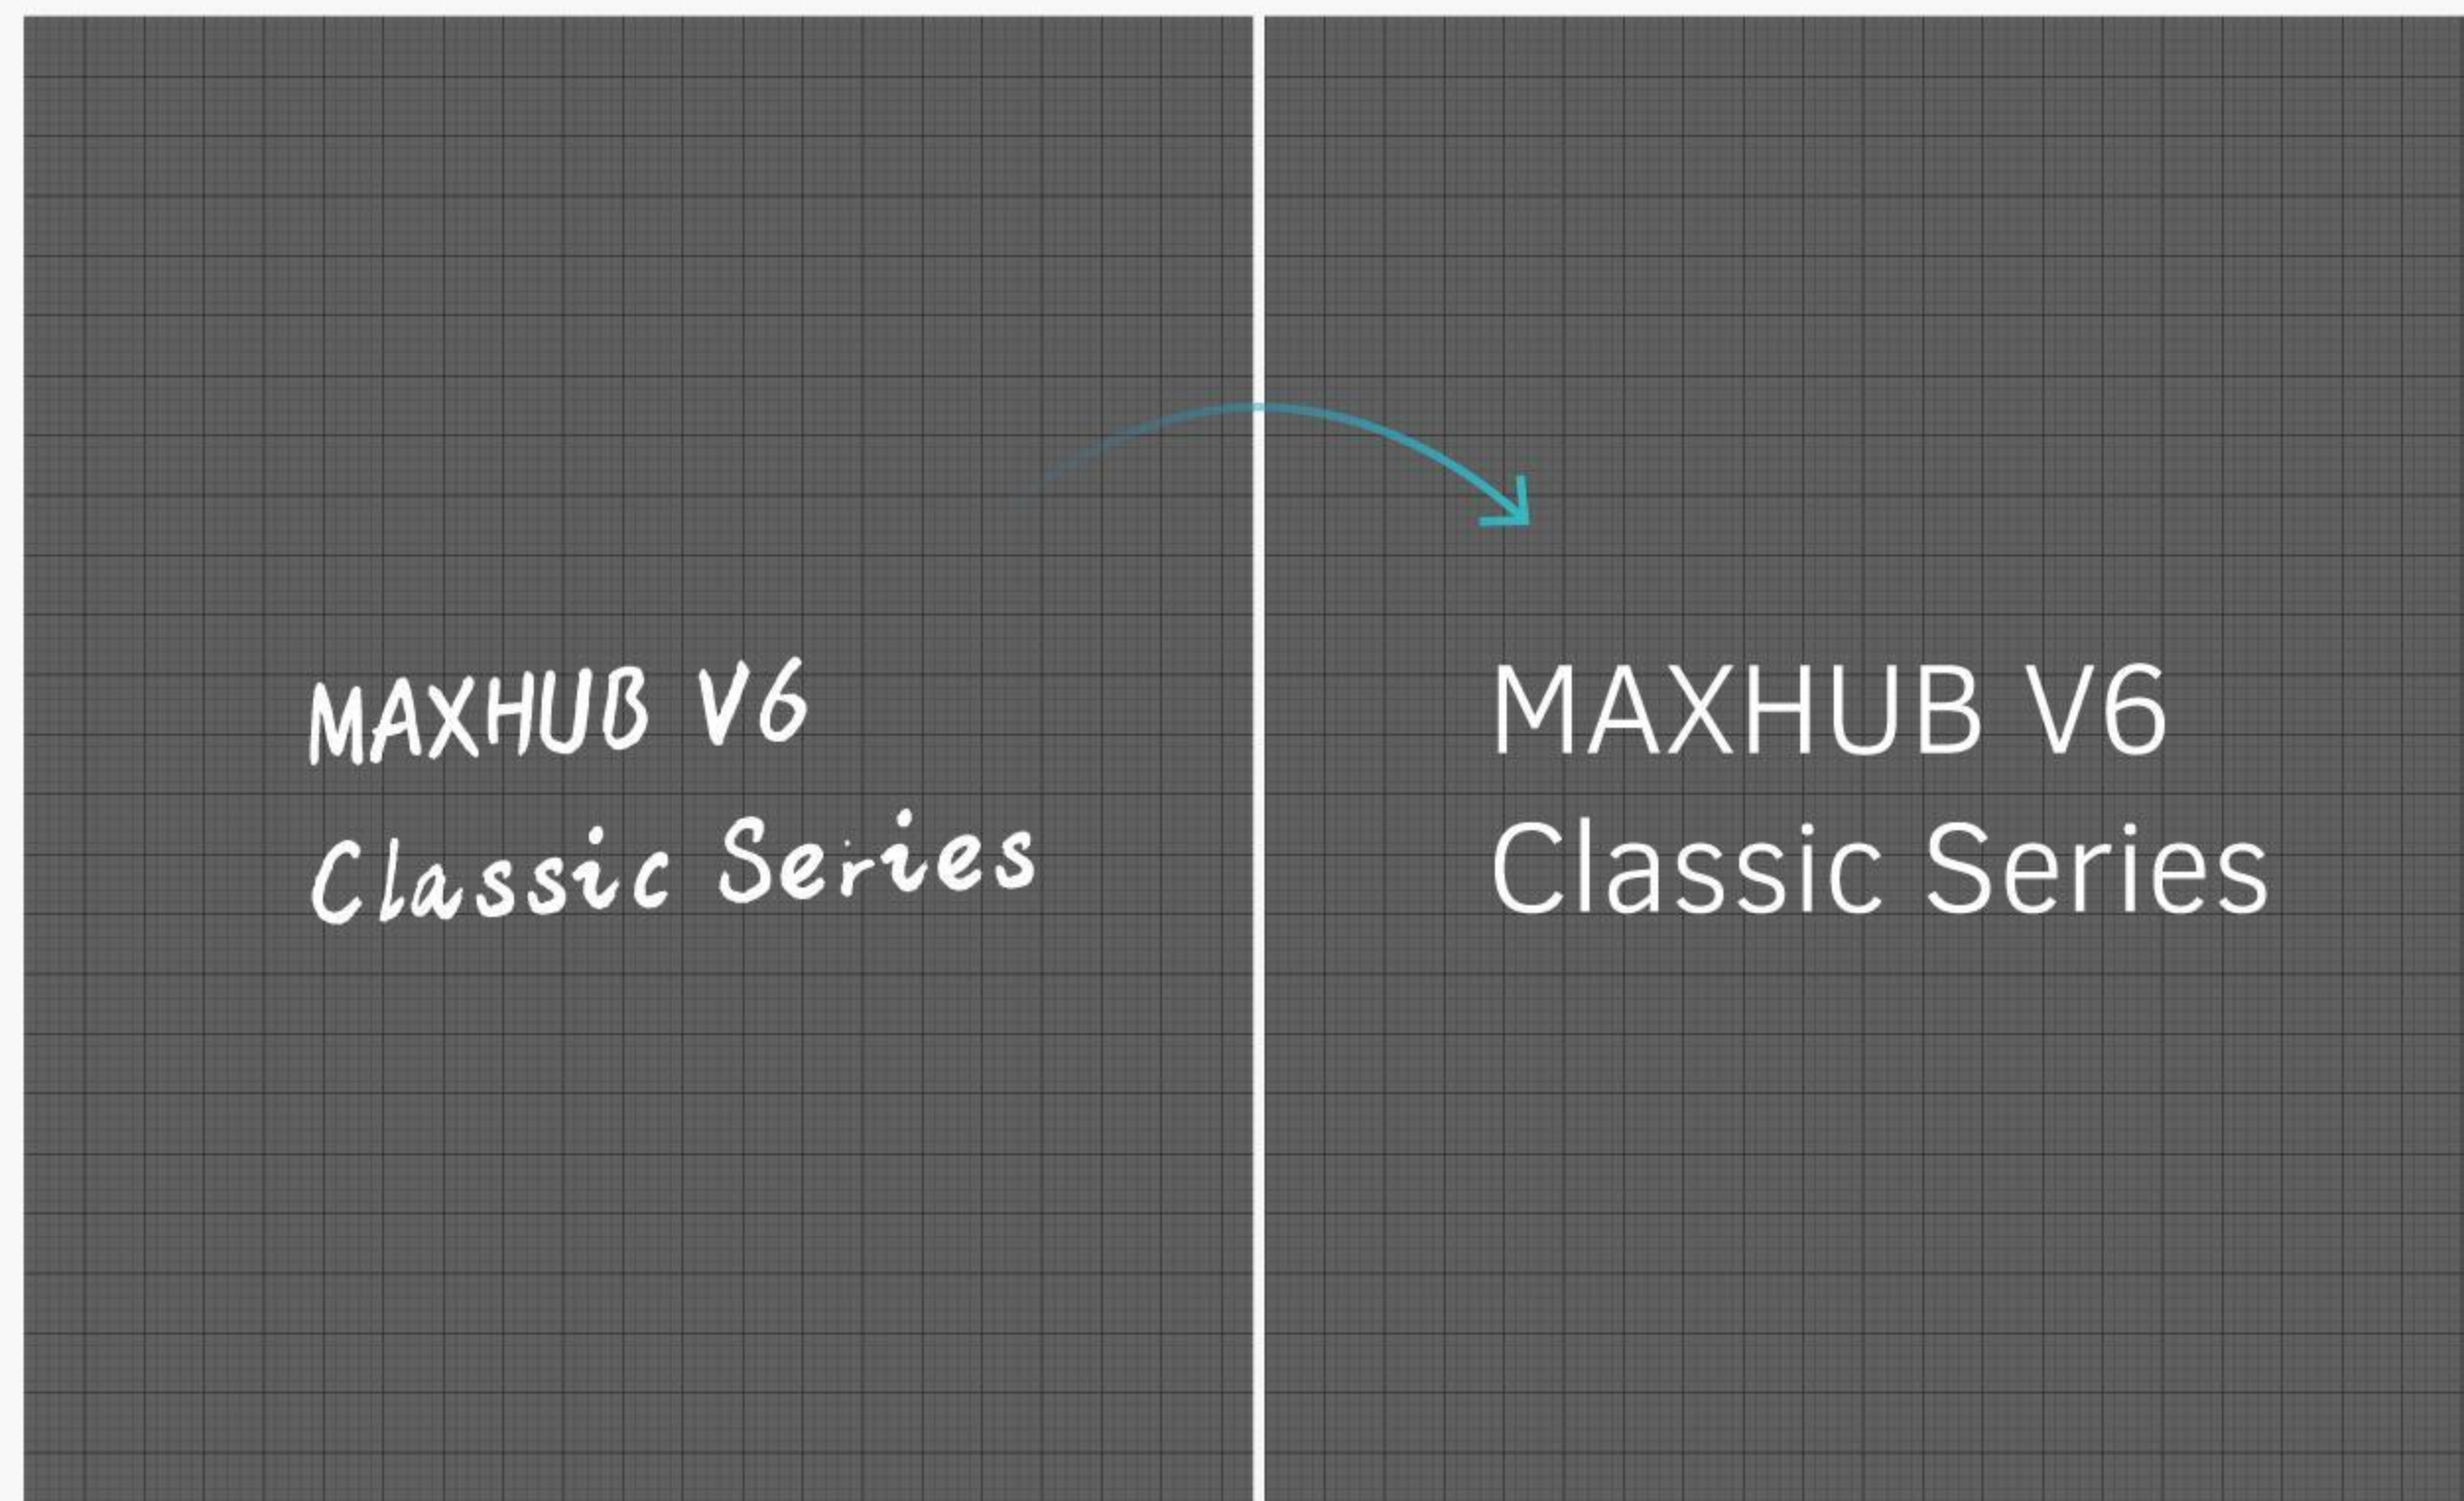

Efficient, Inspired Brainstorming

Start the whiteboard with just one click and dive into creative, efficient brainstorming. Equipped with 20 touch points, the device supports two people writing simultaneously and comes with a variety of pre-installed graphic templates.

Smart Optical Character Recognition (OCR) technology allows you to easily convert handwritten text to print.