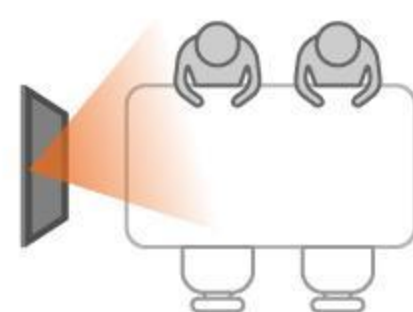

Auto-Framing

With auto-framing, the display automatically adjusts to achieve the best angle based on the number of participants and their location, so it feels like a face-to-face interaction.