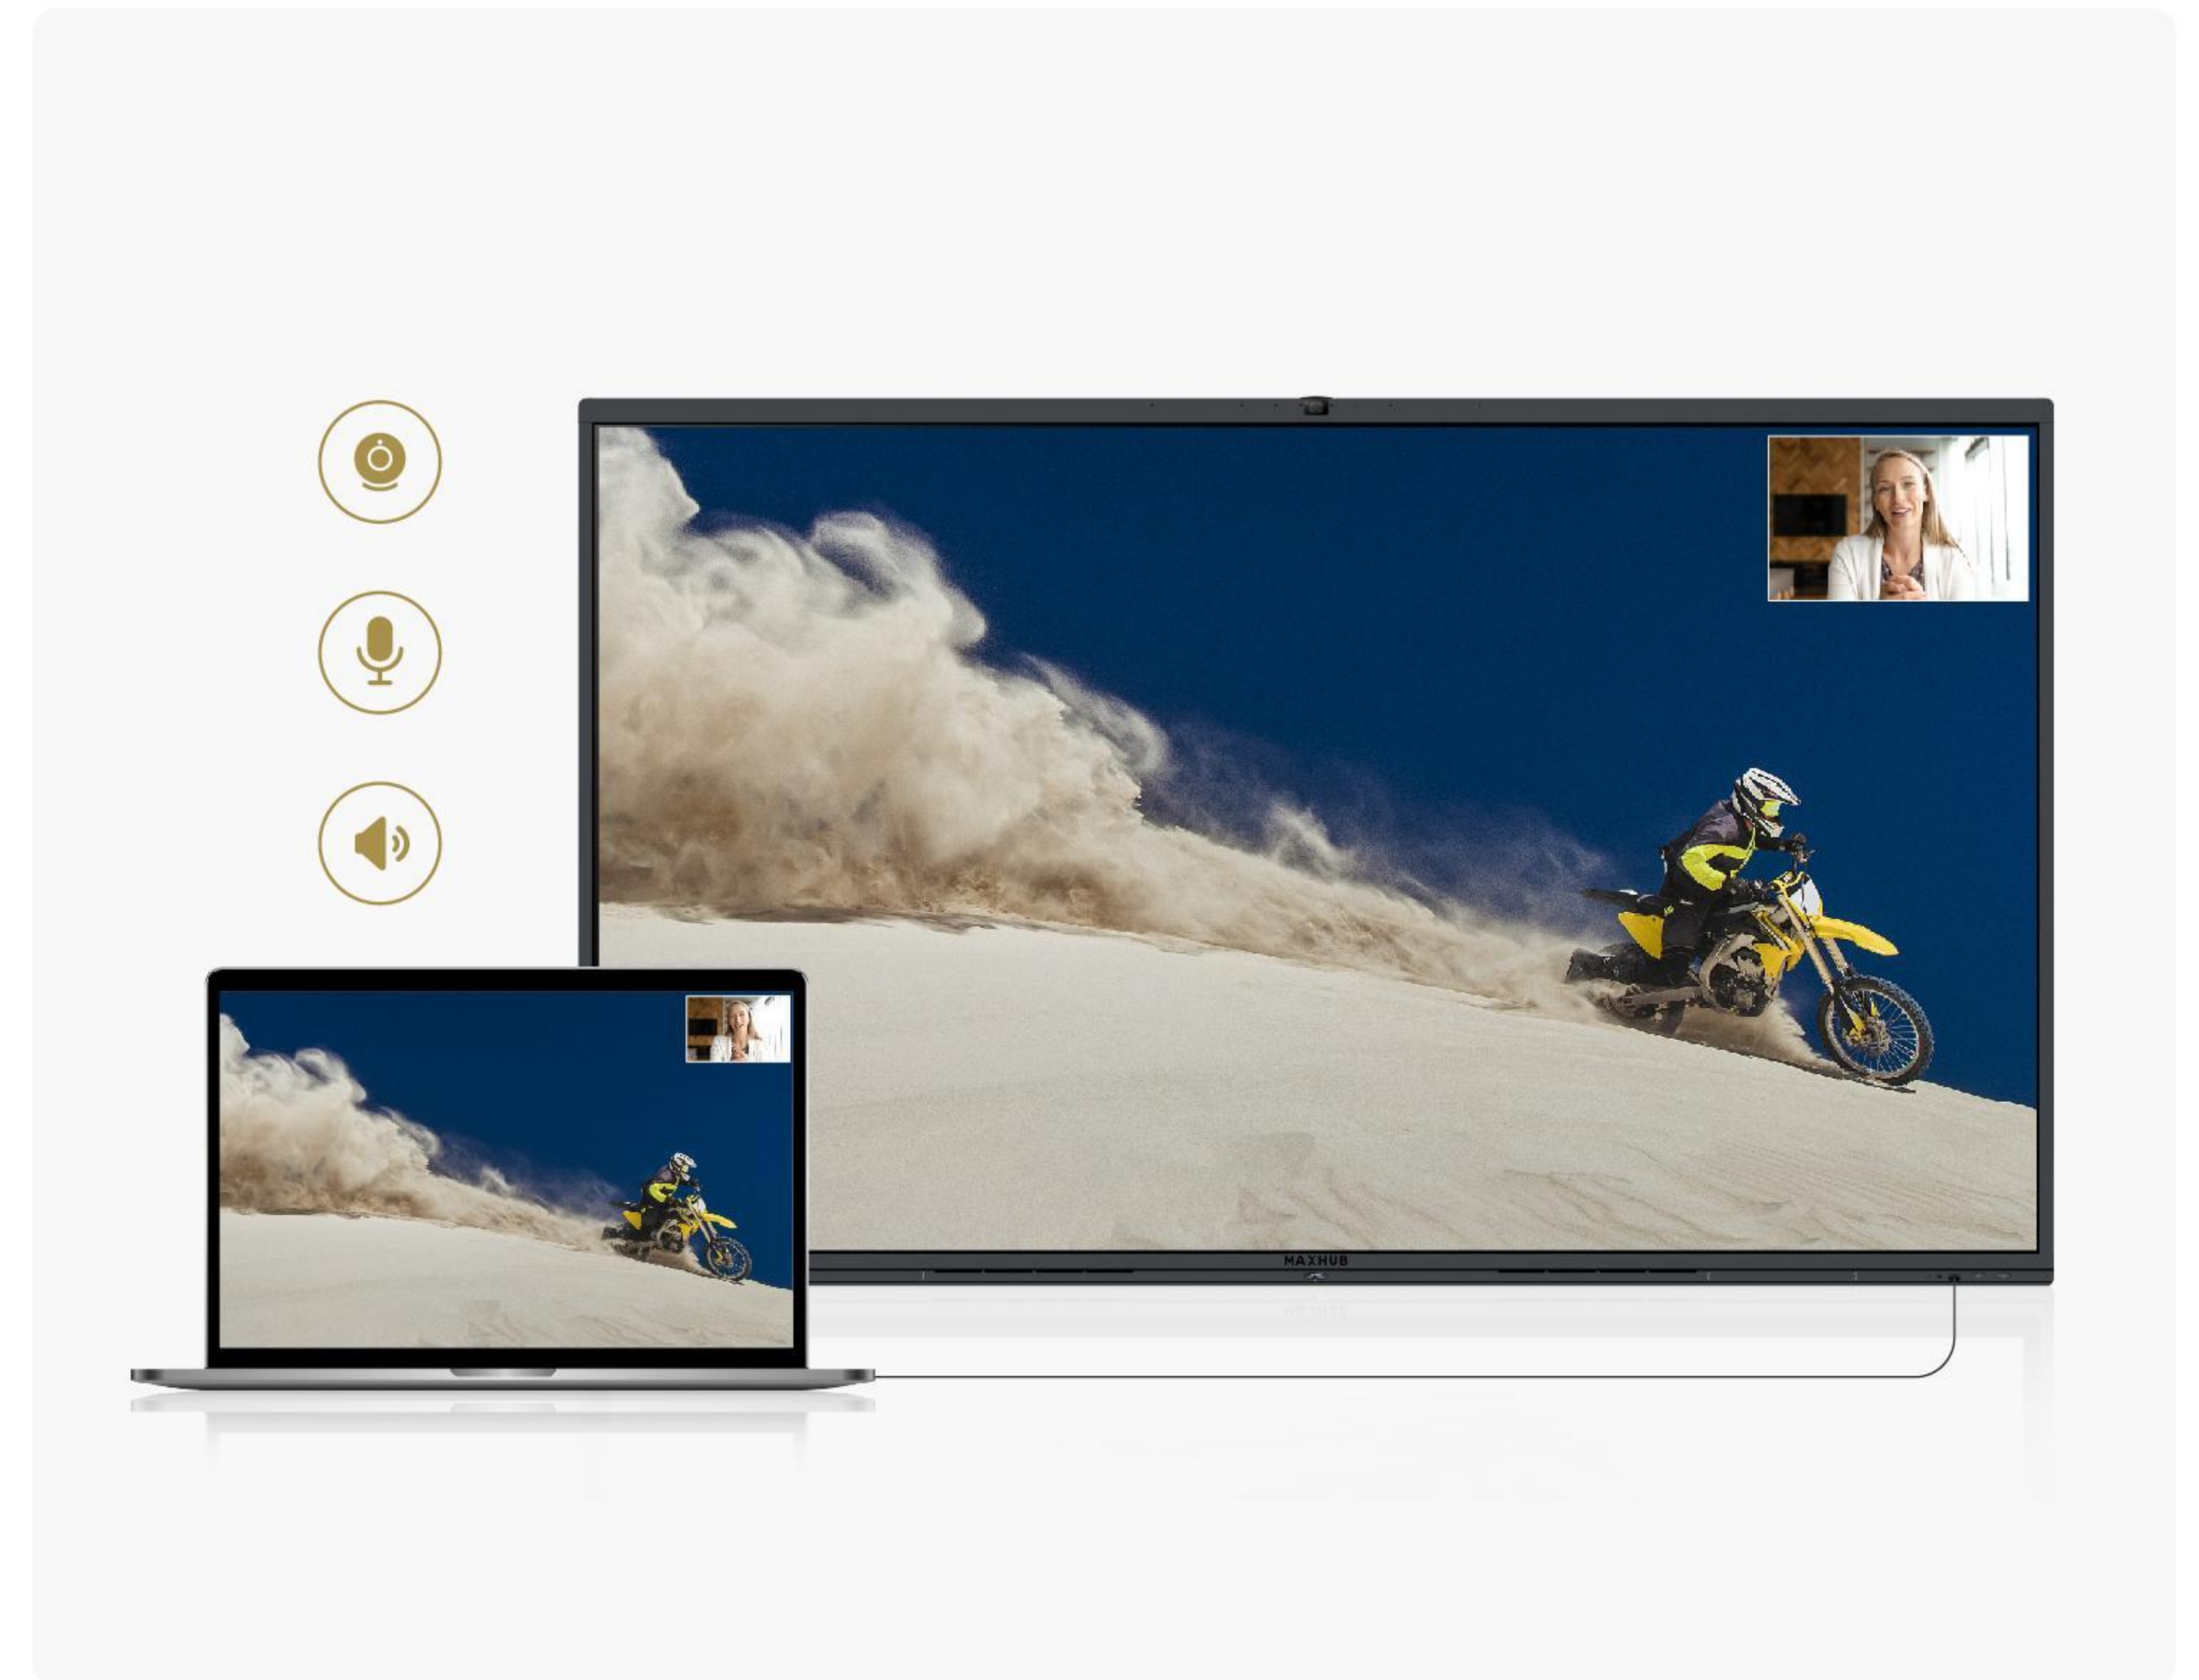

Bring Your Own Device (BYOD)

Access the panel's camera, microphone, and speakers directly when you start a meeting from your laptop.