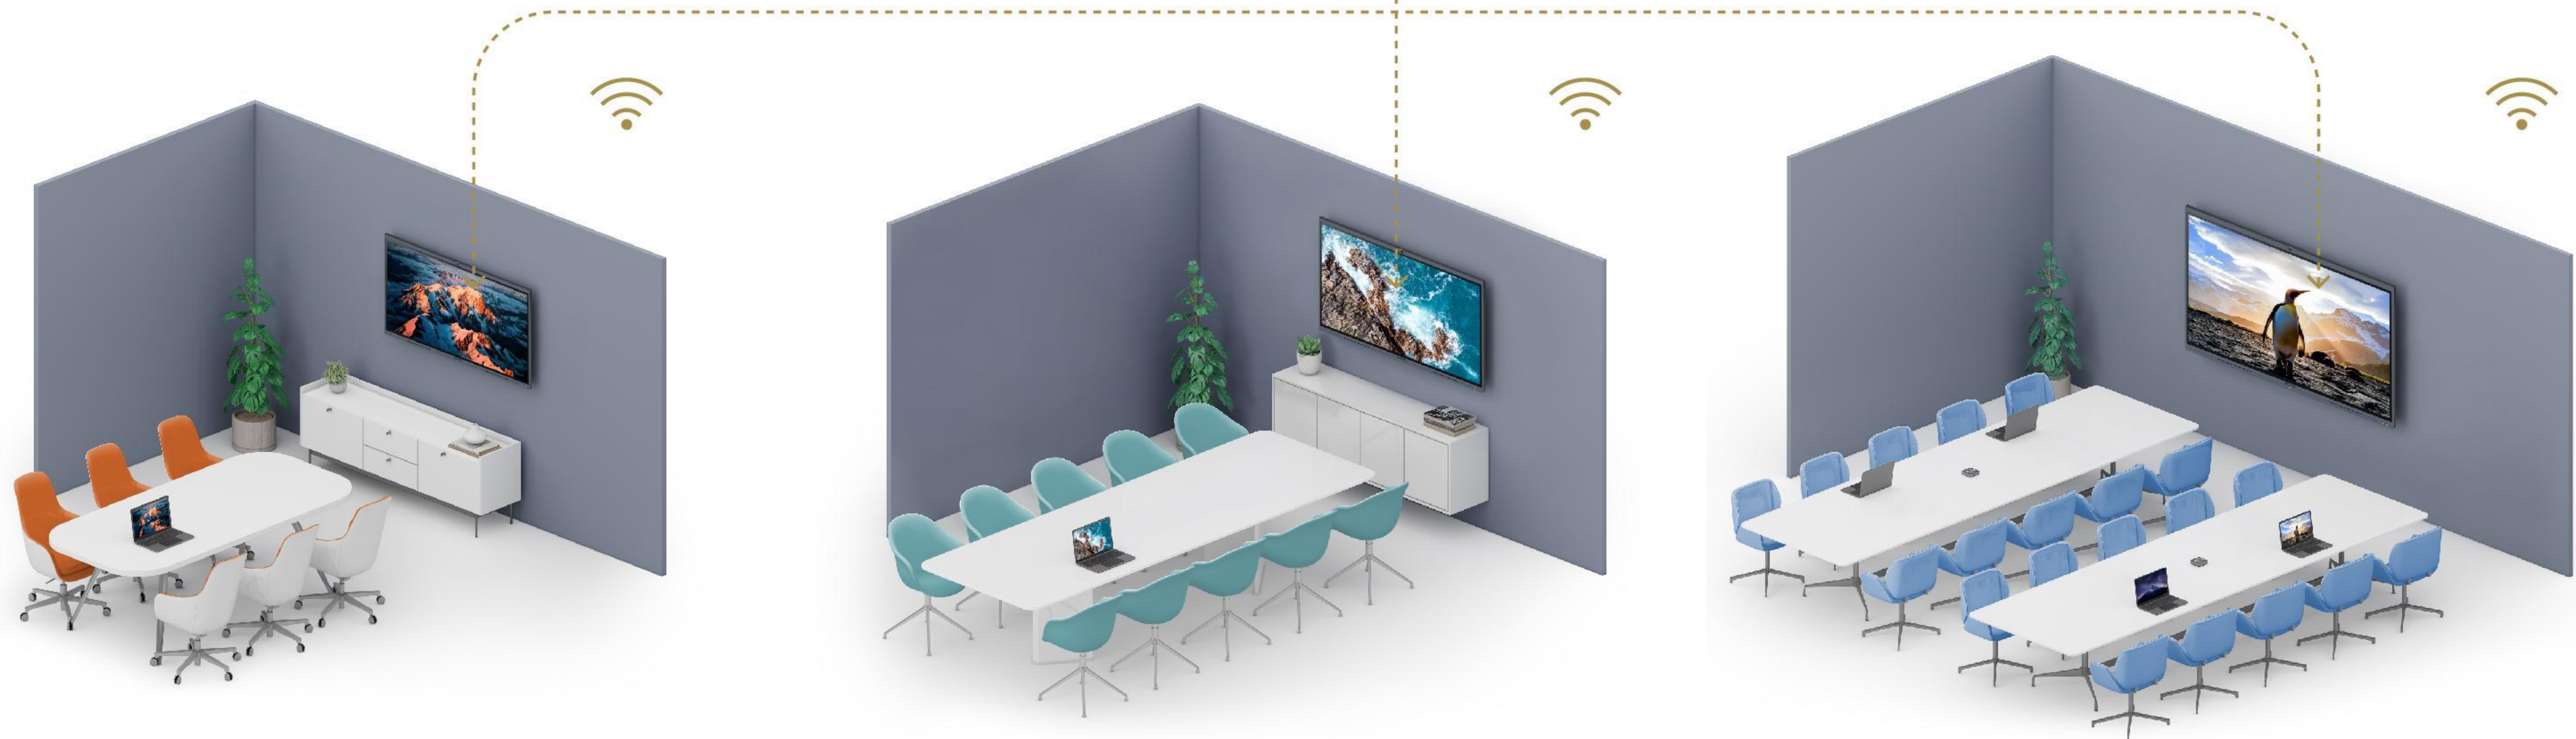

## Refine Meeting Efficiency

Integrating professional video conferencing, seamless screen-sharing, advanced whiteboard technology, and a brilliant audiovisual experience, the MAXHUB V6 Classic Series is the ultimate corporate-collaboration assistant. Drive productive teamwork and increase organizational efficiency with this meeting-room must-have.

## Total Solution, Minimal Setup

A complete, seamless design fulfills every meeting requirement, including built-in camera, mic, and touch panel. Whether video conferencing or hosting a local discussion, it's as easy as plugging in your power cable.

## Bring Your Own Device (BYOD)

Access the panel's camera, microphone, and speakers directly when you start a meeting from your laptop.

## Effortless Access with MAXHUB OS 6.0

MAXHUB OS 6.0 provides easy access to whiteboarding, video conferencing apps, and wireless projection. Users can personalize the customizable homepage for a tailored user experience, and join a scheduled meeting with just one click thanks to the integrated calendar design.