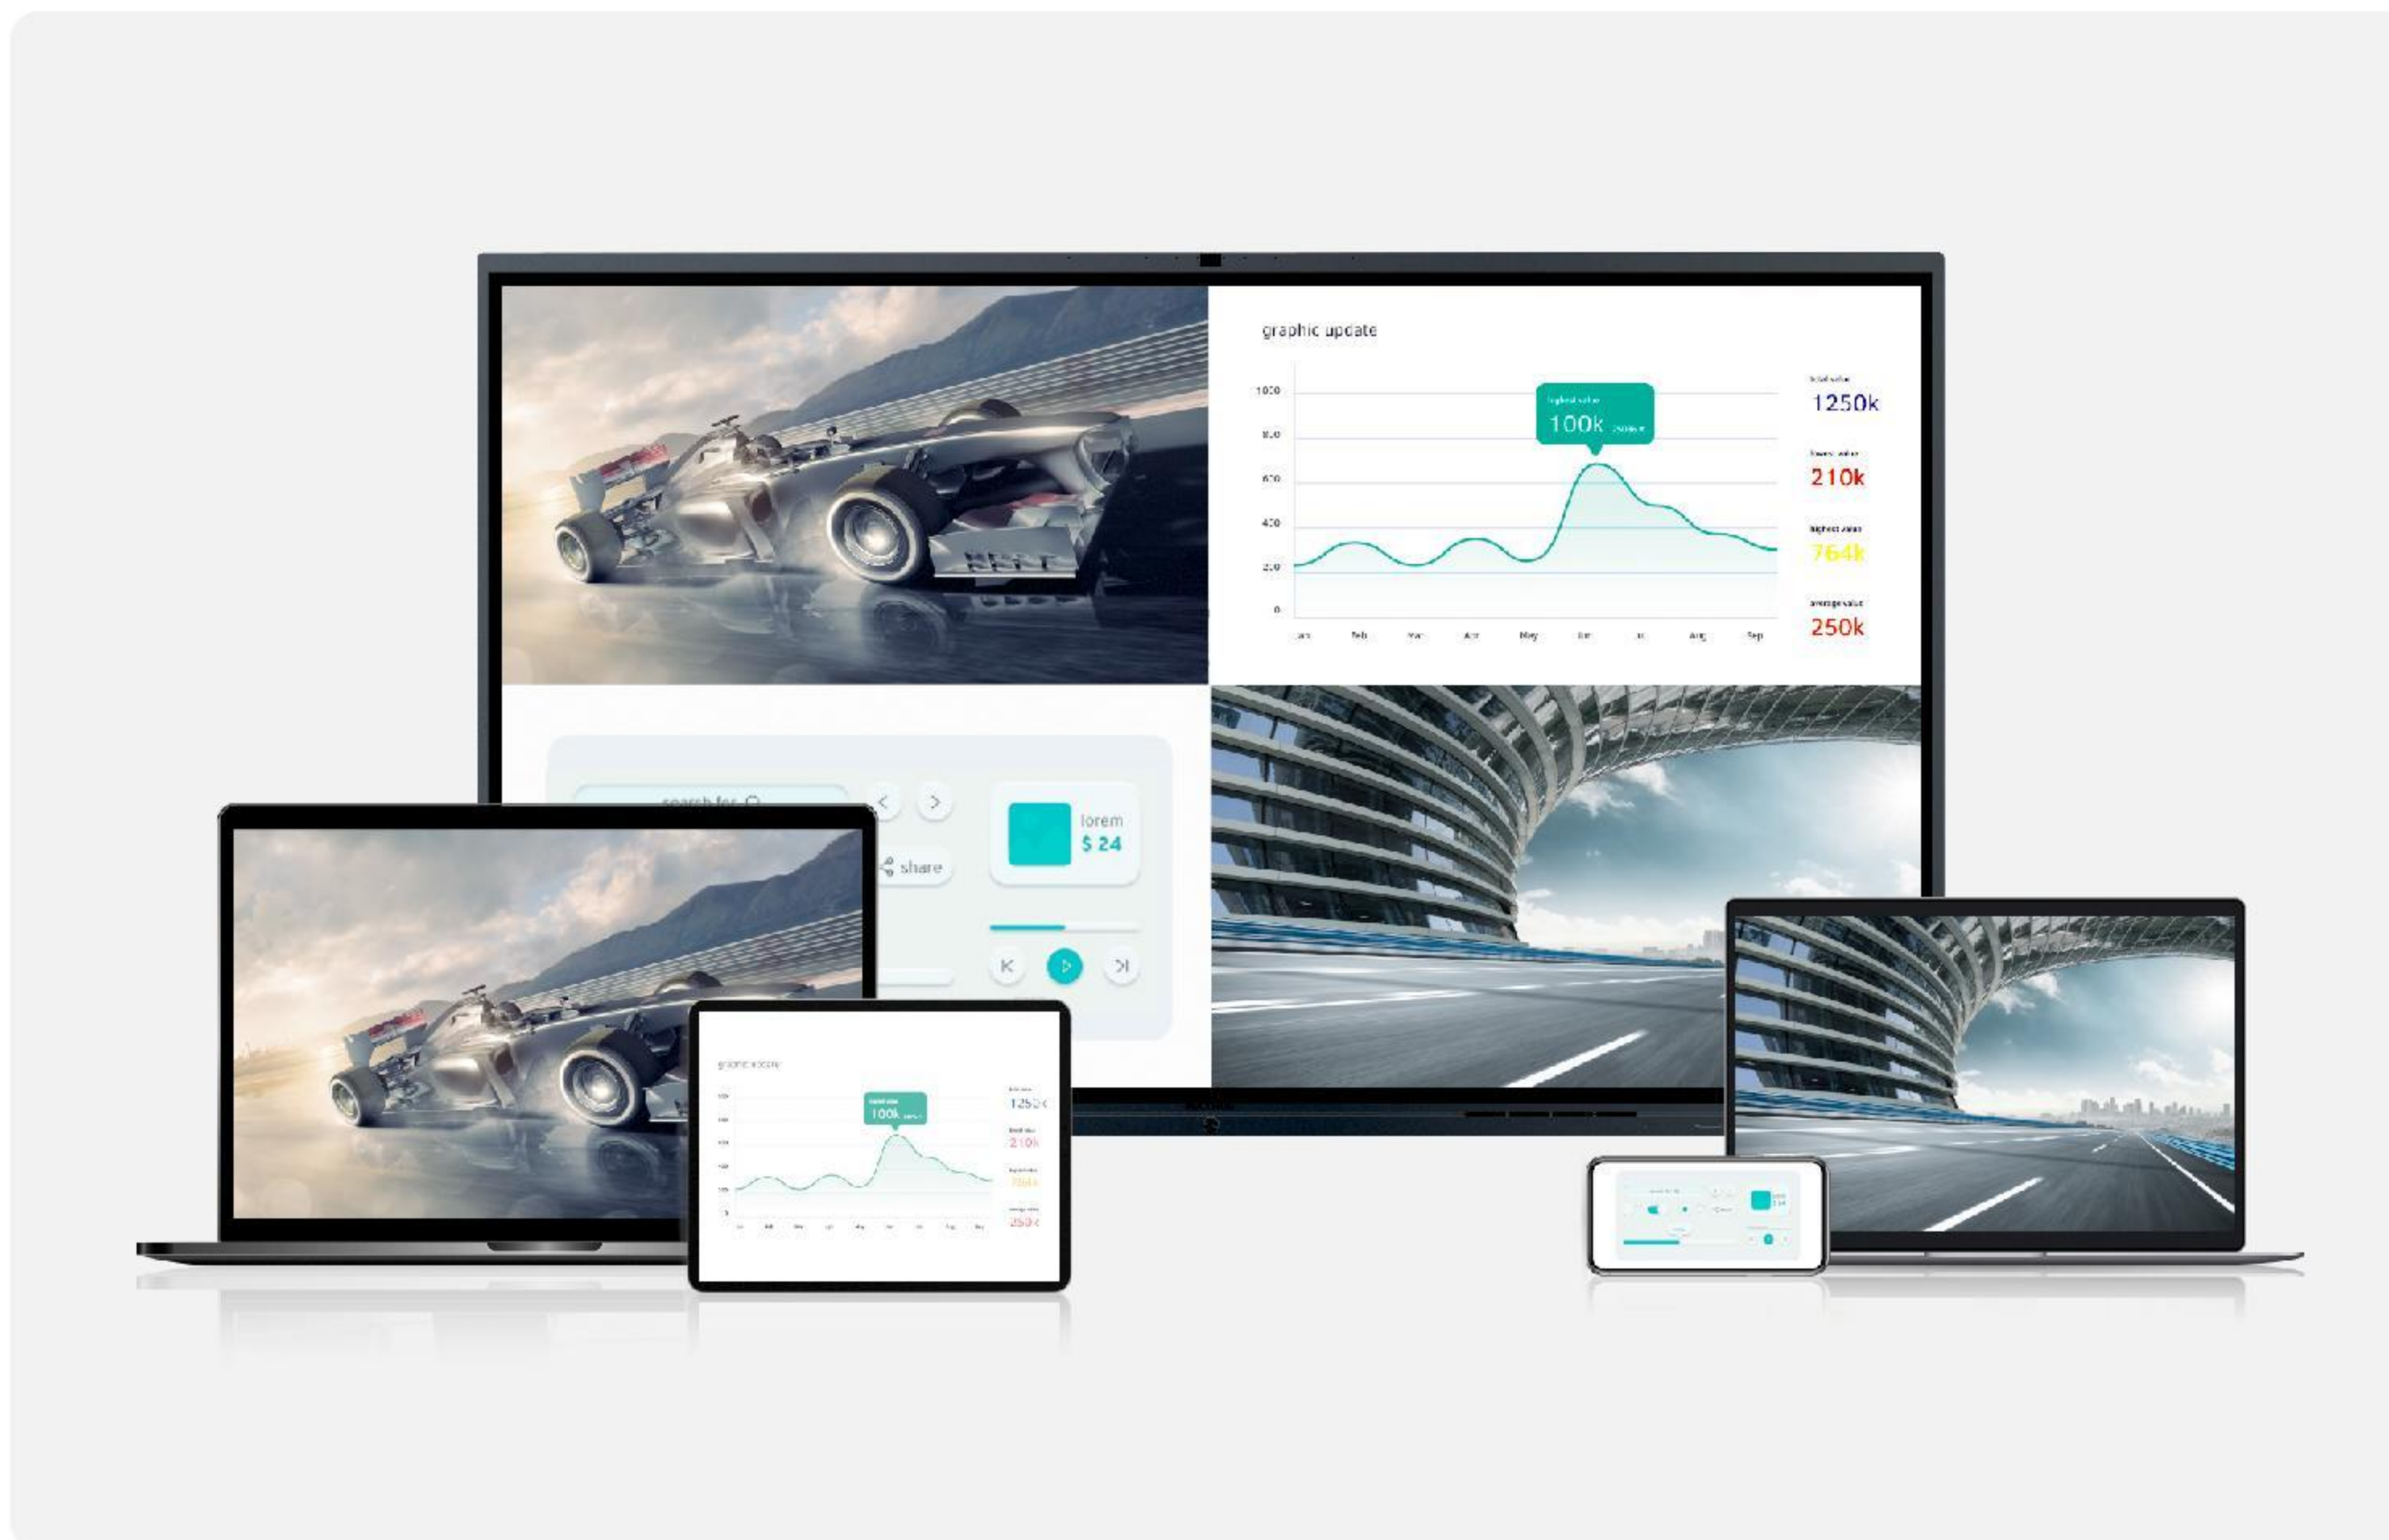

Using MAXHUB Share, screen-share wirelessly from up to 4 devices simultaneously. The V6 Classic Series' low latency preserves its 4K resolution, maintaining critical detail while enhancing the visual experience.

The V6 Classic Series allows for greater flexibility during presentations – turn pages and annotate directly on the touchscreen or manage the panel from your own device while seated.