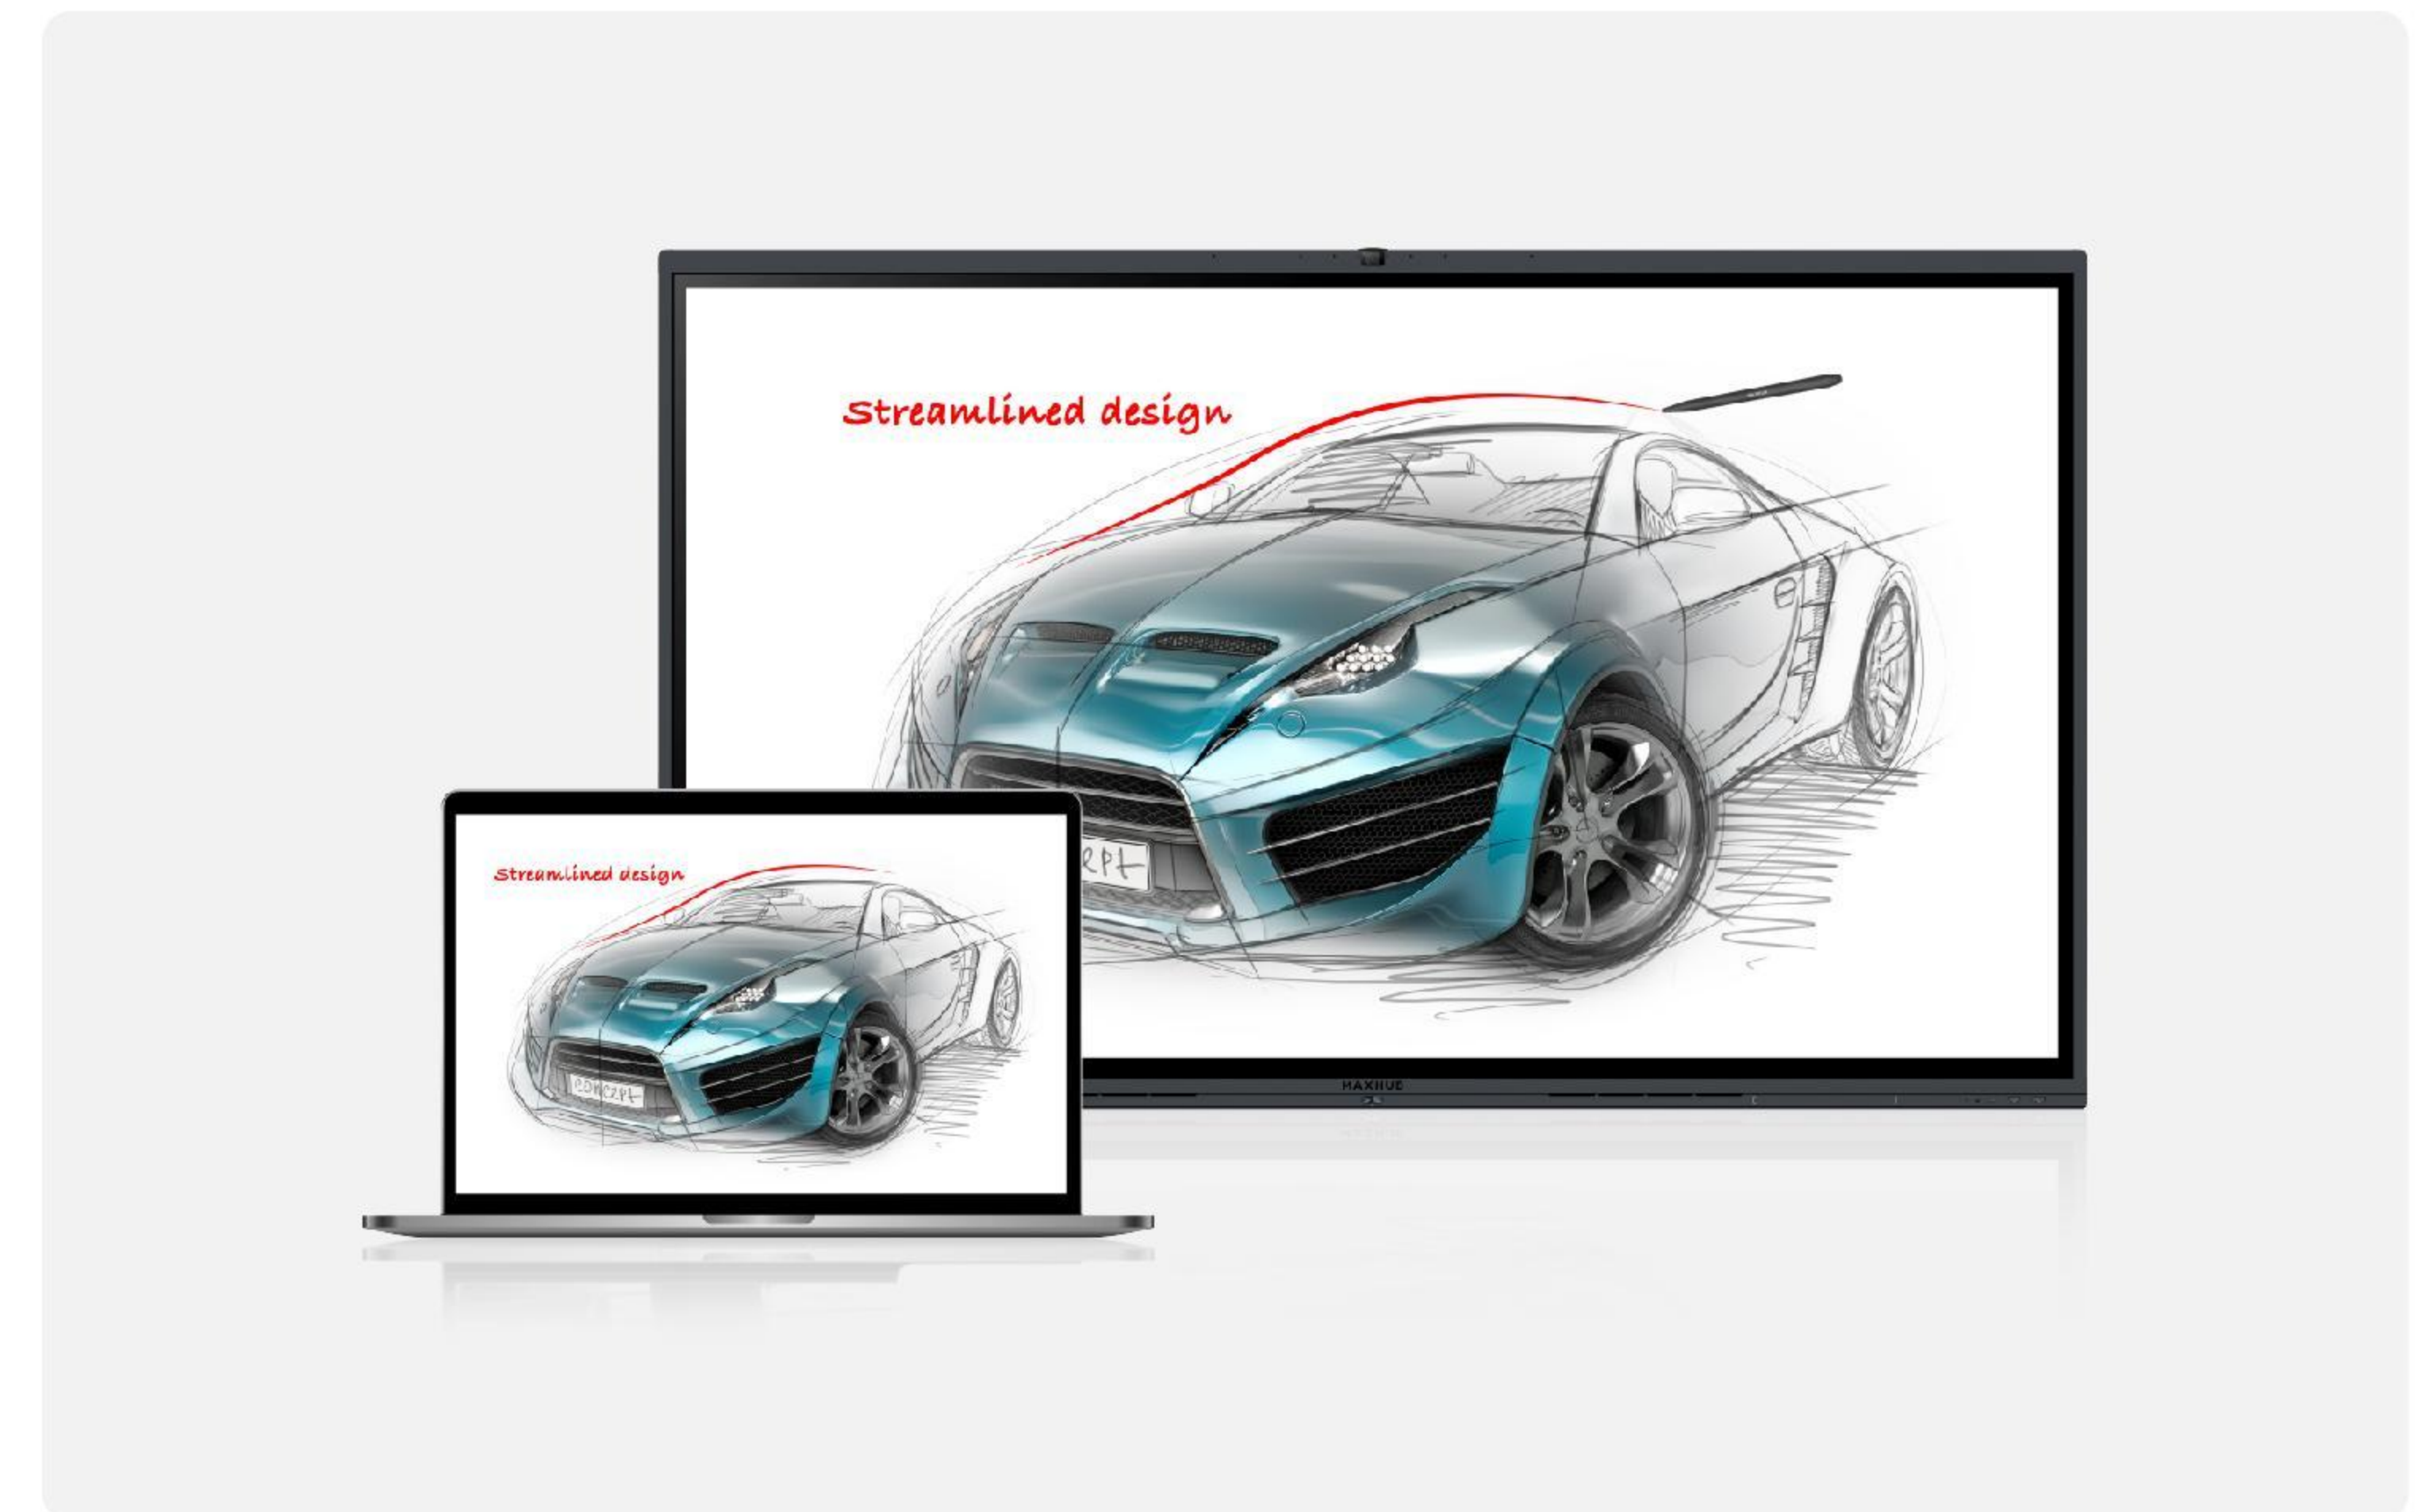

Using MAXHUB Share, screen-share wirelessly from up to 4 devices simultaneously. The V6 Classic Series' low latency preserves its 4K resolution, maintaining critical detail while enhancing the visual experience.

The V6 Classic Series allows for greater flexibility during presentations – turn pages and annotate directly on the touchscreen or manage the panel from your own device while seated.