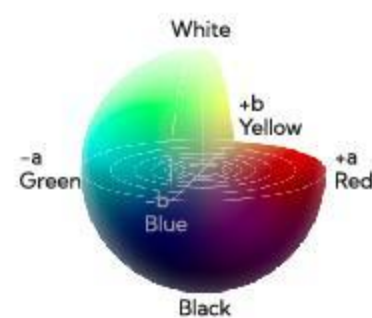

## Distinguish Every Detail in Ultra-HD

Experience 1.07 billion colors in brilliant detail with high-color gamut and ultra-HD, 4K display, promising a professional-grade image quality. Zero-bonding technology effectively reduces air refraction and parallax for enhanced visual clarity.

## View Vibrant Deep Colors

90% NTSC high-color gamut, compatible with a variety of color spaces. The V6 Classic Series offers color gamut restoration across a variety of formats, including presentations, printed documents, and video clips.

## Vivid Imagery with $\Delta E \leq 2$ high-color-accuracy Display

Pre-calibrated before delivery to restore the original color and achieve professional-grade imagery.