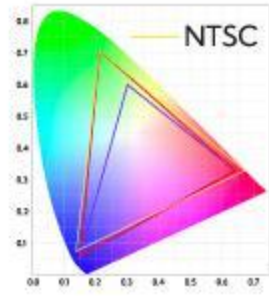

AI noise reduction

10th Gen Intel CPU

$\Delta E \leq 2$  professional-grade color accuracy

90% NTSC color gamut

92° HFOV

Auto-Framing

8-meter voice pickup range

48MP camera

## Distinguish Every Detail in Ultra-HD

Experience 1.07 billion colors in brilliant detail with high-color gamut and ultra-HD, 4K display, promising a professional-grade image quality. Zero-bonding technology effectively reduces air refraction and parallax for enhanced visual clarity.

## View Vibrant Deep Colors

90% NTSC high-color gamut, compatible with a variety of color spaces. The V6 Classic Series offers color gamut restoration across a variety of formats, including presentations, printed documents, and video clips.