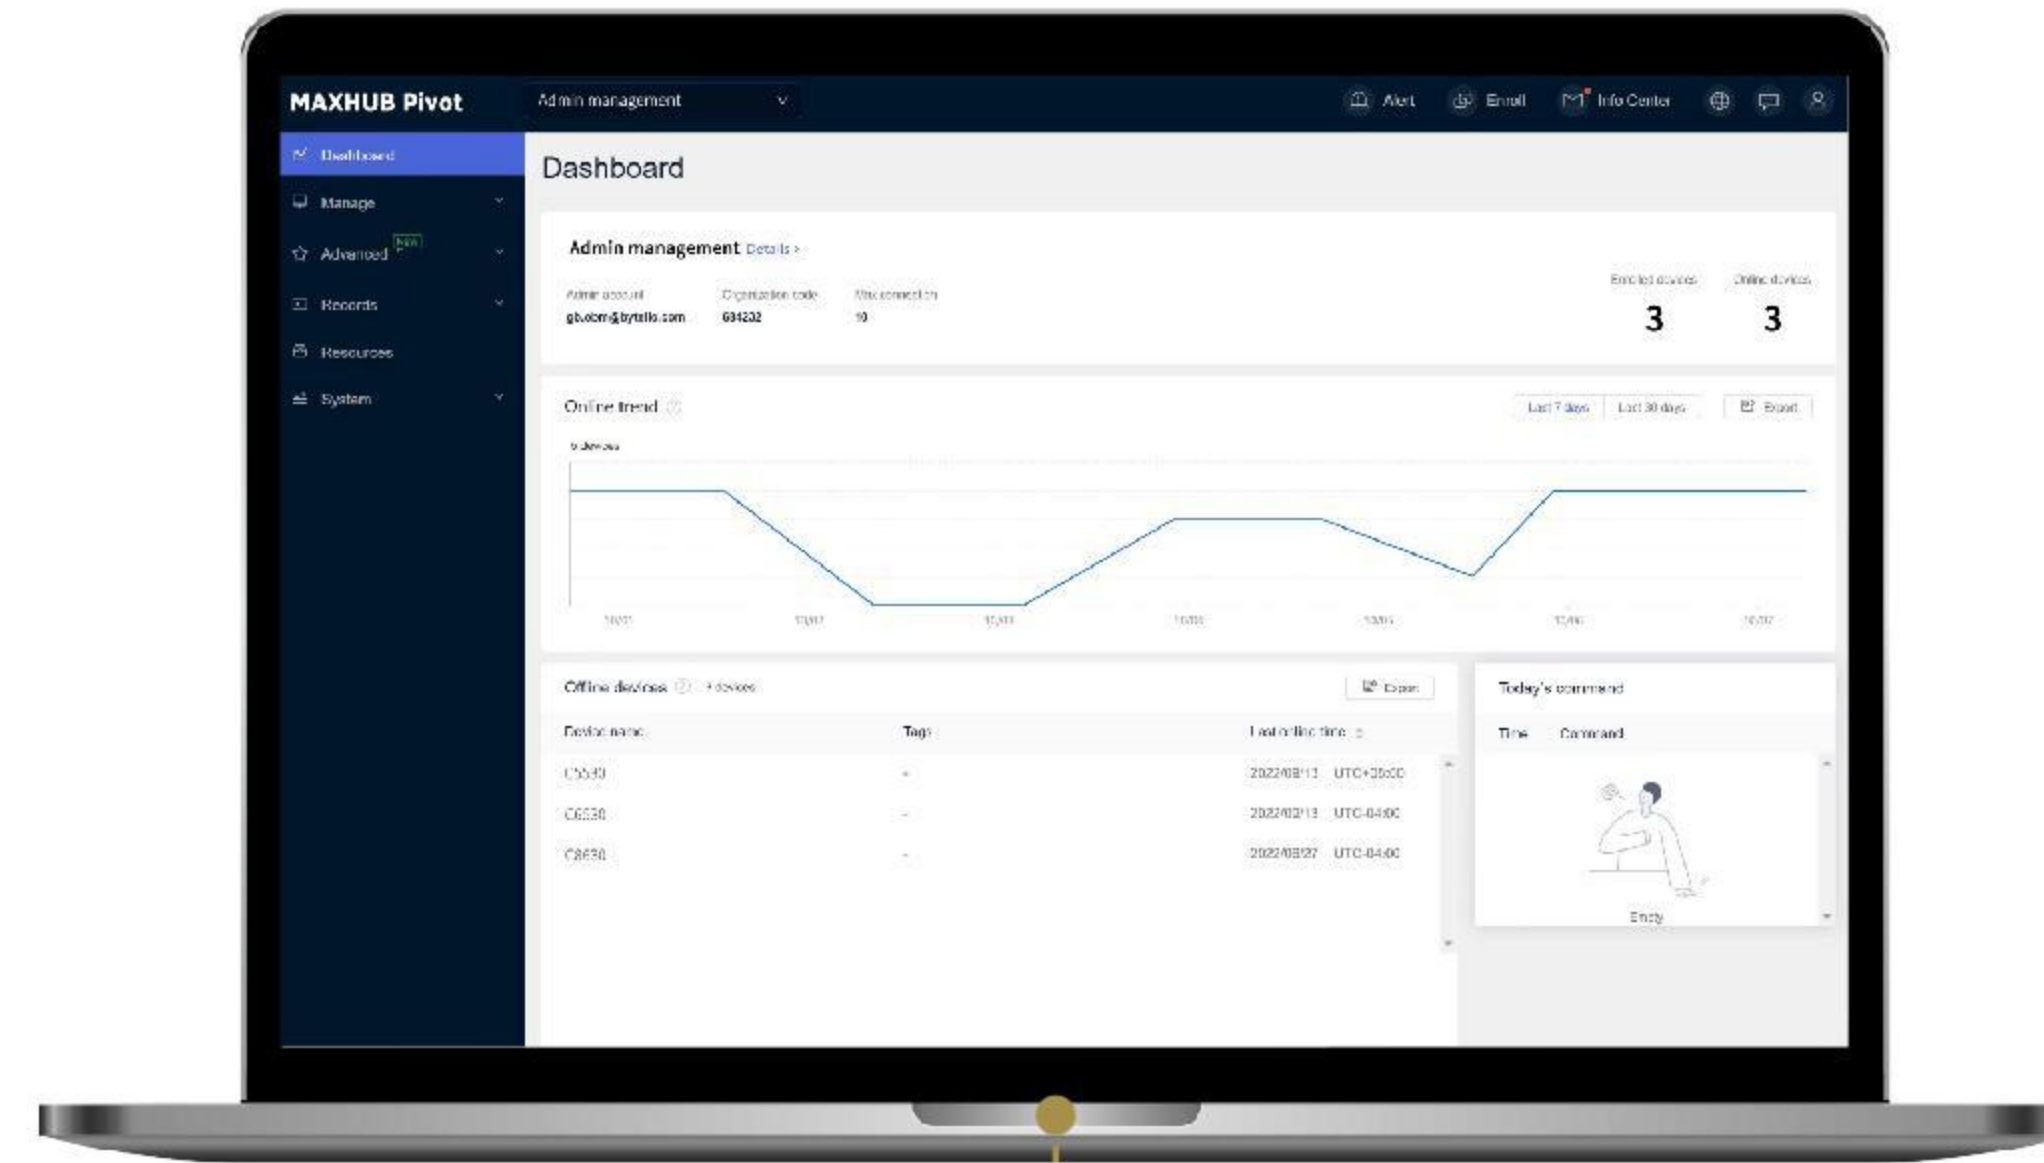

## Effortless Access with MAXHUB OS 6.0

MAXHUB OS 6.0 provides easy access to whiteboarding, video conferencing apps, and wireless projection. Users can personalize the customizable homepage for a tailored user experience, and join a scheduled meeting with just one click thanks to the integrated calendar design.