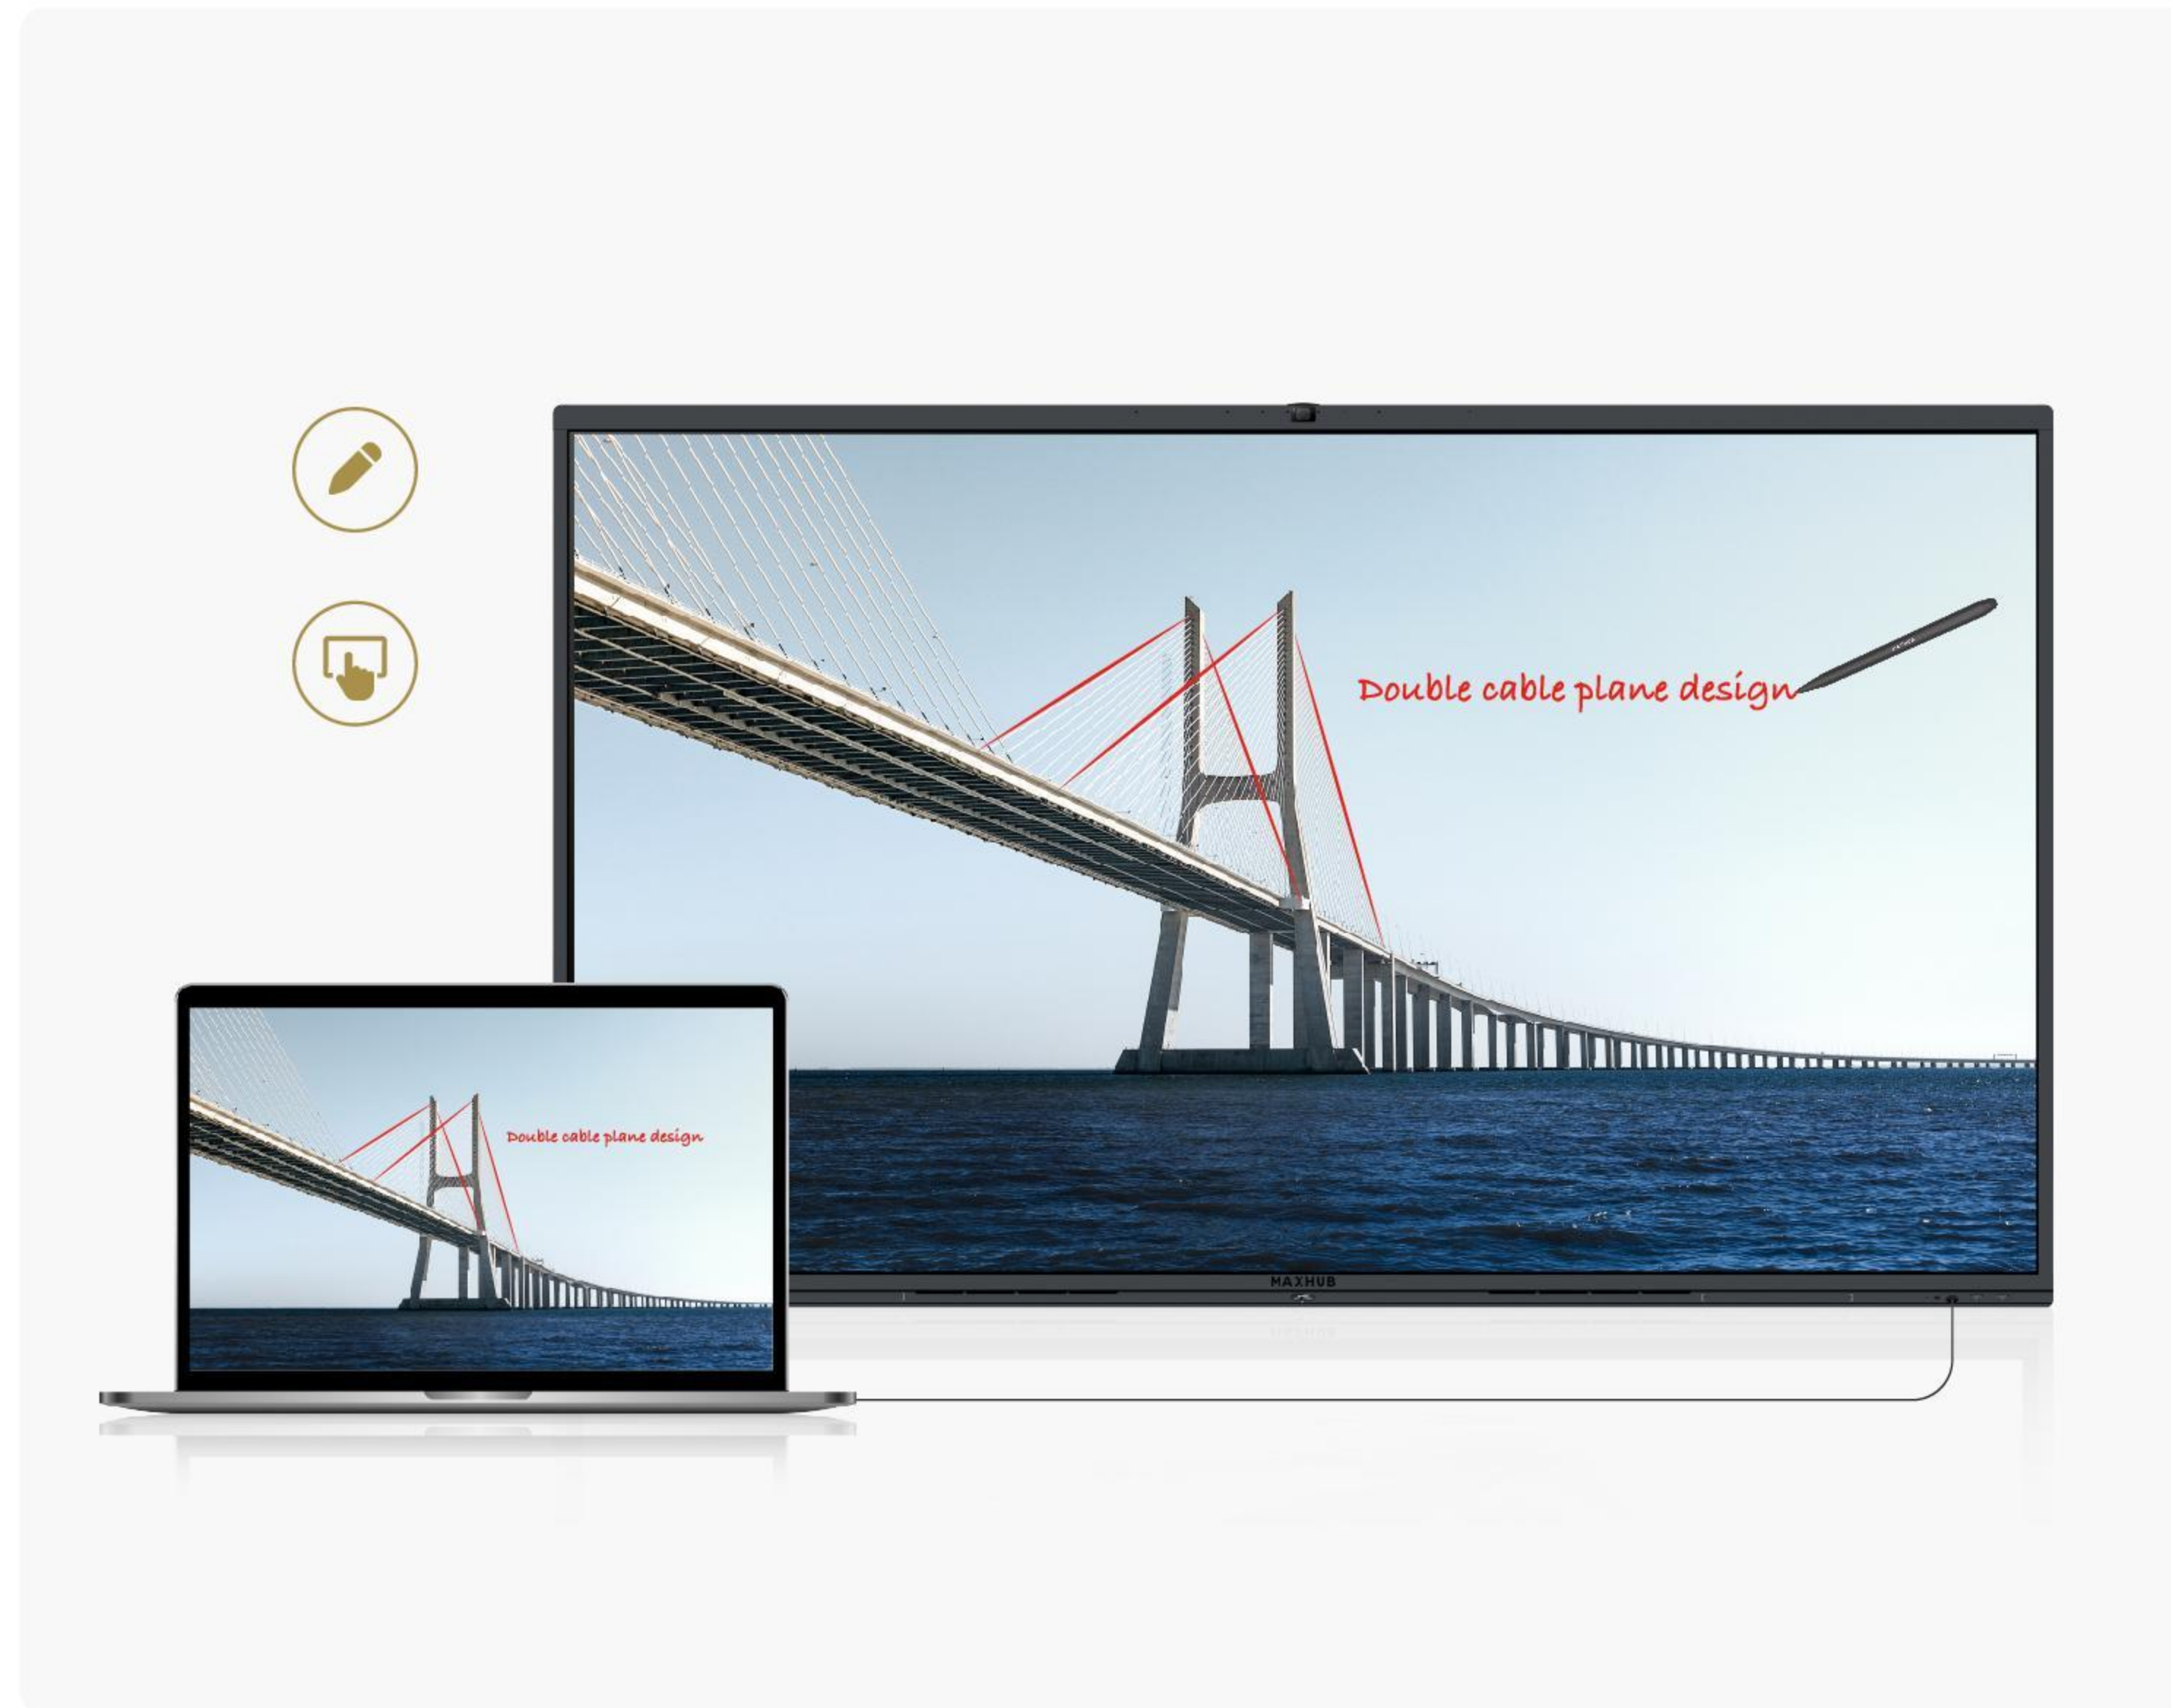

Control Your Devices Through The Touchscreen

No more back and forth from your seat during presentations – project content via your laptop directly to the display and operate your laptop using the touchscreen display.