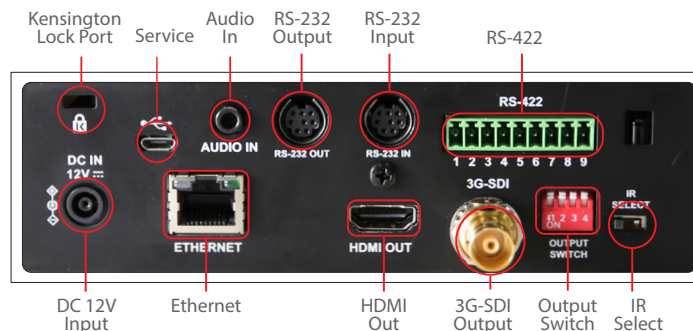

I/O Connections

Lumens Integration, Inc.
4116 Clipper Court
Fremont, CA, 94538
Phone: +1-866-600-0988
Fax: +1-510-252-1389

Lumens Europe
De Nayerstraat 17 9470
Denderleeuw Belgium
Phone: +32-473-58-38-95
Fax: +32-2-452-76-00

www.MyLumens.com