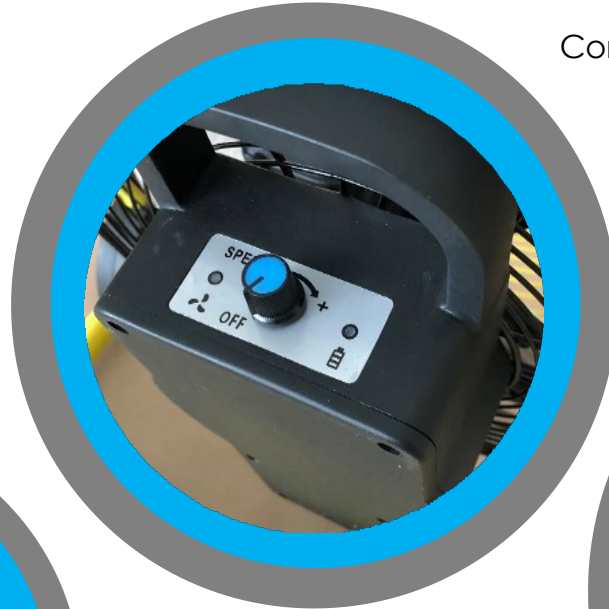

FGD-12C

Rechargeable fan

- 12inch metal fan blade
- Metal body construction
- Built with latest BLDC motor technology
- Variable speed settings for accurate control
- Driven by 2000 mAh high quality Lithium-ion battery
- Fully charged in 4-5 hours
- 3.5 hours working on high speed, 10 hours working on low speed
- 120 degree adjustable tilting angle

	N.W/G.W(KG)	POWER	20' /40' /40HQ(PCS)	GIFTBOX(inch)	Productsize (inch)
US	2.8/-	35W	1400/2900/3400	11.1*7.9*13.8	12.8*6.9*10.1

FGD-12C

Rechargeable fan

Control and interface

Power input

Battery tank

FGD-12C