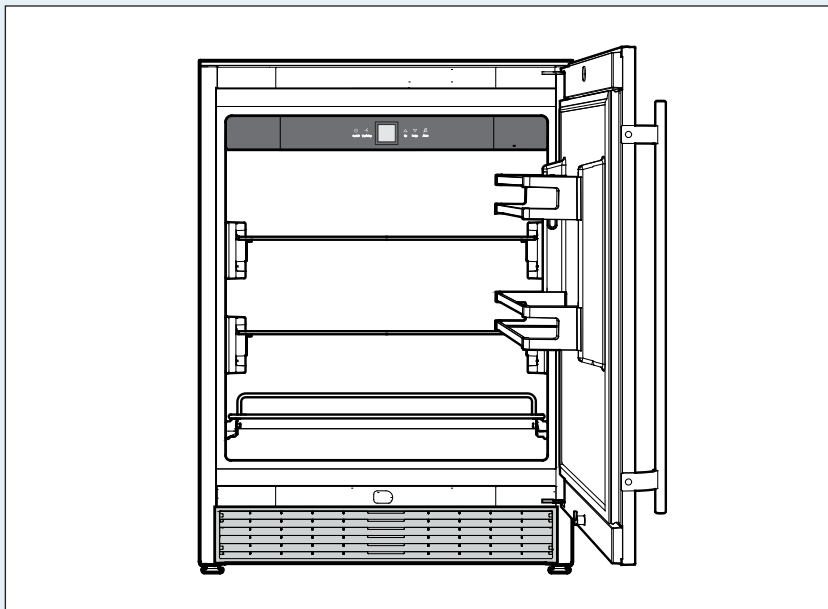

Outdoor Refrigerator