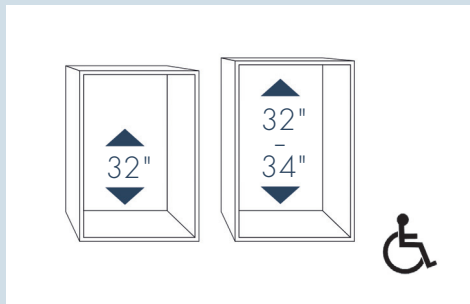

ADA Compliant: The Americans with Disabilities Act (ADA) establishes guidelines for consumer products to make them accessible to people with disabilities. Liebherr ADA compliant refrigerators allow one handed operation, fit below a 34" countertop and have controls that are positioned no higher than 48" above point of installation.