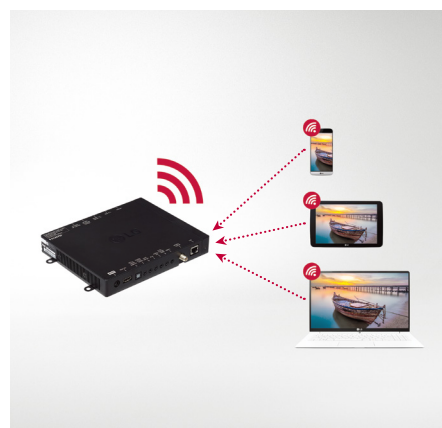

Soft AP

Software-enabled Access Point (Soft AP) functions as Wi-Fi that uses TV as a wireless hotspot, enabling guests to connect their own devices to the Soft AP.

* Soft AP should be set in installation menu.
* Smart Mirroring may not be operated at the same time.
* This feature may not be available in certain devices because of different encryption method.