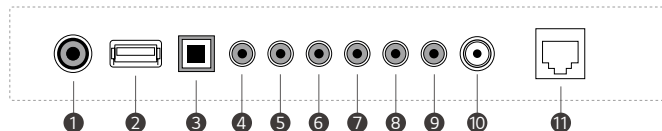

PRODUCT INFORMATION

STB-6500 (NA)

Type	Set Top Box
Data Streaming (IP&RF)	Yes
Pro:Centric Application	PCA 3.8
Tuner	1 Tuner
HCAP (SDK)	GEM / HTML5

DIMENSION

(unit: mm)

CONNECTIVITY

SYSTEM CONTROLLER

Front