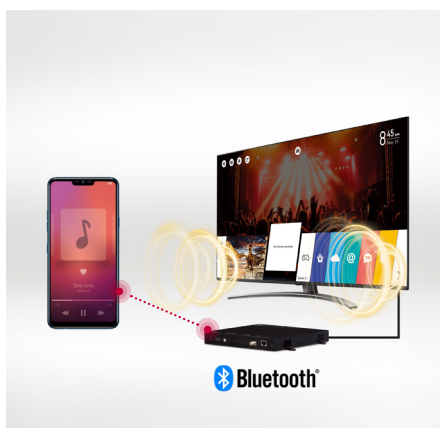

Bluetooth Sound Sync

Bluetooth Sound Sync enables users to listen to music on a mobile device through TV speakers via Bluetooth connection.

* Support devices for Bluetooth Sound Sync : Android, iOS based mobile device.