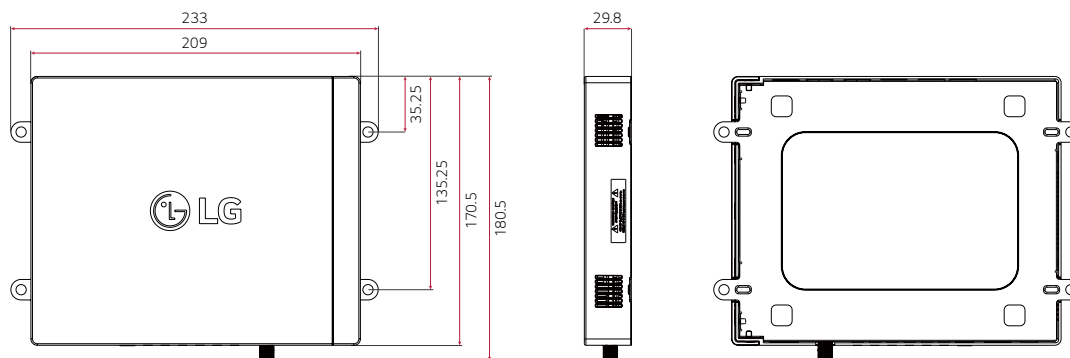

PRODUCT INFORMATION

STB-6500 (NA)

Type	Set Top Box
Data Streaming (IP&RF)	Yes
Pro:Centric Application	PCA 3.8
Tuner	1 Tuner
HCAP (SDK)	GEM / HTML5

DIMENSION

(unit: mm)

CONNECTIVITY

SYSTEM CONTROLLER

Front