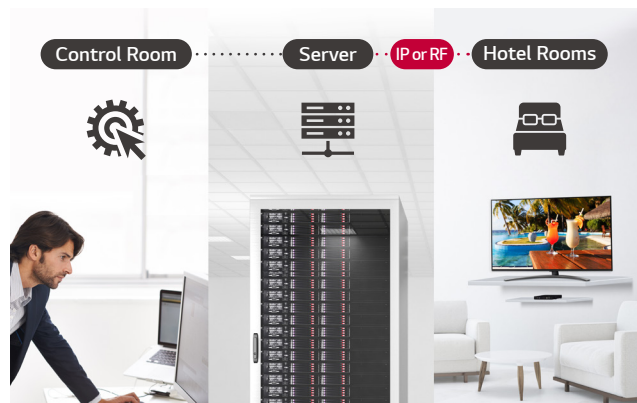

Pro:Centric SMART is optimized for customizing hospitality services for hotel brands and guests through an IP & RF infrastructure. With LG’s smart customization tools and content management software, it increases convenience through implementation of high-end technology.

* Actual UI may differ.

Pro:Centric Direct

The hotel management solution Pro:Centric Direct offers easy and simple editing tools, making it easy to perform service and IP network-based remote management. The Pro:Centric Direct solution enables users to edit their interface easily by providing customized interface and efficiently manages the TVs in the rooms. The current PCD version provides IoT-based in-room control as well as voice control function through LG Natural Language Processing (NLP). These IoT and voice-related functions will be your starting point to prepare for the hotel rooms of next generation through artificial intelligence.