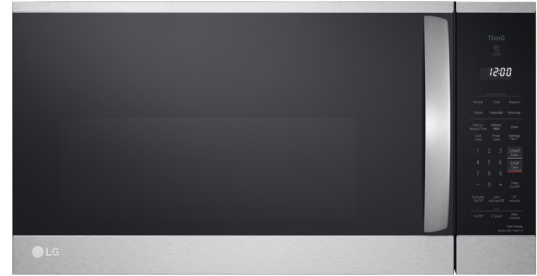

LG COOKING

MVEM1825

1.8 cu. ft. Wi-Fi Enabled Over-the-Range Microwave Oven with EasyClean®

1.8 cu. ft. Oven Capacity

ThinQ® App with Scan-to-Cook & Auto Sync to Smart LG Ranges

Sensor Cook

EasyClean® Interior

SmoothTouch™ Glass Controls

300 CFM Exhaust

AVAILABLE COLORS

PRINTPROOF™ STAINLESS STEEL

PRINTPROOF™ BLACK STAINLESS STEEL

LG ThinQ

Enjoy new ways to control your home with LG smart appliances

- Install Setup Quick Check
- Preventative Alerts & Guidance
- Performance & Usage Reports

CAPACITY

Oven Capacity (cu.ft.) 1.8

FEATURES

Microwave Power Output (Watts) 1,000
Exterior Design WideView™ Window
Control Type SmoothTouch™ Glass Controls
Control Location Right Side
Display White LED

COOKING FEATURES

Sensor Cook Yes
Power Levels 10
Defrost Auto / Time / Rapid Defrost
Sensor Reheat Yes
Auto Cook Options 3 (Defrost, Soften, Melt)
Add 30 Seconds Yes

CONVENIENCE FEATURES

Wi-Fi Connect (works with ThinQ®) Yes
EasyClean® Interior Yes
Turntable Diameter (inches) 12.6"
Clock Yes
Kitchen Timer Yes
Completion Beeper Yes
Turntable On/Off Yes
Add 30 Second Yes

LIGHTING

Exterior Lighting Halogen
Interior Lighting LED Lighting

SAFETY FEATURES

Child Lock Yes

VENTING SYSTEM

Filtration Charcoal Filter
Exhaust Grease Filter 2
Power Levels 2
Vent Grille Type Hidden
Vent Air Flow (CFM) 300

MATERIALS/FINISHES

All Available Colors PrintProof™ Stainless Steel
PrintProof™ Black Stainless Steel
PrintProof™ Finish Yes
Interior Color Gray

DIMENSIONS & WEIGHT

Cavity (WxHxD) 20 11/16" x 10 5/16" x 14 3/16"
Exterior (WxHxD) 29 14/16" x 16 7/16" x 15 14/16"
Product Weight (lbs) 47.6
Shipping Weight (lbs) 60.8
Shipping Dimensions (WxHxD) 33 9/16" x 20 1/16" x 19 7/16"

POWER/RATINGS

Volts 120 / 60
Amps / Watts 14A / 1600W

LIMITED WARRANTY

Parts and Labor 1 Year
Magnetron 10 Years

UPC CODES

MVEM1825F (PrintProof™ Stainless Steel) 048231342063
MVEM1825D (PrintProof™ Black Stainless Steel) 048231342070