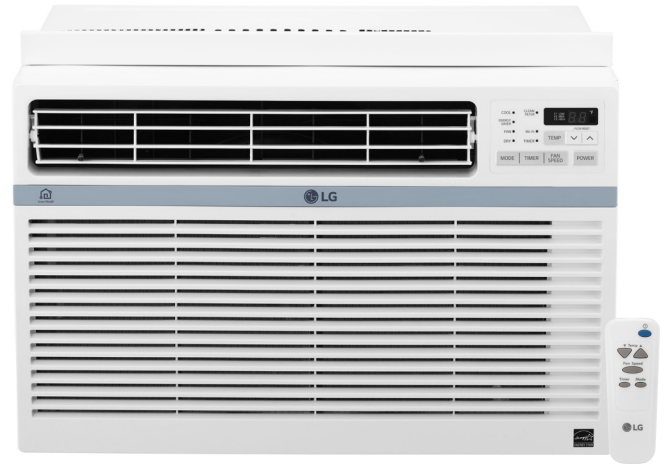

Window Air Conditioner

LW8017ERSM

IT'S ALL ABOUT CONTROL

Cool a little while you save a lot. With 8,000 BTU this Smart (Wi-Fi Controllable) Air Conditioner will save you energy and money while cooling a room up to 340 square feet. Plus, we've got you covered with Auto Restart, so when storms, high wind or heat waves cause a power outage, your unit automatically turns back on when power returns. This unit works with your Smartphone control (Apple IOS and Android).

PERFORMANCE

- 8,000 BTU
- CEER 12.0 / EER 12.1
- Dehumidification (Pts/Hr) 2.2
- Est. Cooling Area 340 sq. ft. (Room size 17' x 20')

FEATURES

- Smart (WiFi)
- Works with Smartphone control (Apple IOS and Android)
- 3 Cooling & Fan Speeds with Auto Cool

Electronic Touch Controls with Remote

Control the temperature of your room with just a push of a button. Our stylish remote control is easy to use and allows you to cool down from across the room.

PERFORMANCE

BTU Performance	8,000
CEER	12.0
EER	12.1
ENERGY STAR®	No
Dehumid. (Pts/Hr)	2.2
Dry Air Flow (CFM)	220
dBA Level (Indoor/Outdoor)	54/60
Est. Cooling Area (SQ. FT.)	340
Refrigerant	R32

FEATURES

WiFi Connection	Yes
Thermostat Control	Thermistor
Air Deflection	4-Way
Remote Controller	Yes
Auto Restart	Yes
Energy Saver Function	Yes
Timer	24 Hr, On/Off
Filter Alarm Function	Yes
Fan Speed Cooling	3
Fan Only Speed	3
Compressor	Rotary
In Door Fan Type	Turbo
Type Air Discharge	Top Discharge
Outdoor Vent/Exhaust	Yes
Chassis Type	Top Down