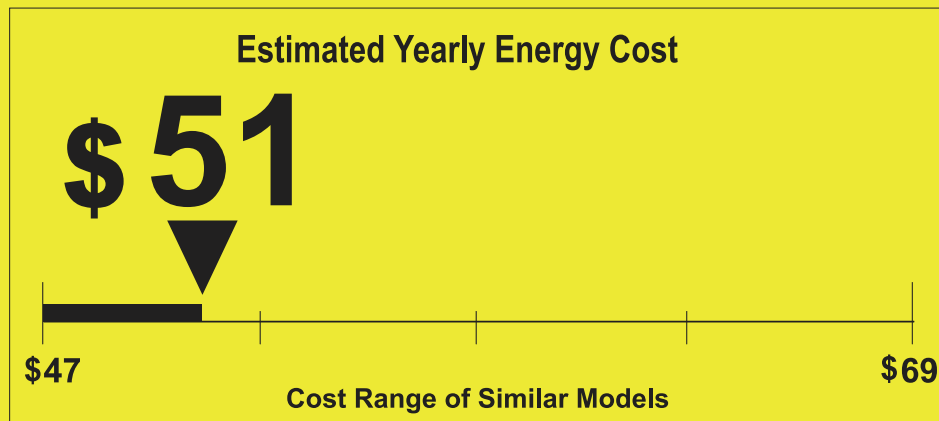

U.S. Government

Federal Law prohibits removal of this label before consumer purchase.

ENERGYGUIDE

Room Air Conditioner
Without Reverse Cycle
With Louvered Sides

LG Electronics U.S.A., Inc.(LG)
Model LW6017R
Capacity : 6,000 BTUs

11.3

Combined Energy Efficiency Ratio

Your cost will depend on your utility rates and use.

- Cost range based only on models of similar capacity without reverse cycle and with louvered sides.
- Estimated annual energy cost is based on a national average electricity cost of 13 cents per kWh and a seasonal use of 8 hours a day over a 3 month period.
- For more information, visit www.ftc.gov/energy.