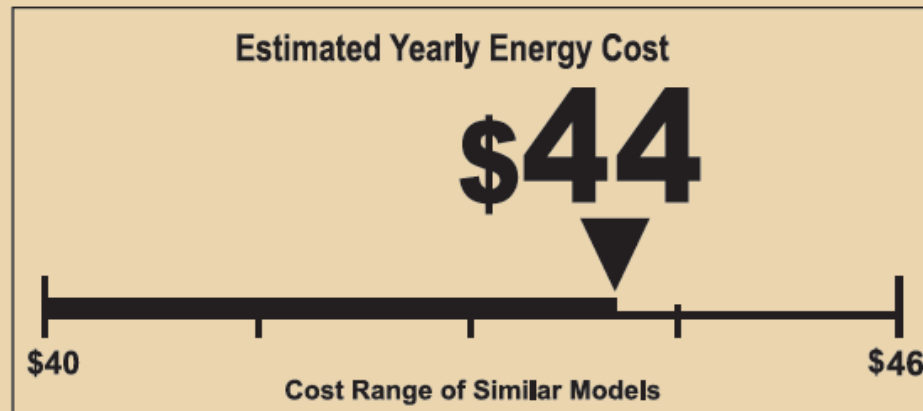

# ENERGYGUIDE

Room Air Conditioner  
Without Reverse Cycle  
With Louvered Sides

LG Electronics U.S.A., Inc.(LG)  
Model : LW5024  
Capacity : 5,000 BTUs

**11.5**  
Combined Energy Efficiency Ratio

**Your cost will depend on your utility rates and use.**

- Cost range based only on models of similar capacity without reverse cycle and with louvered sides.
- Estimated annual energy cost is based on a national average electricity cost of 13 cents per kWh and a seasonal use of 8 hours a day over a 3 month period.
- For more information, visit [www.ftc.gov/energy](http://www.ftc.gov/energy).