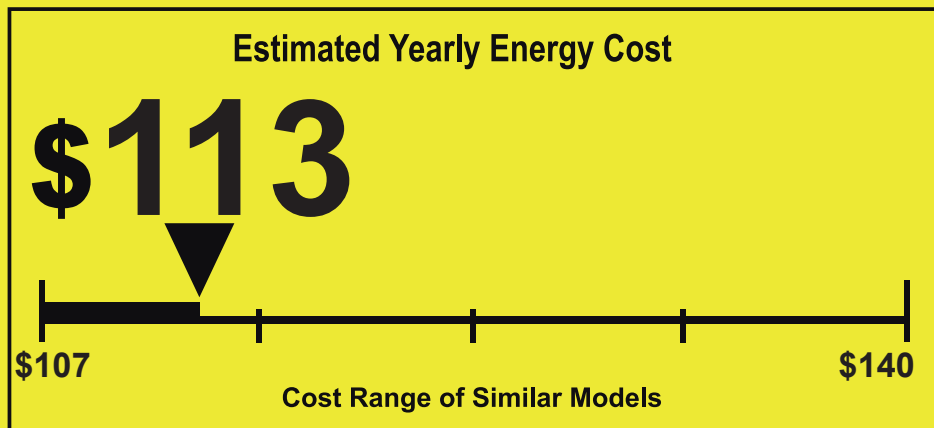

U.S. Government

Federal Law prohibits removal of this label before consumer purchase.

ENERGYGUIDE

Room Air Conditioner
Without Reverse Cycle
Without Louvered Sides

LG Electronics U.S.A., Inc.(LG)
Model : LT1233HNR
Capacity : 11,800 BTUs

10.2

Combined Energy Efficiency Ratio

Your cost will depend on your utility rates and use.

- Cost range based only on models of similar capacity without reverse cycle and without louvered sides.
- Estimated annual energy cost is based on a national average electricity cost of 13 cents per kWh and a seasonal use of 8 hours a day over a 3 month period.
- For more information, visit www.ftc.gov/energy.