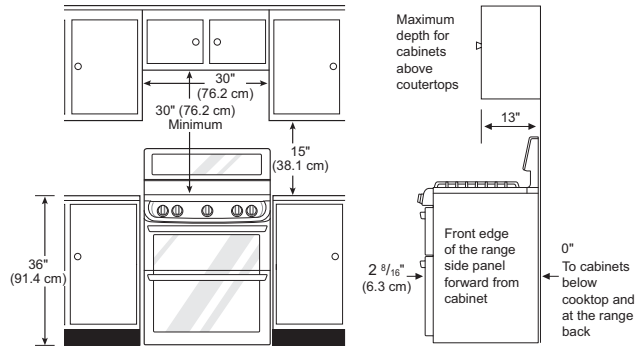

Life's Good

LDG4313*

QUICK INSTALL & CLEARANCES

For full installation directions/clearances please refer to the corresponding User Manual and Installation Guide.

DIMENSIONS/CLEARANCES/WEIGHT

Cabinet Width (in)	30"
Overall Depth (in) - including handle	28-15/16"
Overall Height (in) - including backguard	47-5/16"
Overall Width (in)	29-7/8"
Upper Oven Interior Dimensions (in) (W x H x D)	24-13/16" x 9-1/4" x 20"
Height to Cooking Surface (in)	36"
Lower Oven Interior Dimensions (in) (W x H x D)	24-13/16" x 14-1/4" x 20"
Product Weight	224.9 lbs
Shipping Weight	247 lbs
Carton Dimensions (in) (W x H x D)	32-1/2" x 51" x 30-1/2"

POWER/RATINGS

Amp at 120V	8.0A
kW at 120V	0.96kW
Requirements	120 VAC

INSTALLATION CLEARANCES

DIMENSIONS

GAS PIPE AND ELECTRICAL OUTLET LOCATIONS