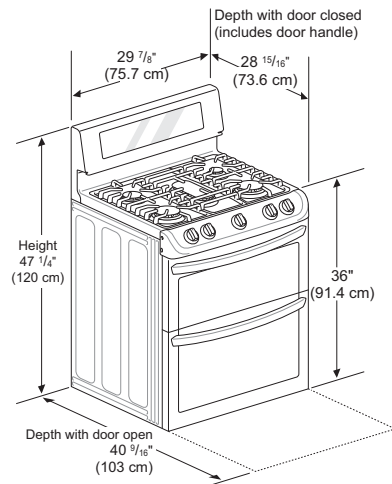

Life's Good

LDG4313*

QUICK INSTALL & CLEARANCES

For full installation directions/clearances please refer to the corresponding User Manual and Installation Guide.

DIMENSIONS/CLEARANCES/WEIGHT

Cabinet Width (in)	30"
Overall Depth (in) - including handle	28-15/16"
Overall Height (in) - including backguard	47-5/16"
Overall Width (in)	29-7/8"
Upper Oven Interior Dimensions (in) (W x H x D)	24-13/16" x 9-1/4" x 20"
Height to Cooking Surface (in)	36"
Lower Oven Interior Dimensions (in) (W x H x D)	24-13/16" x 14-1/4" x 20"
Product Weight	224.9 lbs
Shipping Weight	247 lbs
Carton Dimensions (in) (W x H x D)	32-1/2" x 51" x 30-1/2"

POWER/RATINGS

Amp at 120V	8.0A
kW at 120V	0.96kW
Requirements	120 VAC

INSTALLATION CLEARANCES

DIMENSIONS

GAS PIPE AND ELECTRICAL OUTLET LOCATIONS