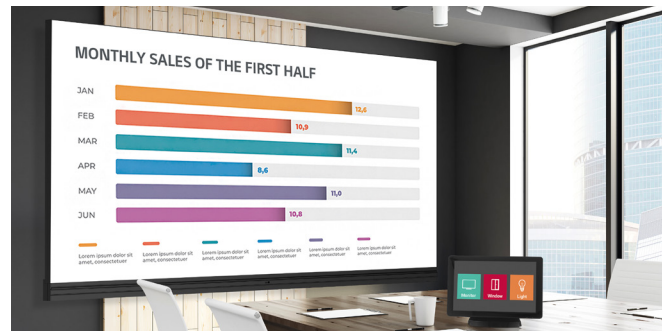

136" LED Screen with Built-in Speaker

LG's LABA 136-inch display is a simplified package including an embedded controller and built-in speaker. It doesn't require controller connections or module configurations eliminating the complexity of most LED display installations. After installation, simply turn on the screen with a remote control like a home TV.

Installation

With its simple, five-module assembly, the LABA display can be easily assembled in a very short amount of time without the need for advanced training.

* Fixing screws or installing wall mount/accessories is needed additionally.

Office Meeting Mode

By selecting Office Meeting Mode it allows you to configure meeting room details like the room number and current time. Other convenient features include automatic input switching, a presentation timer, and adjustable settings such as auto-brightness and picture mode.