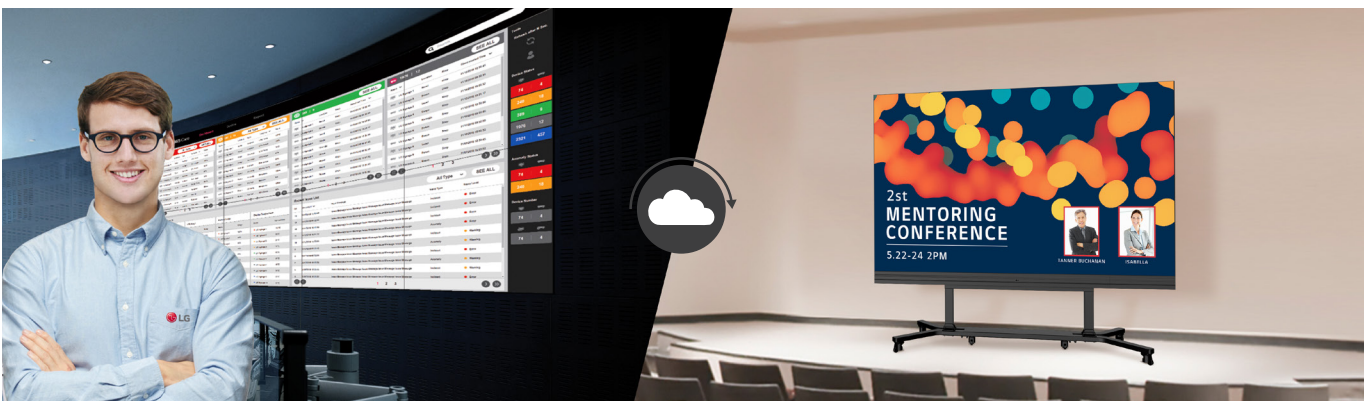

Real-time LG ConnectedCare

Powered by LG's high performance system controller, the LABA series is compatible with LG software solutions including SuperSign CMS, LED Assistant, and ConnectedCare, which help customers have even more control over their systems.*

* LG ConnectedCare and LG SuperSign CMS are each sold separately. Actual user interface may vary in different webOS versions.