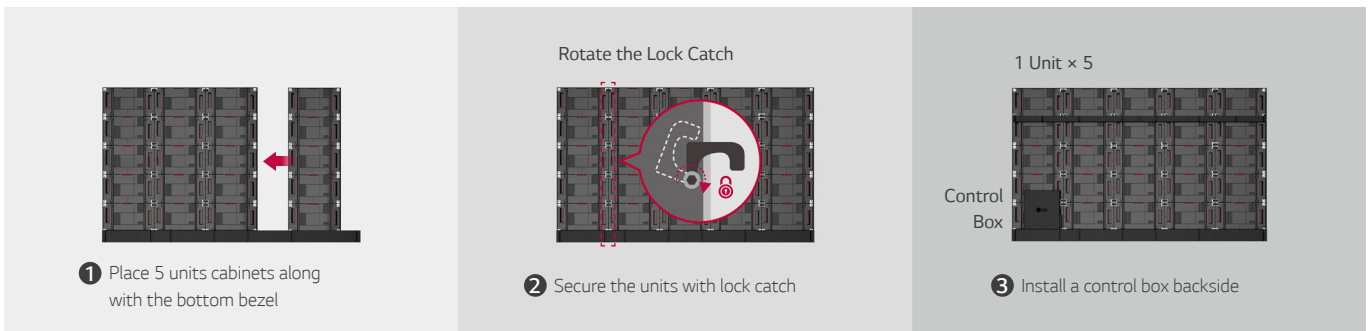

Installation

With its simple, five-module assembly, the LABA display can be easily assembled in a very short amount of time without the need for advanced training.

* Fixing screws or installing wall mount/accessories is needed additionally.