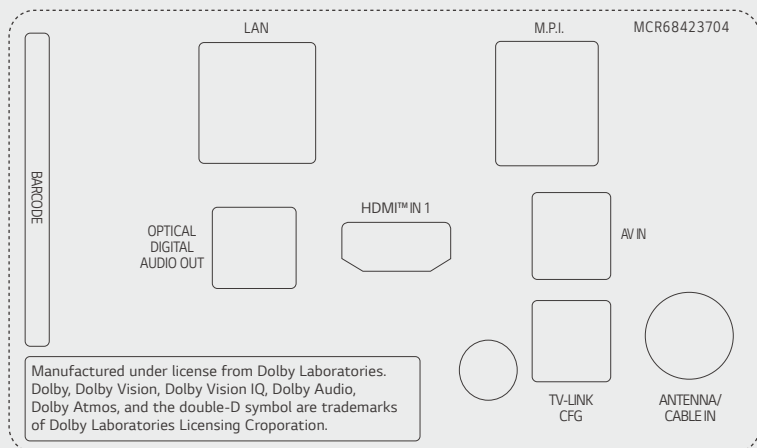

CONNECTIVITY

65" / 55" / 50" / 43"

Rear