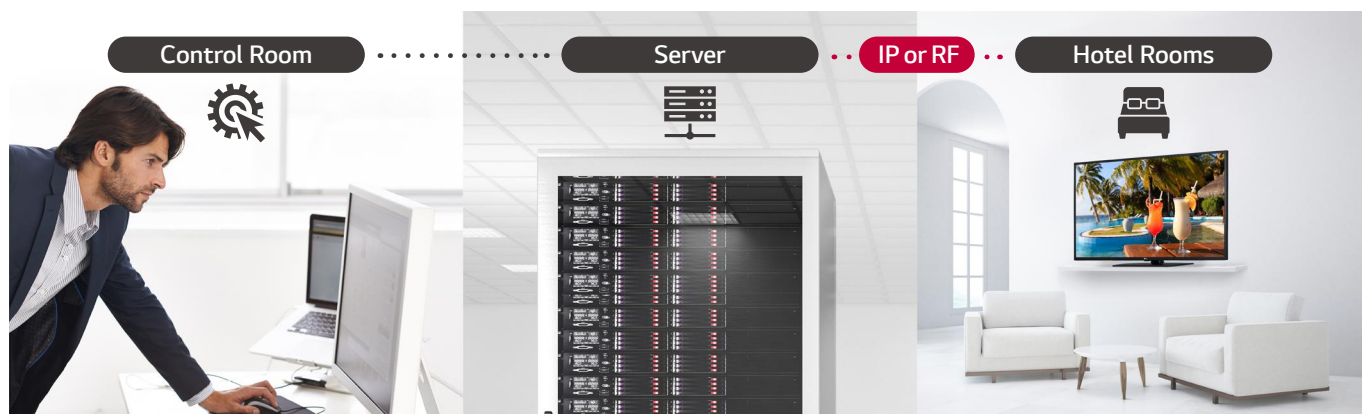

### Pro:Centric Direct

The hotel content management solution Pro:Centric Direct offers easy and simple editing tools, making it easy to perform service and IP network-based remote management. The Pro:Centric Direct solution enables users to edit their interface easily by providing customized interface and efficiently manages all TVs in the room. The latest PCD version provides IoT-based in-room control. The IoT function will be your starting point to prepare for the hotel rooms of next generation through artificial intelligence.