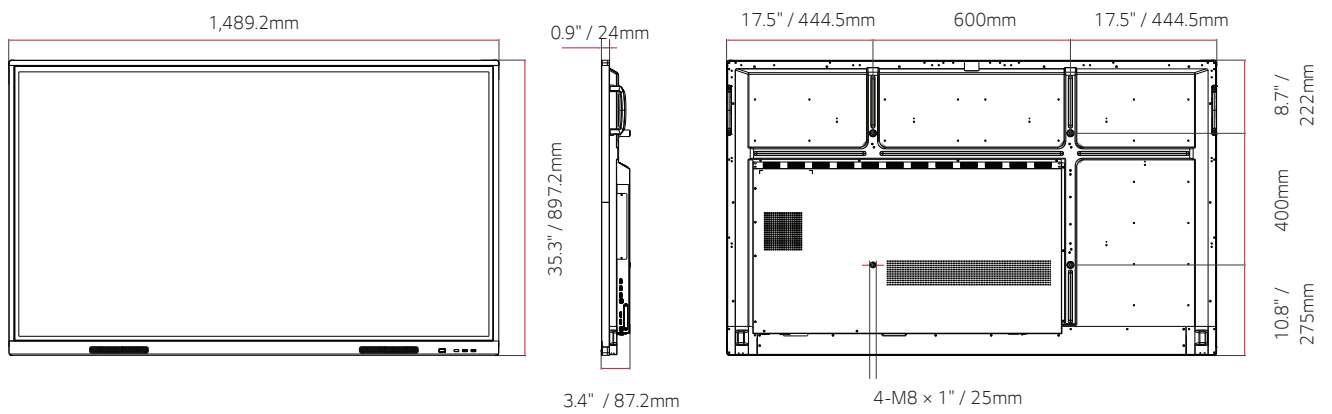

## DIMENSIONS

86"

75"

65"

	MODEL	86TR3DJ	75TR3DJ	65TR3DJ
PANEL	Screen Size	86"	75"	65"
	Panel Technology	IPS	IPS	IPS
	Back Light Type	Direct	Direct	Direct
	Aspect Ratio	16:9	16:9	16:9
	Native Resolution	3840 x 2160 (UHD)	3840 x 2160 (UHD)	3840 x 2160 (UHD)
	Refresh Rate	60Hz	60Hz	60Hz
	Brightness (Typ)	350 nits	350 nits	350 nits
	Contrast Ratio	1200:1	1200:1	1200:1
	Color gamut	NTSC 68%	NTSC 68%	NTSC 68%
	Viewing Angle (H x V)	178° X 178°	178° X 178°	178° X 178°
	Color Depth	10bit, 1.07Billion colors	10bit, 1.07Billion colors	10bit, 1.07Billion colors
	Response Time	8ms (G to G)	8ms (G to G)	8ms (G to G)
	Surface Treatment(Haze)	Anti Glare, 7H(Mohs)	Anti Glare, 7H(Mohs)	Anti Glare, 7H(Mohs)
	Lifetime Operation	30,000 Hrs	30,000 Hrs	30,000 Hrs
Operation Hours (Hours/Day)	16/7	16/7	16/7	
Portrait / Landscape	Landscape Only	Landscape Only	Landscape Only	
TOUCH	Available object size for touch	≥3 mm	≥3 mm	≥3 mm
	Reponse Time	≤60 ms (Android) ≤100 ms (Windows)	≤60 ms (Android) ≤100 ms (Windows)	≤60 ms (Android) ≤100 ms (Windows)
	Accuracy	±2 mm	±2 mm	±2 mm
	Interface	USB 2.0	USB 2.0	USB 2.0
	Protection Glass Thickness	4T (Anti-Glare)	4T (Anti-Glare)	4T (Anti-Glare)
	Protection Glass Trans- mission	87%	87%	87%
	Operating System Support	Windows XP/7/8/10, Linux, Mac, Android (WindowsXP/Linux/Mac support one point touch)	Windows XP/7/8/10, Linux, Mac, Android (WindowsXP/Linux/Mac support one point touch)	Windows XP/7/8/10, Linux, Mac, Android (WindowsXP/Linux/Mac support one point touch)
Multi touch point	Max 20 Points	Max 20 Points	Max 20 Points	
SOUND	Built-in Speakers	10W x 2	10W x 2	10W x 2
	HDMI In	Yes (3), HDCP2.2/1.4	Yes (3), HDCP2.2/1.4	Yes (3), HDCP2.2/1.4
CONNECTIVITY	Analog RGB In	Yes (1)	Yes (1)	Yes (1)
	Audio In	Yes (1)	Yes (1)	Yes (1)
	RS232C In	Yes (1)	Yes (1)	Yes (1)
	RJ45 (LAN)	Yes (1)	Yes (1)	Yes (1)
	USB In	USB3.0 Type A(3) USB2.0 Type A(3)	USB3.0 Type A(3) USB2.0 Type A(3)	USB3.0 Type A(3) USB2.0 Type A(3)
	Audio Out	Optical (1)	Optical (1)	Optical (1)
	Touch USB Out	Yes (2)	Yes (2)	Yes (2)
MECHANICAL	Bezel Color	Black	Black	Black
	Bezel Width	18.9 / 18.9 / 18.9 / 45.7 mm	18.9 / 18.9 / 18.9 / 45.7 mm	18.9 / 18.9 / 18.9 / 45.7 mm
	Weight	148.7 lbs / 67.5 kg	117.1 lbs / 53.1 kg	85.4 lbs / 38.8 kg
	Shipping Weight	190.9 lbs / 86.6 kg	154.0 lbs / 69.9 kg	106.9 lbs / 48.5 kg
	Monitor Dimension (W x H x D)	77.0 x 45.7 x 3.4 in 1957 x 1160 x 87 mm	67.3 x 40.2 x 3.4 in 1710 x 1020 x 87 mm	58.6 x 35.3 x 3.4 in 1489 x 897 x 87 mm
	Carton Dimensions (W x H x D) (Box outer size)	83.1 x 50.5 x 11.0 in 2112 x 1283 x 280 mm	73.2 x 44.9 x 11.0 in 1860 x 1140 x 280 mm	64.1 x 39.6 x 8.2 in 1628 x 1005 x 208 mm
	Handle	Yes	Yes	Yes
	Stand	No	No	No
	VESA™ Standard Mount Interface	800 x 600mm	800 x 400mm	600 x 400mm
	Operation Temperature	32° to 104° F / 0° to 40° C	32° to 104° F / 0° to 40° C	32° to 104° F / 0° to 40° C
	Operation Humidity	10% to 80%	10% to 80%	10% to 80%
	OPS type compatible	Yes (Slot)	Yes (Slot)	Yes (Slot)
	OPS Power built in	Yes	Yes	Yes
	FEATURES	Internal Memory	16 GB	16 GB
Built-in Wi-Fi		Yes (Removable)	Yes	Yes
Power Indicator		Yes	Yes	Yes
Local Key Operation		Yes	Yes	Yes
Fanless Design		Yes	Yes	Yes
Android Version		Android 8.0	Android 8.0	Android 8.0
Screen Share		Yes (Screenshare pro)	Yes (Screenshare pro)	Yes (Screenshare pro)
POWER	Power Supply	100-240 Vac, 50/60 Hz	100-240 Vac, 50/60 Hz	100-240 Vac, 50/60 Hz
	Power Type	Built-In Power	Built-In Power	Built-In Power
	Power Consumption (Typ)	370W	260W	180W
	Power Consumption (Max)		350W	300W
	Power Consumption (Off)	Less than 0.5W	Less than 0.5W	Less than 0.5W
"WARRANTY & OTHER"	Warranty	3 Year Limited	3 Year Limited	3 Year Limited
	FCC (Regulatory)	Class "A"	Class "A"	Class "A"
	CE (Regulatory)	Yes	Yes	Yes
	ErP (Environmental)	Yes	Yes	Yes
	Basic Accessories	Power Cord (3m), USB Cable (5m), HDMI Cable (3m), Writing Pen (x2), User Manual, Quick Start Guide, Remote Control (batteries incl.), Wi-Fi module	Power Cord (3m), USB Cable (5m), HDMI Cable (3m), Writing Pen (x2), User Manual, Quick Start Guide, Remote Control (batteries incl.), Wi-Fi module	Power Cord (3m), USB Cable (5m), HDMI Cable (3m), Writing Pen (x2), User Manual, Quick Start Guide, Remote Control (batteries incl.), Wi-Fi module