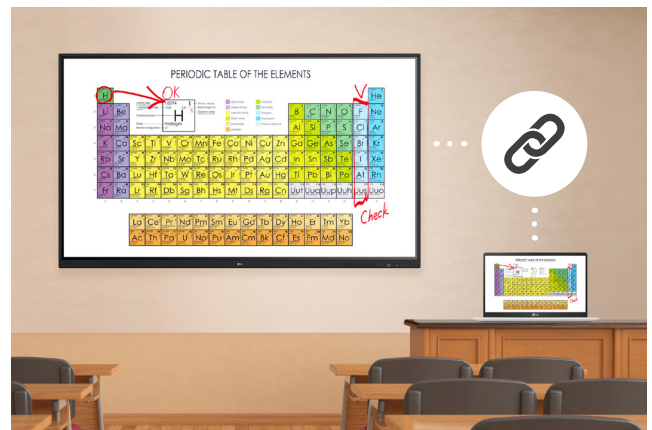

Easy Writing Experience

The TR3DJ series allows you to write and annotate on virtually any input source to deliver a more efficient and smooth writing experience.