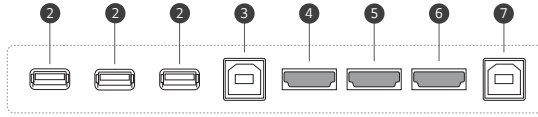

CONNECTIVITY

Side