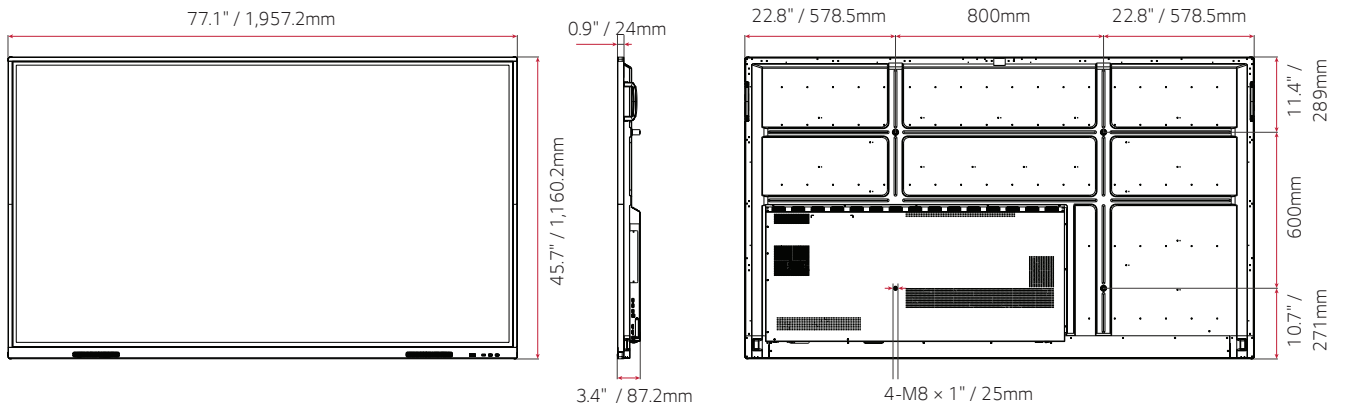

## DIMENSIONS

86"

75"

65"

	MODEL	86TR3DJ	75TR3DJ	65TR3DJ
PANEL	Screen Size	86"	75"	65"
	Panel Technology	IPS	IPS	IPS
	Back Light Type	Direct	Direct	Direct
	Aspect Ratio	16:9	16:9	16:9
	Native Resolution	3840 x 2160 (UHD)	3840 x 2160 (UHD)	3840 x 2160 (UHD)
	Refresh Rate	60Hz	60Hz	60Hz
	Brightness (Typ)	350 nits	350 nits	350 nits
	Contrast Ratio	1200:1	1200:1	1200:1
	Color gamut	NTSC 68%	NTSC 68%	NTSC 68%
	Viewing Angle (H x V)	178° X 178°	178° X 178°	178° X 178°
	Color Depth	10bit, 1.07Billion colors	10bit, 1.07Billion colors	10bit, 1.07Billion colors
	Response Time	8ms (G to G)	8ms (G to G)	8ms (G to G)
	Surface Treatment(Haze)	Anti Glare, 7H(Mohs)	Anti Glare, 7H(Mohs)	Anti Glare, 7H(Mohs)
	Lifetime Operation	30,000 Hrs	30,000 Hrs	30,000 Hrs
Operation Hours (Hours/Day)	16/7	16/7	16/7	
Portrait / Landscape	Landscape Only	Landscape Only	Landscape Only	
TOUCH	Available object size for touch	≥3 mm	≥3 mm	≥3 mm
	Reponse Time	≤60 ms (Android) ≤100 ms (Windows)	≤60 ms (Android) ≤100 ms (Windows)	≤60 ms (Android) ≤100 ms (Windows)
	Accuracy	±2 mm	±2 mm	±2 mm
	Interface	USB 2.0	USB 2.0	USB 2.0
	Protection Glass Thickness	4T (Anti-Glare)	4T (Anti-Glare)	4T (Anti-Glare)
	Protection Glass Trans- mission	87%	87%	87%
	Operating System Support	Windows XP/7/8/10, Linux, Mac, Android (WindowsXP/Linux/Mac support one point touch)	Windows XP/7/8/10, Linux, Mac, Android (WindowsXP/Linux/Mac support one point touch)	Windows XP/7/8/10, Linux, Mac, Android (WindowsXP/Linux/Mac support one point touch)
Multi touch point	Max 20 Points	Max 20 Points	Max 20 Points	
SOUND	Built-in Speakers	10W x 2	10W x 2	10W x 2
	HDMI In	Yes (3), HDCP2.2/1.4	Yes (3), HDCP2.2/1.4	Yes (3), HDCP2.2/1.4
CONNECTIVITY	Analog RGB In	Yes (1)	Yes (1)	Yes (1)
	Audio In	Yes (1)	Yes (1)	Yes (1)
	RS232C In	Yes (1)	Yes (1)	Yes (1)
	RJ45 (LAN)	Yes (1)	Yes (1)	Yes (1)
	USB In	USB3.0 Type A(3) USB2.0 Type A(3)	USB3.0 Type A(3) USB2.0 Type A(3)	USB3.0 Type A(3) USB2.0 Type A(3)
	Audio Out	Optical (1)	Optical (1)	Optical (1)
	Touch USB Out	Yes (2)	Yes (2)	Yes (2)
MECHANICAL	Bezel Color	Black	Black	Black
	Bezel Width	18.9 / 18.9 / 18.9 / 45.7 mm	18.9 / 18.9 / 18.9 / 45.7 mm	18.9 / 18.9 / 18.9 / 45.7 mm
	Weight	148.7 lbs / 67.5 kg	117.1 lbs / 53.1 kg	85.4 lbs / 38.8 kg
	Shipping Weight	190.9 lbs / 86.6 kg	154.0 lbs / 69.9 kg	106.9 lbs / 48.5 kg
	Monitor Dimension (W x H x D)	77.0 x 45.7 x 3.4 in 1957 x 1160 x 87 mm	67.3 x 40.2 x 3.4 in 1710 x 1020 x 87 mm	58.6 x 35.3 x 3.4 in 1489 x 897 x 87 mm
	Carton Dimensions (W x H x D) (Box outer size)	83.1 x 50.5 x 11.0 in 2112 x 1283 x 280 mm	73.2 x 44.9 x 11.0 in 1860 x 1140 x 280 mm	64.1 x 39.6 x 8.2 in 1628 x 1005 x 208 mm
	Handle	Yes	Yes	Yes
	Stand	No	No	No
	VESA™ Standard Mount Interface	800 x 600mm	800 x 400mm	600 x 400mm
	Operation Temperature	32° to 104° F / 0° to 40° C	32° to 104° F / 0° to 40° C	32° to 104° F / 0° to 40° C
	Operation Humidity	10% to 80%	10% to 80%	10% to 80%
	OPS type compatible	Yes (Slot)	Yes (Slot)	Yes (Slot)
	OPS Power built in	Yes	Yes	Yes
	FEATURES	Internal Memory	16 GB	16 GB
Built-in Wi-Fi		Yes (Removable)	Yes	Yes
Power Indicator		Yes	Yes	Yes
Local Key Operation		Yes	Yes	Yes
Fanless Design		Yes	Yes	Yes
Android Version		Android 8.0	Android 8.0	Android 8.0
Screen Share		Yes (Screenshare pro)	Yes (Screenshare pro)	Yes (Screenshare pro)
POWER	Power Supply	100-240 Vac, 50/60 Hz	100-240 Vac, 50/60 Hz	100-240 Vac, 50/60 Hz
	Power Type	Built-In Power	Built-In Power	Built-In Power
	Power Consumption (Typ)	370W	260W	180W
	Power Consumption (Max)		350W	300W
	Power Consumption (Off)	Less than 0.5W	Less than 0.5W	Less than 0.5W
"WARRANTY & OTHER"	Warranty	3 Year Limited	3 Year Limited	3 Year Limited
	FCC (Regulatory)	Class "A"	Class "A"	Class "A"
	CE (Regulatory)	Yes	Yes	Yes
	ErP (Environmental)	Yes	Yes	Yes
	Basic Accessories	Power Cord (3m), USB Cable (5m), HDMI Cable (3m), Writing Pen (x2), User Manual, Quick Start Guide, Remote Control (batteries incl.), Wi-Fi module	Power Cord (3m), USB Cable (5m), HDMI Cable (3m), Writing Pen (x2), User Manual, Quick Start Guide, Remote Control (batteries incl.), Wi-Fi module	Power Cord (3m), USB Cable (5m), HDMI Cable (3m), Writing Pen (x2), User Manual, Quick Start Guide, Remote Control (batteries incl.), Wi-Fi module