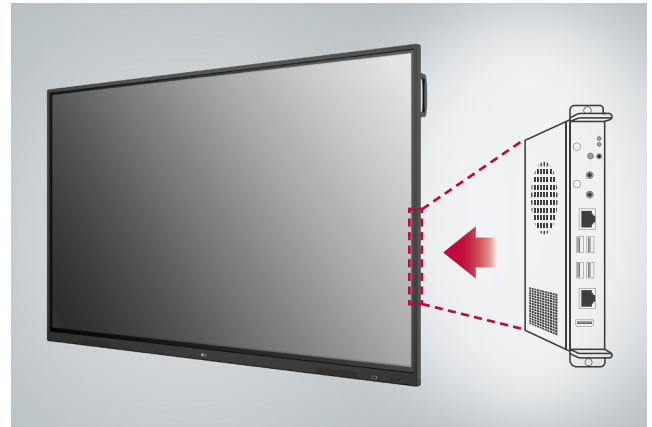

Built-in OPS Slot

For more expanded functions, the TR3DJ series supports Open Pluggable Specification (OPS) slots, allowing you to mount an OPS device easily and conveniently to the back of the digital board without the hassle of connecting to an external device.