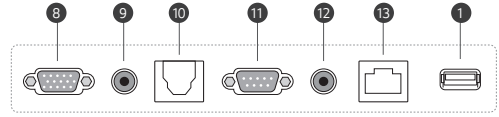

# CONNECTIVITY

Front

Side

Bottom

- |               |             |               |              |             |
|---------------|-------------|---------------|--------------|-------------|
| ① USB 2.0     | ④ HDMI IN 1 | ⑦ TOUCH OUT 2 | ⑩ SPDIF      | ⑫ AUDIO OUT |
| ② USB 3.0     | ⑤ HDMI IN 2 | ⑧ VGA         | ⑪ RS-232C IN | ⑬ LAN       |
| ③ TOUCH OUT 1 | ⑥ HDMI IN 3 | ⑨ AUDIO IN    |              |             |