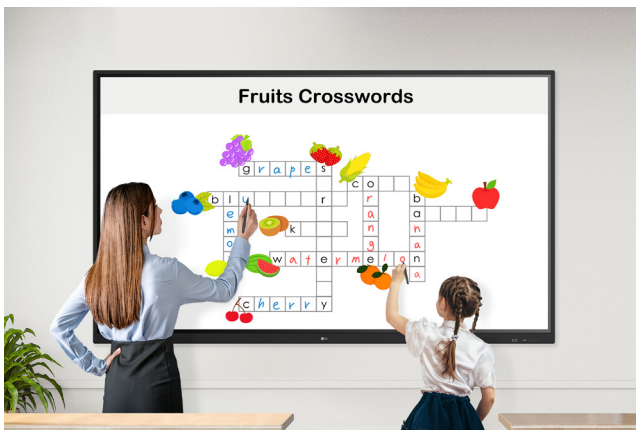

Dual Pen & Dual Color

To better enhance simultaneous use, the stylus pens come in two different colors and two different tip sizes (3mm and 8mm).