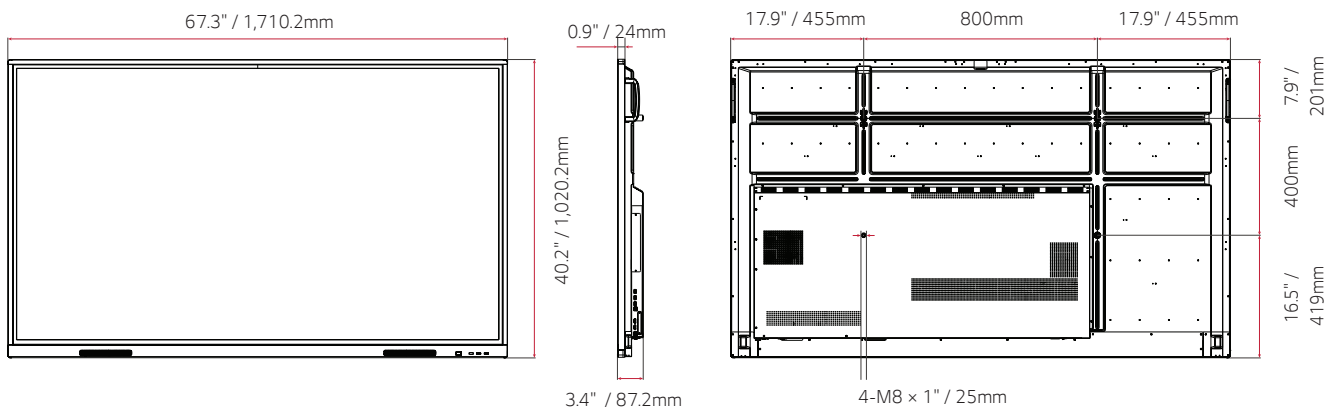

## DIMENSIONS

86"

75"

65"

	MODEL	86TR3DJ	75TR3DJ	65TR3DJ
PANEL	Screen Size	86"	75"	65"
	Panel Technology	IPS	IPS	IPS
	Back Light Type	Direct	Direct	Direct
	Aspect Ratio	16:9	16:9	16:9
	Native Resolution	3840 x 2160 (UHD)	3840 x 2160 (UHD)	3840 x 2160 (UHD)
	Refresh Rate	60Hz	60Hz	60Hz
	Brightness (Typ)	350 nits	350 nits	350 nits
	Contrast Ratio	1200:1	1200:1	1200:1
	Color gamut	NTSC 68%	NTSC 68%	NTSC 68%
	Viewing Angle (H x V)	178° X 178°	178° X 178°	178° X 178°
	Color Depth	10bit, 1.07Billion colors	10bit, 1.07Billion colors	10bit, 1.07Billion colors
	Response Time	8ms (G to G)	8ms (G to G)	8ms (G to G)
	Surface Treatment(Haze)	Anti Glare, 7H(Mohs)	Anti Glare, 7H(Mohs)	Anti Glare, 7H(Mohs)
	Lifetime Operation	30,000 Hrs	30,000 Hrs	30,000 Hrs
Operation Hours (Hours/Day)	16/7	16/7	16/7	
Portrait / Landscape	Landscape Only	Landscape Only	Landscape Only	
TOUCH	Available object size for touch	≥3 mm	≥3 mm	≥3 mm
	Reponse Time	≤60 ms (Android) ≤100 ms (Windows)	≤60 ms (Android) ≤100 ms (Windows)	≤60 ms (Android) ≤100 ms (Windows)
	Accuracy	±2 mm	±2 mm	±2 mm
	Interface	USB 2.0	USB 2.0	USB 2.0
	Protection Glass Thickness	4T (Anti-Glare)	4T (Anti-Glare)	4T (Anti-Glare)
	Protection Glass Trans- mission	87%	87%	87%
	Operating System Support	Windows XP/7/8/10, Linux, Mac, Android (WindowsXP/Linux/Mac support one point touch)	Windows XP/7/8/10, Linux, Mac, Android (WindowsXP/Linux/Mac support one point touch)	Windows XP/7/8/10, Linux, Mac, Android (WindowsXP/Linux/Mac support one point touch)
Multi touch point	Max 20 Points	Max 20 Points	Max 20 Points	
SOUND	Built-in Speakers	10W x 2	10W x 2	10W x 2
	HDMI In	Yes (3), HDCP2.2/1.4	Yes (3), HDCP2.2/1.4	Yes (3), HDCP2.2/1.4
CONNECTIVITY	Analog RGB In	Yes (1)	Yes (1)	Yes (1)
	Audio In	Yes (1)	Yes (1)	Yes (1)
	RS232C In	Yes (1)	Yes (1)	Yes (1)
	RJ45 (LAN)	Yes (1)	Yes (1)	Yes (1)
	USB In	USB3.0 Type A(3) USB2.0 Type A(3)	USB3.0 Type A(3) USB2.0 Type A(3)	USB3.0 Type A(3) USB2.0 Type A(3)
	Audio Out	Optical (1)	Optical (1)	Optical (1)
	Touch USB Out	Yes (2)	Yes (2)	Yes (2)
MECHANICAL	Bezel Color	Black	Black	Black
	Bezel Width	18.9 / 18.9 / 18.9 / 45.7 mm	18.9 / 18.9 / 18.9 / 45.7 mm	18.9 / 18.9 / 18.9 / 45.7 mm
	Weight	148.7 lbs / 67.5 kg	117.1 lbs / 53.1 kg	85.4 lbs / 38.8 kg
	Shipping Weight	190.9 lbs / 86.6 kg	154.0 lbs / 69.9 kg	106.9 lbs / 48.5 kg
	Monitor Dimension (W x H x D)	77.0 x 45.7 x 3.4 in 1957 x 1160 x 87 mm	67.3 x 40.2 x 3.4 in 1710 x 1020 x 87 mm	58.6 x 35.3 x 3.4 in 1489 x 897 x 87 mm
	Carton Dimensions (W x H x D) (Box outer size)	83.1 x 50.5 x 11.0 in 2112 x 1283 x 280 mm	73.2 x 44.9 x 11.0 in 1860 x 1140 x 280 mm	64.1 x 39.6 x 8.2 in 1628 x 1005 x 208 mm
	Handle	Yes	Yes	Yes
	Stand	No	No	No
	VESA™ Standard Mount Interface	800 x 600mm	800 x 400mm	600 x 400mm
	Operation Temperature	32° to 104° F / 0° to 40° C	32° to 104° F / 0° to 40° C	32° to 104° F / 0° to 40° C
	Operation Humidity	10% to 80%	10% to 80%	10% to 80%
	OPS type compatible	Yes (Slot)	Yes (Slot)	Yes (Slot)
	OPS Power built in	Yes	Yes	Yes
	FEATURES	Internal Memory	16 GB	16 GB
Built-in Wi-Fi		Yes (Removable)	Yes	Yes
Power Indicator		Yes	Yes	Yes
Local Key Operation		Yes	Yes	Yes
Fanless Design		Yes	Yes	Yes
Android Version		Android 8.0	Android 8.0	Android 8.0
Screen Share		Yes (Screenshare pro)	Yes (Screenshare pro)	Yes (Screenshare pro)
POWER	Power Supply	100-240 Vac, 50/60 Hz	100-240 Vac, 50/60 Hz	100-240 Vac, 50/60 Hz
	Power Type	Built-In Power	Built-In Power	Built-In Power
	Power Consumption (Typ)	370W	260W	180W
	Power Consumption (Max)		350W	300W
	Power Consumption (Off)	Less than 0.5W	Less than 0.5W	Less than 0.5W
"WARRANTY & OTHER"	Warranty	3 Year Limited	3 Year Limited	3 Year Limited
	FCC (Regulatory)	Class "A"	Class "A"	Class "A"
	CE (Regulatory)	Yes	Yes	Yes
	ErP (Environmental)	Yes	Yes	Yes
	Basic Accessories	Power Cord (3m), USB Cable (5m), HDMI Cable (3m), Writing Pen (x2), User Manual, Quick Start Guide, Remote Control (batteries incl.), Wi-Fi module	Power Cord (3m), USB Cable (5m), HDMI Cable (3m), Writing Pen (x2), User Manual, Quick Start Guide, Remote Control (batteries incl.), Wi-Fi module	Power Cord (3m), USB Cable (5m), HDMI Cable (3m), Writing Pen (x2), User Manual, Quick Start Guide, Remote Control (batteries incl.), Wi-Fi module