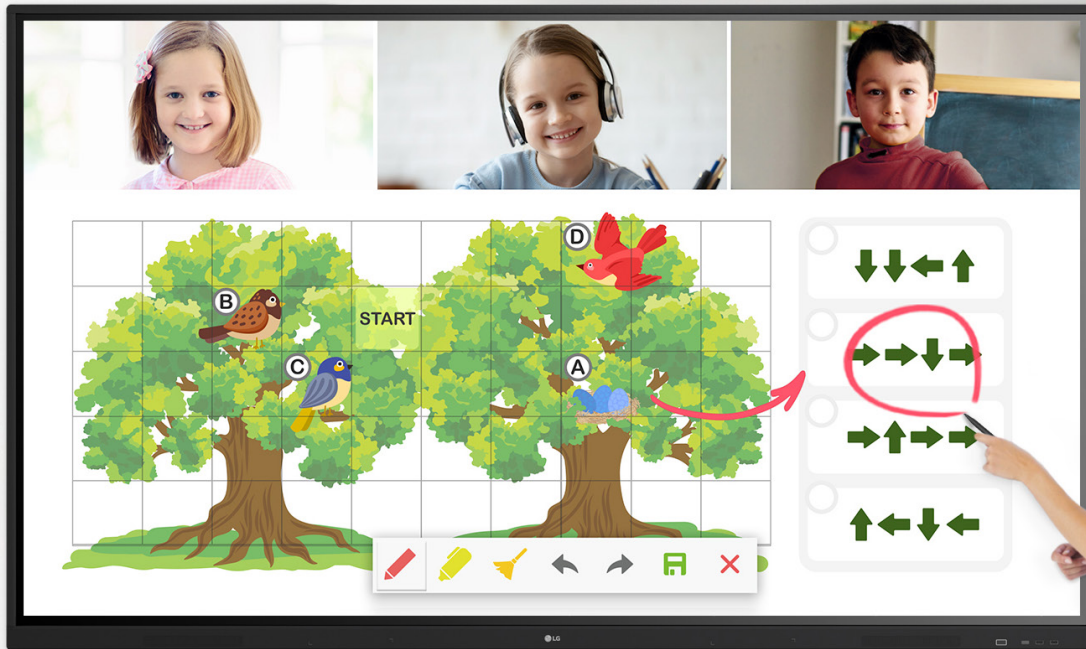

\* 86 inch

\* All images are for illustrative purposes only.

**LG CreateBoard™** TR3DJ (86" / 75" / 65")

## Bringing People Together

LG's whiteboard brings us together across platforms, regardless of the learning space.

The TR3DJ interactive whiteboard provides a versatile platform that allows teachers to leverage the learning management system or cloud drive of their choice. Display, annotate and share content from a wide variety of sources.

## Wireless Screen Mirroring from / to Devices

- Two Way Communication
- Up to 6 Devices on Display
  - Direct Sharing Annotation & Files

### ScreenShare Pro

ScreenShare Pro enables you to display up to six shared screens, or a file on a screen, in real-time. It also allows users to share via Chromecast or with Apple device mirroring on the same network without needing an additional application.