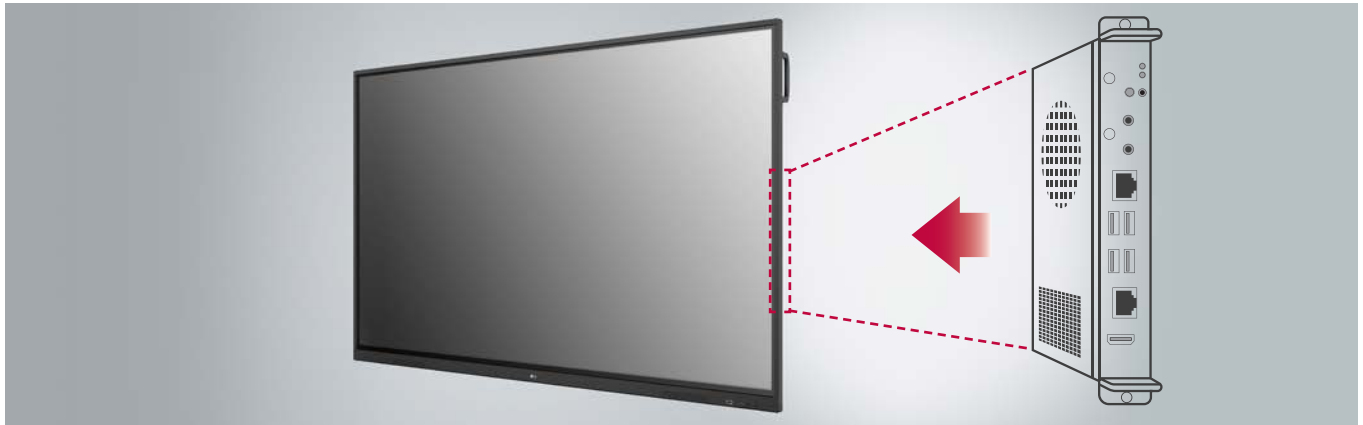

The TR3DJ interactive whiteboard provides a versatile platform that allows employees, teams, crew, and mission critical command staff to collaborate, display, annotate, and share content from a wide variety of sources.

EASY CONNECTION & SHARING

Built-in OPS Slot

For more expanded functions, the TR3DJ series supports Open Pluggable Specification (OPS) slots, allowing you to mount an OPS device easily and conveniently to the back of the digital board without the hassle of connecting to an external device.