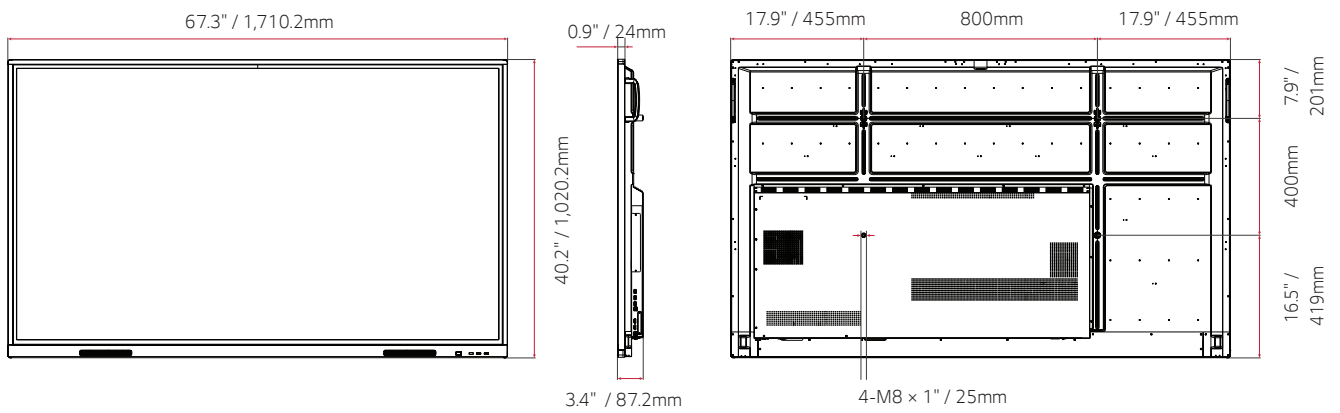

USB Block

USB Block Mode is an added security measure that helps prevent data from being copied to unauthorized devices, an essential feature in spaces where security is critical.

DIMENSIONS

86"

75"

65"

	MODEL	86TR3DJ	75TR3DJ	65TR3DJ
PANEL	Screen Size	86"	75"	65"
	Panel Technology	IPS	IPS	IPS
	Back Light Type	Direct	Direct	Direct
	Aspect Ratio	16:9	16:9	16:9
	Native Resolution	3840 x 2160 (UHD)	3840 x 2160 (UHD)	3840 x 2160 (UHD)
	Refresh Rate	60Hz	60Hz	60Hz
	Brightness (Typ)	350 nits	350 nits	350 nits
	Contrast Ratio	1200:1	1200:1	1200:1
	Color gamut	NTSC 68%	NTSC 68%	NTSC 68%
	Viewing Angle (H x V)	178° X 178°	178° X 178°	178° X 178°
	Color Depth	10bit, 1.07Billion colors	10bit, 1.07Billion colors	10bit, 1.07Billion colors
	Response Time	8ms (G to G)	8ms (G to G)	8ms (G to G)
	Surface Treatment (Haze)	Anti Glare, 7H (Mohs)	Anti Glare, 7H (Mohs)	Anti Glare, 7H (Mohs)
	Lifetime Operation	30,000 Hrs	30,000 Hrs	30,000 Hrs
Operation Hours (Hours/Day)	16/7	16/7	16/7	
Portrait / Landscape	Landscape Only	Landscape Only	Landscape Only	
TOUCH	Available object size for touch	≥3 mm	≥3 mm	≥3 mm
	Response Time	≤60 ms (Android) ≤100 ms (Windows)	≤60 ms (Android) ≤100 ms (Windows)	≤60 ms (Android) ≤100 ms (Windows)
	Accuracy	±2 mm	±2 mm	±2 mm
	Interface	USB 2.0	USB 2.0	USB 2.0
	Protection Glass Thickness	4T (Anti-Glare)	4T (Anti-Glare)	4T (Anti-Glare)
	Protection Glass Transmission	87%	87%	87%
	Operating System Support	Windows XP/7/8/10, Linux, Mac, Android (WindowsXP/Linux/Mac support one point touch)	Windows XP/7/8/10, Linux, Mac, Android (WindowsXP/Linux/Mac support one point touch)	Windows XP/7/8/10, Linux, Mac, Android (WindowsXP/Linux/Mac support one point touch)
Multi touch point	Max 20 Points	Max 20 Points	Max 20 Points	
SOUND	Built-in Speakers	10W x 2	10W x 2	10W x 2
CONNECTIVITY	HDMI In	Yes (3), HDCP2.2/1.4	Yes (3), HDCP2.2/1.4	Yes (3), HDCP2.2/1.4
	Analog RGB In	Yes (1)	Yes (1)	Yes (1)
	Audio In	Yes (1)	Yes (1)	Yes (1)
	RS232C In	Yes (1)	Yes (1)	Yes (1)
	RJ45 (LAN)	Yes (1)	Yes (1)	Yes (1)
	USB In	USB3.0 Type A(3) USB2.0 Type A(3)	USB3.0 Type A(3) USB2.0 Type A(3)	USB3.0 Type A(3) USB2.0 Type A(3)
	Audio Out	Optical (1)	Optical (1)	Optical (1)
	Touch USB Out	Yes (2)	Yes (2)	Yes (2)
MECHANICAL	Bezel Color	Black	Black	Black
	Bezel Width	18.9 / 18.9 / 18.9 / 45.7 mm	18.9 / 18.9 / 18.9 / 45.7 mm	18.9 / 18.9 / 18.9 / 45.7 mm
	Weight	148.7 lbs / 67.5 kg	117.1 lbs / 53.1 kg	85.4 lbs / 38.8 kg
	Shipping Weight	190.9 lbs / 86.6 kg	154.0 lbs / 69.9 kg	106.9 lbs / 48.5 kg
	Monitor Dimension (W x H x D)	77.0 x 45.7 x 3.4 in 1957 x 1160 x 87 mm	67.3 x 40.2 x 3.4 in 1710 x 1020 x 87 mm	58.6 x 35.3 x 3.4 in 1489 x 897 x 87 mm
	Carton Dimensions (W x H x D) (Box outer size)	83.1 x 50.5 x 11.0 in 2112 x 1283 x 280 mm	73.2 x 44.9 x 11.0 in 1860 x 1140 x 280 mm	64.1 x 39.6 x 8.2 in 1628 x 1005 x 208 mm
	Handle	Yes	Yes	Yes
	Stand	No	No	No
	VESA™ Standard Mount Interface	800 x 600mm	800 x 400mm	600 x 400mm
	Operation Temperature	32° to 104° F / 0° to 40° C	32° to 104° F / 0° to 40° C	32° to 104° F / 0° to 40° C
	Operation Humidity	10% to 80%	10% to 80%	10% to 80%
	OPS type compatible	Yes (Slot)	Yes (Slot)	Yes (Slot)
	OPS Power built in	Yes	Yes	Yes
	Internal Memory	16 GB	16 GB	16 GB
	Built-in Wi-Fi	Yes (Removable)	Yes	Yes
	Power Indicator	Yes	Yes	Yes
	Local Key Operation	Yes	Yes	Yes
Fanless Design	Yes	Yes	Yes	
Android Version	Android 8.0	Android 8.0	Android 8.0	
Screen Share	Yes (Screenshare pro)	Yes (Screenshare pro)	Yes (Screenshare pro)	
POWER	Power Supply	100-240 Vac, 50/60 Hz	100-240 Vac, 50/60 Hz	100-240 Vac, 50/60 Hz
	Power Type	Built-In Power	Built-In Power	Built-In Power
	Power Consumption (Typ)	370W	260W	180W
	Power Consumption (Max)		350W	300W
	Power Consumption (Off)	Less than 0.5W	Less than 0.5W	Less than 0.5W
WARRANTY & OTHER	Warranty	3 Year Limited	3 Year Limited	3 Year Limited
	FCC (Regulatory)	Class "A"	Class "A"	Class "A"
	CE (Regulatory)	Yes	Yes	Yes
	ErP (Environmental)	Yes	Yes	Yes
	Basic Accessories	Power Cord (3m), USB Cable (5m), HDMI Cable (3m), Writing Pen (x2), User Manual, Quick Start Guide, Remote Control (batteries incl.), Wi-Fi module	Power Cord (3m), USB Cable (5m), HDMI Cable (3m), Writing Pen (x2), User Manual, Quick Start Guide, Remote Control (batteries incl.), Wi-Fi module	Power Cord (3m), USB Cable (5m), HDMI Cable (3m), Writing Pen (x2), User Manual, Quick Start Guide, Remote Control (batteries incl.), Wi-Fi module