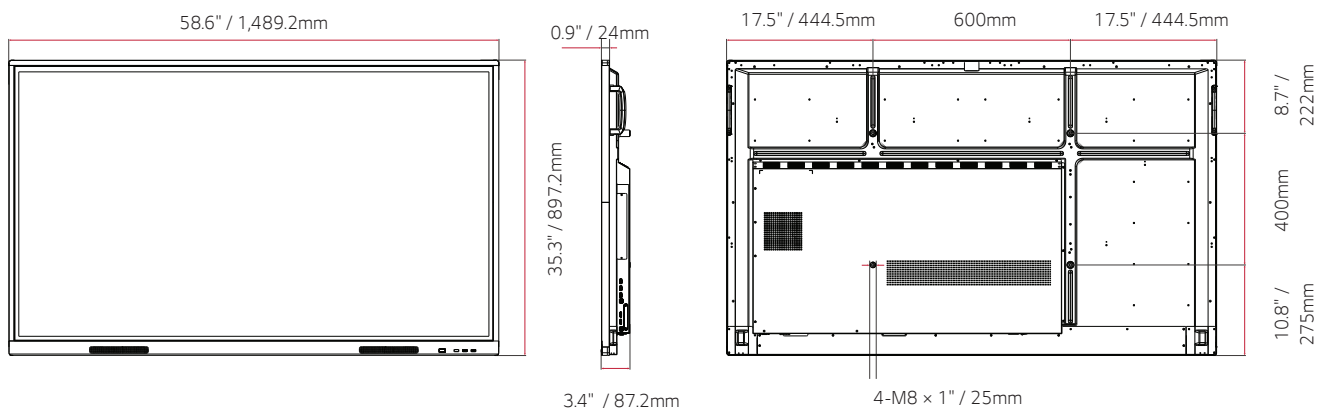

USB Block

USB Block Mode is an added security measure that helps prevent data from being copied to unauthorized devices, an essential feature in spaces where security is critical.

DIMENSIONS

86"

75"

65"

	MODEL	86TR3DJ	75TR3DJ	65TR3DJ
PANEL	Screen Size	86"	75"	65"
	Panel Technology	IPS	IPS	IPS
	Back Light Type	Direct	Direct	Direct
	Aspect Ratio	16:9	16:9	16:9
	Native Resolution	3840 x 2160 (UHD)	3840 x 2160 (UHD)	3840 x 2160 (UHD)
	Refresh Rate	60Hz	60Hz	60Hz
	Brightness (Typ)	350 nits	350 nits	350 nits
	Contrast Ratio	1200:1	1200:1	1200:1
	Color gamut	NTSC 68%	NTSC 68%	NTSC 68%
	Viewing Angle (H x V)	178° X 178°	178° X 178°	178° X 178°
	Color Depth	10bit, 1.07Billion colors	10bit, 1.07Billion colors	10bit, 1.07Billion colors
	Response Time	8ms (G to G)	8ms (G to G)	8ms (G to G)
	Surface Treatment (Haze)	Anti Glare, 7H (Mohs)	Anti Glare, 7H (Mohs)	Anti Glare, 7H (Mohs)
	Lifetime Operation	30,000 Hrs	30,000 Hrs	30,000 Hrs
Operation Hours (Hours/Day)	16/7	16/7	16/7	
Portrait / Landscape	Landscape Only	Landscape Only	Landscape Only	
TOUCH	Available object size for touch	≥3 mm	≥3 mm	≥3 mm
	Response Time	≤60 ms (Android) ≤100 ms (Windows)	≤60 ms (Android) ≤100 ms (Windows)	≤60 ms (Android) ≤100 ms (Windows)
	Accuracy	±2 mm	±2 mm	±2 mm
	Interface	USB 2.0	USB 2.0	USB 2.0
	Protection Glass Thickness	4T (Anti-Glare)	4T (Anti-Glare)	4T (Anti-Glare)
	Protection Glass Transmission	87%	87%	87%
	Operating System Support	Windows XP/7/8/10, Linux, Mac, Android (WindowsXP/Linux/Mac support one point touch)	Windows XP/7/8/10, Linux, Mac, Android (WindowsXP/Linux/Mac support one point touch)	Windows XP/7/8/10, Linux, Mac, Android (WindowsXP/Linux/Mac support one point touch)
Multi touch point	Max 20 Points	Max 20 Points	Max 20 Points	
SOUND	Built-in Speakers	10W x 2	10W x 2	10W x 2
CONNECTIVITY	HDMI In	Yes (3), HDCP2.2/1.4	Yes (3), HDCP2.2/1.4	Yes (3), HDCP2.2/1.4
	Analog RGB In	Yes (1)	Yes (1)	Yes (1)
	Audio In	Yes (1)	Yes (1)	Yes (1)
	RS232C In	Yes (1)	Yes (1)	Yes (1)
	RJ45 (LAN)	Yes (1)	Yes (1)	Yes (1)
	USB In	USB3.0 Type A(3) USB2.0 Type A(3)	USB3.0 Type A(3) USB2.0 Type A(3)	USB3.0 Type A(3) USB2.0 Type A(3)
	Audio Out	Optical (1)	Optical (1)	Optical (1)
	Touch USB Out	Yes (2)	Yes (2)	Yes (2)
MECHANICAL	Bezel Color	Black	Black	Black
	Bezel Width	18.9 / 18.9 / 18.9 / 45.7 mm	18.9 / 18.9 / 18.9 / 45.7 mm	18.9 / 18.9 / 18.9 / 45.7 mm
	Weight	148.7 lbs / 67.5 kg	117.1 lbs / 53.1 kg	85.4 lbs / 38.8 kg
	Shipping Weight	190.9 lbs / 86.6 kg	154.0 lbs / 69.9 kg	106.9 lbs / 48.5 kg
	Monitor Dimension (W x H x D)	77.0 x 45.7 x 3.4 in 1957 x 1160 x 87 mm	67.3 x 40.2 x 3.4 in 1710 x 1020 x 87 mm	58.6 x 35.3 x 3.4 in 1489 x 897 x 87 mm
	Carton Dimensions (W x H x D) (Box outer size)	83.1 x 50.5 x 11.0 in 2112 x 1283 x 280 mm	73.2 x 44.9 x 11.0 in 1860 x 1140 x 280 mm	64.1 x 39.6 x 8.2 in 1628 x 1005 x 208 mm
	Handle	Yes	Yes	Yes
	Stand	No	No	No
	VESA™ Standard Mount Interface	800 x 600mm	800 x 400mm	600 x 400mm
	Operation Temperature	32° to 104° F / 0° to 40° C	32° to 104° F / 0° to 40° C	32° to 104° F / 0° to 40° C
	Operation Humidity	10% to 80%	10% to 80%	10% to 80%
	OPS type compatible	Yes (Slot)	Yes (Slot)	Yes (Slot)
	OPS Power built in	Yes	Yes	Yes
	Internal Memory	16 GB	16 GB	16 GB
	Built-in Wi-Fi	Yes (Removable)	Yes	Yes
	Power Indicator	Yes	Yes	Yes
	Local Key Operation	Yes	Yes	Yes
Fanless Design	Yes	Yes	Yes	
Android Version	Android 8.0	Android 8.0	Android 8.0	
Screen Share	Yes (Screenshare pro)	Yes (Screenshare pro)	Yes (Screenshare pro)	
POWER	Power Supply	100-240 Vac, 50/60 Hz	100-240 Vac, 50/60 Hz	100-240 Vac, 50/60 Hz
	Power Type	Built-In Power	Built-In Power	Built-In Power
	Power Consumption (Typ)	370W	260W	180W
	Power Consumption (Max)		350W	300W
	Power Consumption (Off)	Less than 0.5W	Less than 0.5W	Less than 0.5W
WARRANTY & OTHER	Warranty	3 Year Limited	3 Year Limited	3 Year Limited
	FCC (Regulatory)	Class "A"	Class "A"	Class "A"
	CE (Regulatory)	Yes	Yes	Yes
	ErP (Environmental)	Yes	Yes	Yes
	Basic Accessories	Power Cord (3m), USB Cable (5m), HDMI Cable (3m), Writing Pen (x2), User Manual, Quick Start Guide, Remote Control (batteries incl.), Wi-Fi module	Power Cord (3m), USB Cable (5m), HDMI Cable (3m), Writing Pen (x2), User Manual, Quick Start Guide, Remote Control (batteries incl.), Wi-Fi module	Power Cord (3m), USB Cable (5m), HDMI Cable (3m), Writing Pen (x2), User Manual, Quick Start Guide, Remote Control (batteries incl.), Wi-Fi module