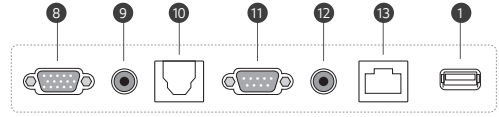

CONNECTIVITY

Front

Side

Bottom

- | | | | | |
|---------------|-------------|---------------|--------------|-------------|
| ① USB 2.0 | ④ HDMI IN 1 | ⑦ TOUCH OUT 2 | ⑩ SPDIF | ⑫ AUDIO OUT |
| ② USB 3.0 | ⑤ HDMI IN 2 | ⑧ VGA | ⑪ RS-232C IN | ⑬ LAN |
| ③ TOUCH OUT 1 | ⑥ HDMI IN 3 | ⑨ AUDIO IN | | |