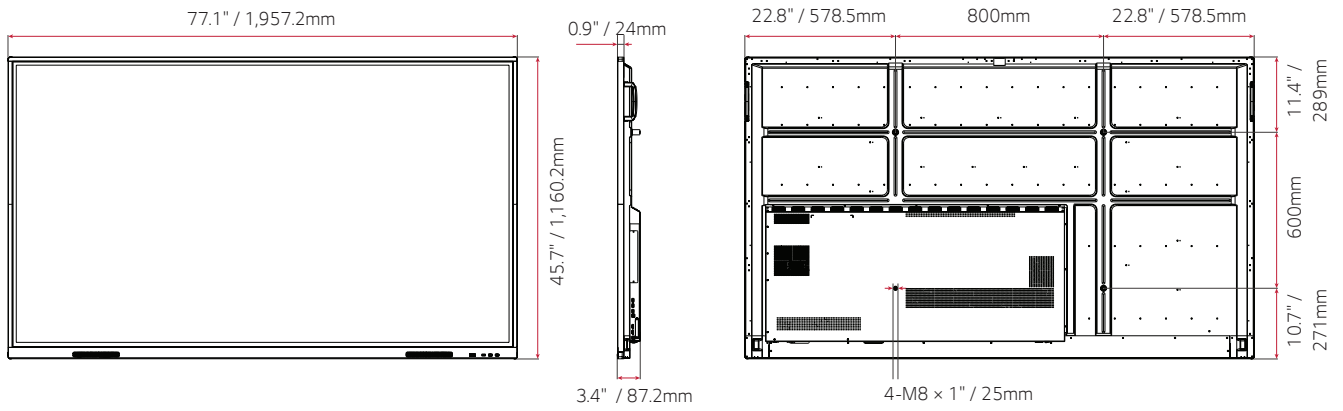

USB Block

USB Block Mode is an added security measure that helps prevent data from being copied to unauthorized devices, an essential feature in spaces where security is critical.

DIMENSIONS

86"

75"

65"

	MODEL	86TR3DJ	75TR3DJ	65TR3DJ
PANEL	Screen Size	86"	75"	65"
	Panel Technology	IPS	IPS	IPS
	Back Light Type	Direct	Direct	Direct
	Aspect Ratio	16:9	16:9	16:9
	Native Resolution	3840 x 2160 (UHD)	3840 x 2160 (UHD)	3840 x 2160 (UHD)
	Refresh Rate	60Hz	60Hz	60Hz
	Brightness (Typ)	350 nits	350 nits	350 nits
	Contrast Ratio	1200:1	1200:1	1200:1
	Color gamut	NTSC 68%	NTSC 68%	NTSC 68%
	Viewing Angle (H x V)	178° X 178°	178° X 178°	178° X 178°
	Color Depth	10bit, 1.07Billion colors	10bit, 1.07Billion colors	10bit, 1.07Billion colors
	Response Time	8ms (G to G)	8ms (G to G)	8ms (G to G)
	Surface Treatment (Haze)	Anti Glare, 7H (Mohs)	Anti Glare, 7H (Mohs)	Anti Glare, 7H (Mohs)
	Lifetime Operation	30,000 Hrs	30,000 Hrs	30,000 Hrs
Operation Hours (Hours/Day)	16/7	16/7	16/7	
Portrait / Landscape	Landscape Only	Landscape Only	Landscape Only	
TOUCH	Available object size for touch	≥3 mm	≥3 mm	≥3 mm
	Response Time	≤60 ms (Android) ≤100 ms (Windows)	≤60 ms (Android) ≤100 ms (Windows)	≤60 ms (Android) ≤100 ms (Windows)
	Accuracy	±2 mm	±2 mm	±2 mm
	Interface	USB 2.0	USB 2.0	USB 2.0
	Protection Glass Thickness	4T (Anti-Glare)	4T (Anti-Glare)	4T (Anti-Glare)
	Protection Glass Transmission	87%	87%	87%
	Operating System Support	Windows XP/7/8/10, Linux, Mac, Android (WindowsXP/Linux/Mac support one point touch)	Windows XP/7/8/10, Linux, Mac, Android (WindowsXP/Linux/Mac support one point touch)	Windows XP/7/8/10, Linux, Mac, Android (WindowsXP/Linux/Mac support one point touch)
Multi touch point	Max 20 Points	Max 20 Points	Max 20 Points	
SOUND	Built-in Speakers	10W x 2	10W x 2	10W x 2
CONNECTIVITY	HDMI In	Yes (3), HDCP2.2/1.4	Yes (3), HDCP2.2/1.4	Yes (3), HDCP2.2/1.4
	Analog RGB In	Yes (1)	Yes (1)	Yes (1)
	Audio In	Yes (1)	Yes (1)	Yes (1)
	RS232C In	Yes (1)	Yes (1)	Yes (1)
	RJ45 (LAN)	Yes (1)	Yes (1)	Yes (1)
	USB In	USB3.0 Type A(3) USB2.0 Type A(3)	USB3.0 Type A(3) USB2.0 Type A(3)	USB3.0 Type A(3) USB2.0 Type A(3)
	Audio Out	Optical (1)	Optical (1)	Optical (1)
	Touch USB Out	Yes (2)	Yes (2)	Yes (2)
MECHANICAL	Bezel Color	Black	Black	Black
	Bezel Width	18.9 / 18.9 / 18.9 / 45.7 mm	18.9 / 18.9 / 18.9 / 45.7 mm	18.9 / 18.9 / 18.9 / 45.7 mm
	Weight	148.7 lbs / 67.5 kg	117.1 lbs / 53.1 kg	85.4 lbs / 38.8 kg
	Shipping Weight	190.9 lbs / 86.6 kg	154.0 lbs / 69.9 kg	106.9 lbs / 48.5 kg
	Monitor Dimension (W x H x D)	77.0 x 45.7 x 3.4 in 1957 x 1160 x 87 mm	67.3 x 40.2 x 3.4 in 1710 x 1020 x 87 mm	58.6 x 35.3 x 3.4 in 1489 x 897 x 87 mm
	Carton Dimensions (W x H x D) (Box outer size)	83.1 x 50.5 x 11.0 in 2112 x 1283 x 280 mm	73.2 x 44.9 x 11.0 in 1860 x 1140 x 280 mm	64.1 x 39.6 x 8.2 in 1628 x 1005 x 208 mm
	Handle	Yes	Yes	Yes
	Stand	No	No	No
	VESA™ Standard Mount Interface	800 x 600mm	800 x 400mm	600 x 400mm
	Operation Temperature	32° to 104° F / 0° to 40° C	32° to 104° F / 0° to 40° C	32° to 104° F / 0° to 40° C
	Operation Humidity	10% to 80%	10% to 80%	10% to 80%
	OPS type compatible	Yes (Slot)	Yes (Slot)	Yes (Slot)
	OPS Power built in	Yes	Yes	Yes
	Internal Memory	16 GB	16 GB	16 GB
	Built-in Wi-Fi	Yes (Removable)	Yes	Yes
	Power Indicator	Yes	Yes	Yes
	Local Key Operation	Yes	Yes	Yes
Fanless Design	Yes	Yes	Yes	
Android Version	Android 8.0	Android 8.0	Android 8.0	
Screen Share	Yes (Screenshare pro)	Yes (Screenshare pro)	Yes (Screenshare pro)	
POWER	Power Supply	100-240 Vac, 50/60 Hz	100-240 Vac, 50/60 Hz	100-240 Vac, 50/60 Hz
	Power Type	Built-In Power	Built-In Power	Built-In Power
	Power Consumption (Typ)	370W	260W	180W
	Power Consumption (Max)		350W	300W
	Power Consumption (Off)	Less than 0.5W	Less than 0.5W	Less than 0.5W
WARRANTY & OTHER	Warranty	3 Year Limited	3 Year Limited	3 Year Limited
	FCC (Regulatory)	Class "A"	Class "A"	Class "A"
	CE (Regulatory)	Yes	Yes	Yes
	ErP (Environmental)	Yes	Yes	Yes
	Basic Accessories	Power Cord (3m), USB Cable (5m), HDMI Cable (3m), Writing Pen (x2), User Manual, Quick Start Guide, Remote Control (batteries incl.), Wi-Fi module	Power Cord (3m), USB Cable (5m), HDMI Cable (3m), Writing Pen (x2), User Manual, Quick Start Guide, Remote Control (batteries incl.), Wi-Fi module	Power Cord (3m), USB Cable (5m), HDMI Cable (3m), Writing Pen (x2), User Manual, Quick Start Guide, Remote Control (batteries incl.), Wi-Fi module