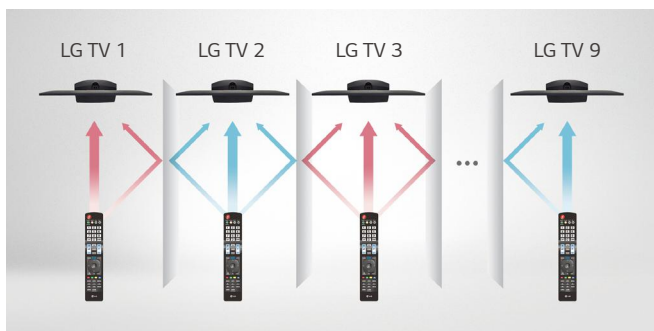

Pro:Centric Direct

The hotel content management solution Pro:Centric Direct offers easy and simple editing tools, making it easy to perform service and IP network-based remote management. The Pro:Centric Direct solution enables users to edit their interface easily by providing customized interface and efficiently manages all TVs in the room. The latest PCD version provides IoT-based in-room control. The IoT function will be your starting point to prepare for the hotel rooms of next generation through artificial intelligence.

* All images are for illustrative purposes only.

Multi IR

Multi-code IR function eliminates any remote control signal interference between TVs in rooms with multiple TVs Installed.

EzManager

EzManager provides a convenient installation function automatically set up for Pro:Centric TV that provides less effort and process than manual installation.