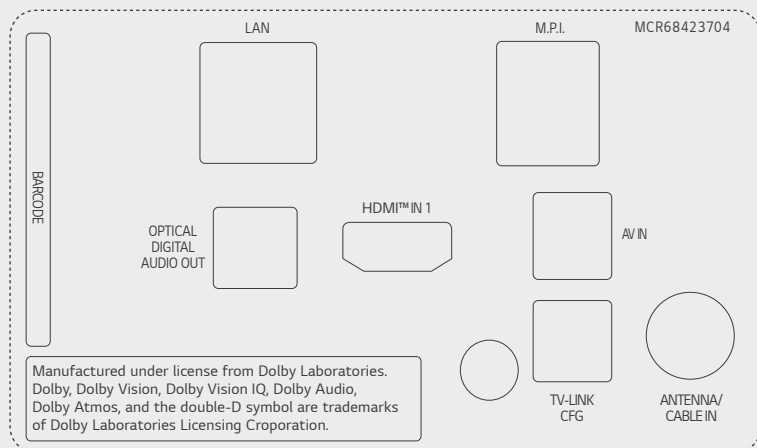

Pro:Centric Direct

The hotel content management solution Pro:Centric Direct offers easy and simple editing tools, making it easy to perform service and IP network-based remote management. The Pro:Centric Direct solution enables users to edit their interface easily by providing customized interface and efficiently manages all TVs in the room. The latest PCD version provides IoT-based in-room control. The IoT function will be your starting point to prepare for the hotel rooms of next generation through artificial intelligence.

* All images are for illustrative purposes only.

Multi IR

Multi-code IR function eliminates any remote control signal interference between TVs in rooms with multiple TVs Installed.

EzManager

EzManager provides a convenient installation function automatically set up for Pro:Centric TV that provides less effort and process than manual installation.

* All images are for illustrative purposes only.

CONNECTIVITY

65" / 55" / 50" / 43"

Rear

Side

Download
LG C-Display+
Mobile App
Google Play Store

- www.lg.com/global/business/information-display
- www.youtube.com/c/LGCommercialDisplay
- www.facebook.com/LGInformationDisplay
- www.linkedin.com/company/LGinformationdisplay
- twitter.com/LG_ID_HQ