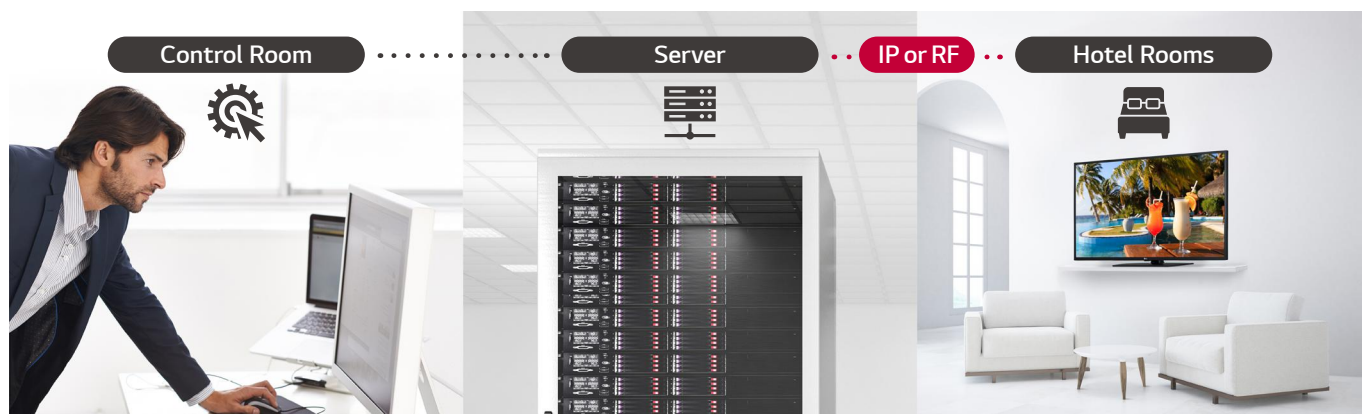

Pro:Centric Direct

The hotel content management solution Pro:Centric Direct offers easy and simple editing tools, making it easy to perform service and IP network-based remote management. The Pro:Centric Direct solution enables users to edit their interface easily by providing customized interface and efficiently manages all TVs in the room. The latest PCD version provides IoT-based in-room control. The IoT function will be your starting point to prepare for the hotel rooms of next generation through artificial intelligence.