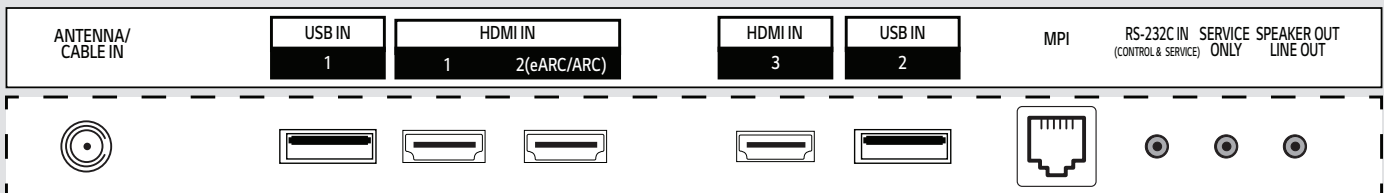

* All images are for illustrative purposes only.

CONNECTIVITY

75" / 65" / 55" / 50"

Side Access

Bottom Access

SPECIFICATIONS

		75UM777H0UG	65UM777H0UG	55UM777H0UA	50UM777H0UA
CATEGORY	Category	Pro:Centric Smart	Pro:Centric Smart	Pro:Centric Smart	Pro:Centric Smart
	Diagonal	75"	65"	55"	50"
	Resolution	3,840 × 2,160 (4K Ultra HD)	3,840 × 2,160 (4K Ultra HD)	3,840 × 2,160 (4K Ultra HD)	3,840 × 2,160 (4K Ultra HD)
DISPLAY	Brightness (Typ.)	420 nits	420 nits	380 nits	420 nits
	AI Picture Pro	Yes	Yes	Yes	Yes
	HDR 10 Pro / HDR HLG	Yes / Yes	Yes / Yes	Yes / Yes	Yes / Yes
VIDEO	Game Optimizer	Yes	Yes	Yes	Yes
	Speaker (Audio Output)	20 W	20 W	20 W	20 W
	AI Sound	Yes	Yes	Yes	Yes
AUDIO	AI Acoustic Tuning	Yes (Ready, MMR Required)	Yes (Ready, MMR Required)	Yes (Ready, MMR Required)	Yes (Ready, MMR Required)
	LG Sound Sync	Optical/Bluetooth wireless	Optical/Bluetooth wireless	Optical/Bluetooth wireless	Optical/Bluetooth wireless
	Digital	ATSC/Clear QAM	ATSC/Clear QAM	ATSC/Clear QAM	ATSC/Clear QAM
BROADCASTING SYSTEM	Analog	NTSC	NTSC	NTSC	NTSC
	Global IPTV Support	Yes	Yes	Yes	Yes
	Solution Type	Pro:Centric (Smart, Direct, V), webRTC	Pro:Centric (Smart, Direct, V), webRTC	Pro:Centric (Smart, Direct, V), webRTC	Pro:Centric (Smart, Direct, V), webRTC
HOSPITALITY SOLUTION	Pro:Idiom (DRM / Media)	Yes / Yes	Yes / Yes	Yes / Yes	Yes / Yes
	SMART FUNCTION	webOS23, Web Browser, Magic Remote Compatibility (Ready), Multi View, Gallery Mode, Wi-Fi, Bluetooth, SoftAP, Screen Share, DIAL, Bluetooth Audio Playback, HDMI-eARC/ARC (HDMI 2), Voice Recognition (Standalone/Solution), IoT, Anti-theft System (Kensington Lock, Credenza / Security Aperture (55"/50": Need Stand), Lock Down Plate (55"/50": Need Stand)			
HOSPITALITY FEATURES	EzManager, USB Cloning, Wake on RF, WOL, Diagnostics (IP Remote), HTNG-CEC (1.4), Simplink (HDMI-CEC) (1.4), IR Out (RS-232C, MPI), Multi-code IR, Installer Menu, Welcome Screen (Splash Image), Insert Image, One Channel Map (LCM), Instant ON, VLAN ID, Mobile Remote, Port Block, Lock Mode (Limited), RJP (Remote Jack Pack) Compatibility (Teledapt/Guestlink (HDMI-CEC), b-LAN, Energy Saving Mode, BEACON				
JACK INTERFACE	Side Access	Antenna/Cable In (Dual b-LAN), HDMI in x3 (2.0), USB In x2 (2.0), MPI Port (RJ12), RS-232C (3.5 mm TRRS), Speaker Out/Line Out (3.5 mm Stereo), Service Only (3.5 mm TRS)			
	Bottom Access	Optical Digital Audio Out, TV-Link CFG (3.5 mm TRS) (b-LAN Service), LAN (RJ45), Aux LAN (RJ45)			
MECHANICAL	Stand Type	1 pole (Fixed)	1 pole (Fixed)	1 pole (Swivel)	1 pole (Swivel)
	Front Color	Dark Charcoal Gray	Dark Charcoal Gray	Dark Charcoal Gray	Dark Charcoal Gray
	VESA Compatible	400 × 400 mm	300 × 300 mm	300 × 300 mm	200 × 200 mm
	W × H × D (without Stand)	66.0 × 37.8 × 1.2 in / 1,677 × 960 × 30.9 mm	57.3 × 33.1 × 1.2 in / 1,456 × 840 × 29.7 mm	48.7 × 28.2 × 1.2 in / 1,236 × 716 × 29.7 mm	44.2 × 25.7 × 1.2 in / 1,123 × 652 × 29.7 mm
	Weight (without Stand)	73.4 lbs / 33.3 kg	52.0 lbs / 23.6 kg	33.1 lbs / 15.0 kg	28.7 lbs / 13.0 kg
	W × H × D / Weight (with Stand)	66.0 × 41.0 × 14.6 in / 1,677 × 1,042 × 370 mm	57.3 × 35.8 × 11.2 in / 1,456 × 909 × 285 mm	48.7 × 30.4 × 11.9 in / 1,236 × 771 × 303 mm	44.2 × 27.9 × 11.9 in / 1,123 × 708 × 303 mm
	Weight (with Stand)	91.5 lbs / 41.5 kg	60.4 lbs / 27.4 kg	40.1 lbs / 18.2 kg	35.7 lbs / 16.2 kg
	W × H × D / Weight (In Shipping)	71.7 × 47.4 × 9.0 in / 1,820 × 1,205 × 228 mm	63.0 × 38.2 × 8.0 in / 1,600 × 970 × 203 mm	53.5 × 31.9 × 7.4 in / 1,360 × 810 × 187 mm	47.8 × 29.7 × 7.4 in / 1,215 × 755 × 187 mm
	Weight (In Shipping)	115.5 lbs / 52.4 kg	76.5 lbs / 34.7 kg	47.6 lbs / 21.6 kg	42.1 lbs / 19.1 kg
	On Bezel Width (L/R/T/B)	13.6 / 13.6 / 13.6 / 18.2 mm	13.5 / 13.5 / 13.5 / 17.4 mm	13.4 / 13.4 / 13.4 / 17.4 mm	13.4 / 13.4 / 13.4 / 17.4 mm
Off Bezel Width (L/R/T/B)	7.6 / 7.6 / 7.6 / 14.8 mm	7.5 / 7.5 / 7.5 / 14.8 mm	7.5 / 7.5 / 7.5 / 14.8 mm	8.4 / 8.4 / 8.4 / 15.2 mm	
ELECTRICAL	Power Supply (Voltage, Hz)	100-240 Vac, 50/60 Hz	100-240 Vac, 50/60 Hz	100-240 Vac, 50/60 Hz	100-240 Vac, 50/60 Hz
	Power Consumption (Max.)	189 W	144 W	136 W	119 W
	Power Consumption (Typ.)	163 W	128 W	121.7 W	101 W
	Standby Power Consumption	Under 0.5 W	Under 0.5 W	Under 0.5 W	Under 0.5 W
WARRANTY & OTHER	Warranty	2 Year Limited	2 Year Limited	2 Year Limited	2 Year Limited
	Certifications	UL, FCC	UL, FCC	UL, FCC	UL, FCC
	UPC	1 95174 06523 5	1 95174 06546 4	1 95174 06520 4	1 95174 06518 1
	Accessories	Remote Type (S-Con / MMR (Optional)), Power Cable (1.8 m / Angle Type)			