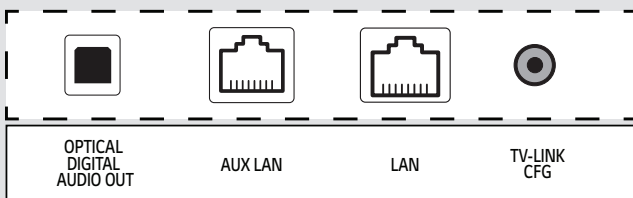

* All images are for illustrative purposes only.

CONNECTIVITY

75" / 65" / 55" / 50"

Side Access

Bottom Access

SPECIFICATIONS

		75UM777H0UG	65UM777H0UG	55UM777H0UA	50UM777H0UA
CATEGORY	Category	Pro:Centric Smart	Pro:Centric Smart	Pro:Centric Smart	Pro:Centric Smart
	Diagonal	75"	65"	55"	50"
	Resolution	3,840 × 2,160 (4K Ultra HD)	3,840 × 2,160 (4K Ultra HD)	3,840 × 2,160 (4K Ultra HD)	3,840 × 2,160 (4K Ultra HD)
DISPLAY	Brightness (Typ.)	420 nits	420 nits	380 nits	420 nits
	AI Picture Pro	Yes	Yes	Yes	Yes
	HDR 10 Pro / HDR HLG	Yes / Yes	Yes / Yes	Yes / Yes	Yes / Yes
VIDEO	Game Optimizer	Yes	Yes	Yes	Yes
	Speaker (Audio Output)	20 W	20 W	20 W	20 W
	AI Sound	Yes	Yes	Yes	Yes
AUDIO	AI Acoustic Tuning	Yes (Ready, MMR Required)	Yes (Ready, MMR Required)	Yes (Ready, MMR Required)	Yes (Ready, MMR Required)
	LG Sound Sync	Optical/Bluetooth wireless	Optical/Bluetooth wireless	Optical/Bluetooth wireless	Optical/Bluetooth wireless
	Digital	ATSC/Clear QAM	ATSC/Clear QAM	ATSC/Clear QAM	ATSC/Clear QAM
BROADCASTING SYSTEM	Analog	NTSC	NTSC	NTSC	NTSC
	Global IPTV Support	Yes	Yes	Yes	Yes
	Solution Type	Pro:Centric (Smart, Direct, V), webRTC	Pro:Centric (Smart, Direct, V), webRTC	Pro:Centric (Smart, Direct, V), webRTC	Pro:Centric (Smart, Direct, V), webRTC
HOSPITALITY SOLUTION	Pro:Idiom (DRM / Media)	Yes / Yes	Yes / Yes	Yes / Yes	Yes / Yes
	SMART FUNCTION	webOS23, Web Browser, Magic Remote Compatibility (Ready), Multi View, Gallery Mode, Wi-Fi, Bluetooth, SoftAP, Screen Share, DIAL, Bluetooth Audio Playback, HDMI-eARC/ARC (HDMI 2), Voice Recognition (Standalone/Solution), IoT, Anti-theft System (Kensington Lock, Credenza / Security Aperture (55"/50": Need Stand), Lock Down Plate (55"/50": Need Stand)			
HOSPITALITY FEATURES	EzManager, USB Cloning, Wake on RF, WOL, Diagnostics (IP Remote), HTNG-CEC (1.4), Simplink (HDMI-CEC) (1.4), IR Out (RS-232C, MPI), Multi-code IR, Installer Menu, Welcome Screen (Splash Image), Insert Image, One Channel Map (LCM), Instant ON, VLAN ID, Mobile Remote, Port Block, Lock Mode (Limited), RJP (Remote Jack Pack) Compatibility (Teledapt/Guestlink (HDMI-CEC), b-LAN, Energy Saving Mode, BEACON				
JACK INTERFACE	Side Access	Antenna/Cable In (Dual b-LAN), HDMI in x3 (2.0), USB In x2 (2.0), MPI Port (RJ12), RS-232C (3.5 mm TRRS), Speaker Out/Line Out (3.5 mm Stereo), Service Only (3.5 mm TRS)			
	Bottom Access	Optical Digital Audio Out, TV-Link CFG (3.5 mm TRS) (b-LAN Service), LAN (RJ45), Aux LAN (RJ45)			
MECHANICAL	Stand Type	1 pole (Fixed)	1 pole (Fixed)	1 pole (Swivel)	1 pole (Swivel)
	Front Color	Dark Charcoal Gray	Dark Charcoal Gray	Dark Charcoal Gray	Dark Charcoal Gray
	VESA Compatible	400 × 400 mm	300 × 300 mm	300 × 300 mm	200 × 200 mm
	W × H × D (without Stand)	66.0 × 37.8 × 1.2 in / 1,677 × 960 × 30.9 mm	57.3 × 33.1 × 1.2 in / 1,456 × 840 × 29.7 mm	48.7 × 28.2 × 1.2 in / 1,236 × 716 × 29.7 mm	44.2 × 25.7 × 1.2 in / 1,123 × 652 × 29.7 mm
	Weight (without Stand)	73.4 lbs / 33.3 kg	52.0 lbs / 23.6 kg	33.1 lbs / 15.0 kg	28.7 lbs / 13.0 kg
	W × H × D / Weight (with Stand)	66.0 × 41.0 × 14.6 in / 1,677 × 1,042 × 370 mm	57.3 × 35.8 × 11.2 in / 1,456 × 909 × 285 mm	48.7 × 30.4 × 11.9 in / 1,236 × 771 × 303 mm	44.2 × 27.9 × 11.9 in / 1,123 × 708 × 303 mm
	Weight (with Stand)	91.5 lbs / 41.5 kg	60.4 lbs / 27.4 kg	40.1 lbs / 18.2 kg	35.7 lbs / 16.2 kg
	W × H × D / Weight (In Shipping)	71.7 × 47.4 × 9.0 in / 1,820 × 1,205 × 228 mm	63.0 × 38.2 × 8.0 in / 1,600 × 970 × 203 mm	53.5 × 31.9 × 7.4 in / 1,360 × 810 × 187 mm	47.8 × 29.7 × 7.4 in / 1,215 × 755 × 187 mm
	Weight (In Shipping)	115.5 lbs / 52.4 kg	76.5 lbs / 34.7 kg	47.6 lbs / 21.6 kg	42.1 lbs / 19.1 kg
	On Bezel Width (L/R/T/B)	13.6 / 13.6 / 13.6 / 18.2 mm	13.5 / 13.5 / 13.5 / 17.4 mm	13.4 / 13.4 / 13.4 / 17.4 mm	13.4 / 13.4 / 13.4 / 17.4 mm
Off Bezel Width (L/R/T/B)	7.6 / 7.6 / 7.6 / 14.8 mm	7.5 / 7.5 / 7.5 / 14.8 mm	7.5 / 7.5 / 7.5 / 14.8 mm	8.4 / 8.4 / 8.4 / 15.2 mm	
ELECTRICAL	Power Supply (Voltage, Hz)	100-240 Vac, 50/60 Hz	100-240 Vac, 50/60 Hz	100-240 Vac, 50/60 Hz	100-240 Vac, 50/60 Hz
	Power Consumption (Max.)	189 W	144 W	136 W	119 W
	Power Consumption (Typ.)	163 W	128 W	121.7 W	101 W
	Standby Power Consumption	Under 0.5 W	Under 0.5 W	Under 0.5 W	Under 0.5 W
WARRANTY & OTHER	Warranty	2 Year Limited	2 Year Limited	2 Year Limited	2 Year Limited
	Certifications	UL, FCC	UL, FCC	UL, FCC	UL, FCC
	UPC	1 95174 06523 5	1 95174 06546 4	1 95174 06520 4	1 95174 06518 1
	Accessories	Remote Type (S-Con / MMR (Optional)), Power Cable (1.8 m / Angle Type)			