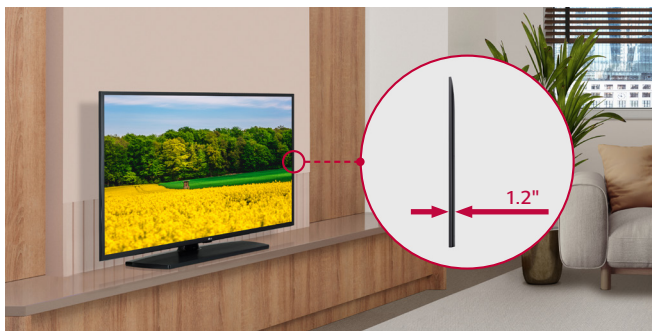

Pro:Idiom

UM777H Series		75"/65" / 55"/50" / 50"
Design	Stand Type	75" / 65" : 1 pole (Fixed) 55" / 50" : 1 pole (Swivel)
	Display	Size Resolution
Broadcasting System	Digital	3,840 x 2,160 (4K UHD)
	Analog	ATSC, Clear QAM
	Global IPTV Support	NTSC
VESA		Yes
		75": 400 x 400 mm
		65" / 55": 300 x 300 mm 50": 200 x 200 mm

Pro:Centric Direct

The Pro:Centric Direct hotel content management solution offers simple editing tools, making it easy to perform service and IP network-based remote management with a single click. Pro:Centric Direct enables users to customize their interface easily and efficiently manage all TVs in the facility. The most recent version* provides IoT-based in-room control as well as voice control through LG Natural Language Processing.

Slim Depth for a Sleek Look

With a slim design, the UM777H series integrates smoothly with interiors, delivering a modern impression to your guests

SoftAP

Software-enabled Access Point* (SoftAP) is a virtual Wi-Fi feature that uses TV as a wireless hotspot, enabling guests to connect their own devices to the SoftAP