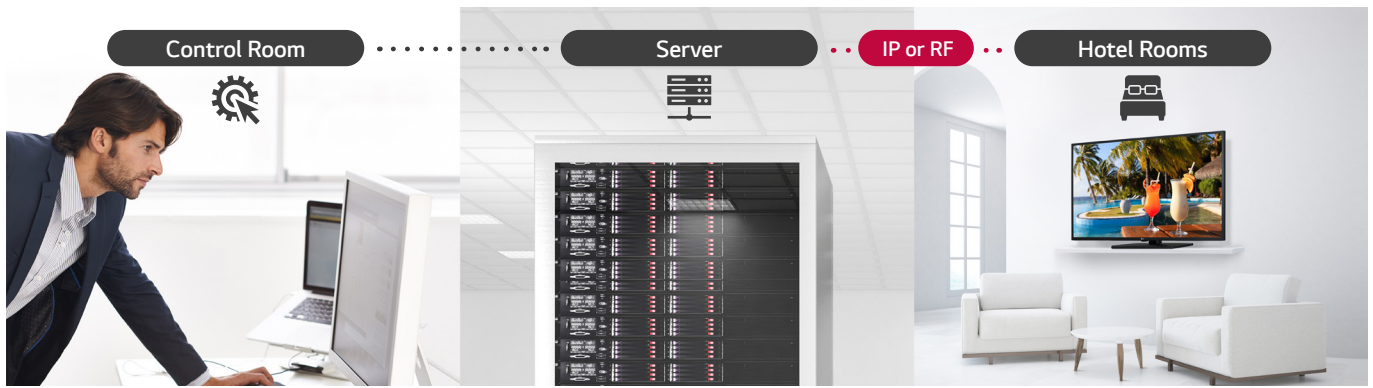

Pro:Idiom

UM777H Series		75"/65" / 55"/50" / 50"
Design	Stand Type	75" / 65" : 1 pole (Fixed) 55" / 50" : 1 pole (Swivel)
	Display	Size Resolution
Broadcasting System	Digital	3,840 x 2,160 (4K UHD)
	Analog	ATSC, Clear QAM
	Global IPTV Support	NTSC
VESA		Yes
		75": 400 x 400 mm
		65" / 55": 300 x 300 mm 50": 200 x 200 mm

Pro:Centric Direct

The Pro:Centric Direct hotel content management solution offers simple editing tools, making it easy to perform service and IP network-based remote management with a single click. Pro:Centric Direct enables users to customize their interface easily and efficiently manage all TVs in the facility. The most recent version* provides IoT-based in-room control as well as voice control through LG Natural Language Processing.

* Some features may not be supported based on PCD versions.

Easily Accessible to Netflix Application with Pro:Centric Direct

Pro:Centric Direct, the easy and simple management solution for hotel content creates a memorable experience for your clients. Especially, the Netflix App can be activated (Netflix membership required).

Slim Depth for a Sleek Look

With a slim design, the UM777H series integrates smoothly with interiors, delivering a modern impression to your guests

SoftAP

Software-enabled Access Point* (SoftAP) is a virtual Wi-Fi feature that uses TV as a wireless hotspot, enabling guests to connect their own devices to the SoftAP