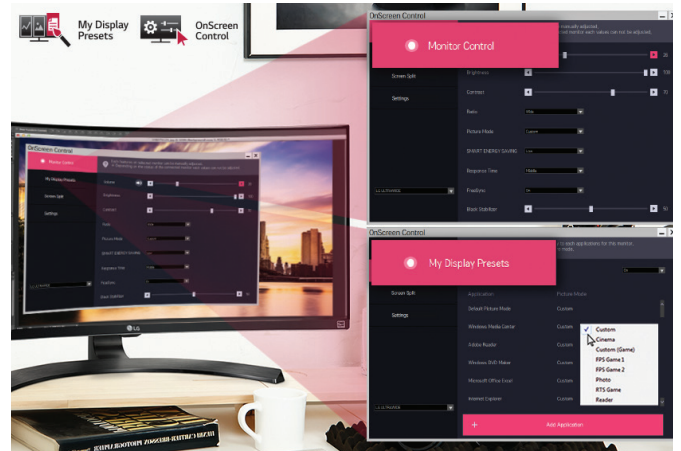

BLACK STABILIZER

Black Stabilizer is especially useful to detect objects including enemies that are hiding in dark areas. Dynamic Action Sync allows you to attack enemies faster with less lag time.

 **HDR** HIGH DYNAMIC RANGE

To more fully realize content creators' vision, this monitor is compatible with industry-standard HDR10 high dynamic range, supporting specific levels of color and brightness that exceed the capabilities of ordinary monitors.

 **ONSCREEN CONTROL**

OnScreen Control allows you to easily customize monitor settings with a few clicks of a mouse. Moreover, My Display Presets included within OnScreen Control offers customized picture mode for specific software. It has automatically applied to picture mode you already preset.