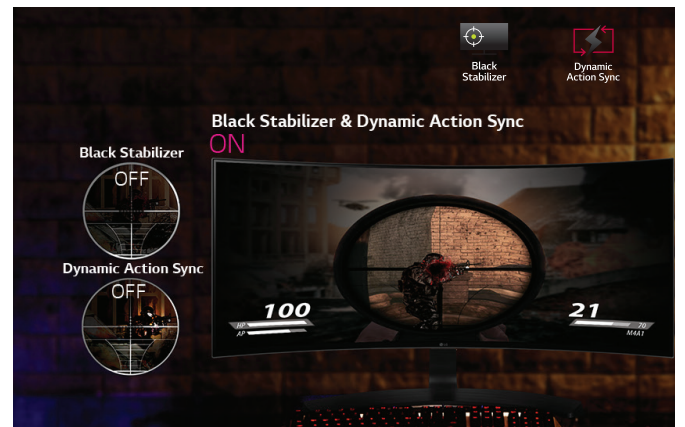

Tilt (5° to 20°), Height (110mm) Adjustable Stand

Wall Mount (100 x 100)

One Click Stand / Edge-ArLine Stand Design

21:9 CURVED ULTRAWIDE™ QHD ON IPS DISPLAY

21:9 Curved UltraWide™ QHD (3440*1440) display offers wrap-around field of view on a wide screen real estate. With IPS display, visual comfort is guaranteed while ensuring vivid and accurate color expression.

SPLIT SCREEN

Screen Split divides the display into multiple sections for different tasks by resizing the windows on the screen. Its advanced options have expanded to include 4 types of Picture-in-Picture(PIP) Mode among 14 options. With PIP Mode you can work on the main screen while watching a video in a smaller window floating on the screen.

BLACK STABILIZER

Black Stabilizer is especially useful to detect objects including enemies that are hiding in dark areas. Dynamic Action Sync allows you to attack enemies faster with less lag time.

 **HDR** HIGH DYNAMIC RANGE